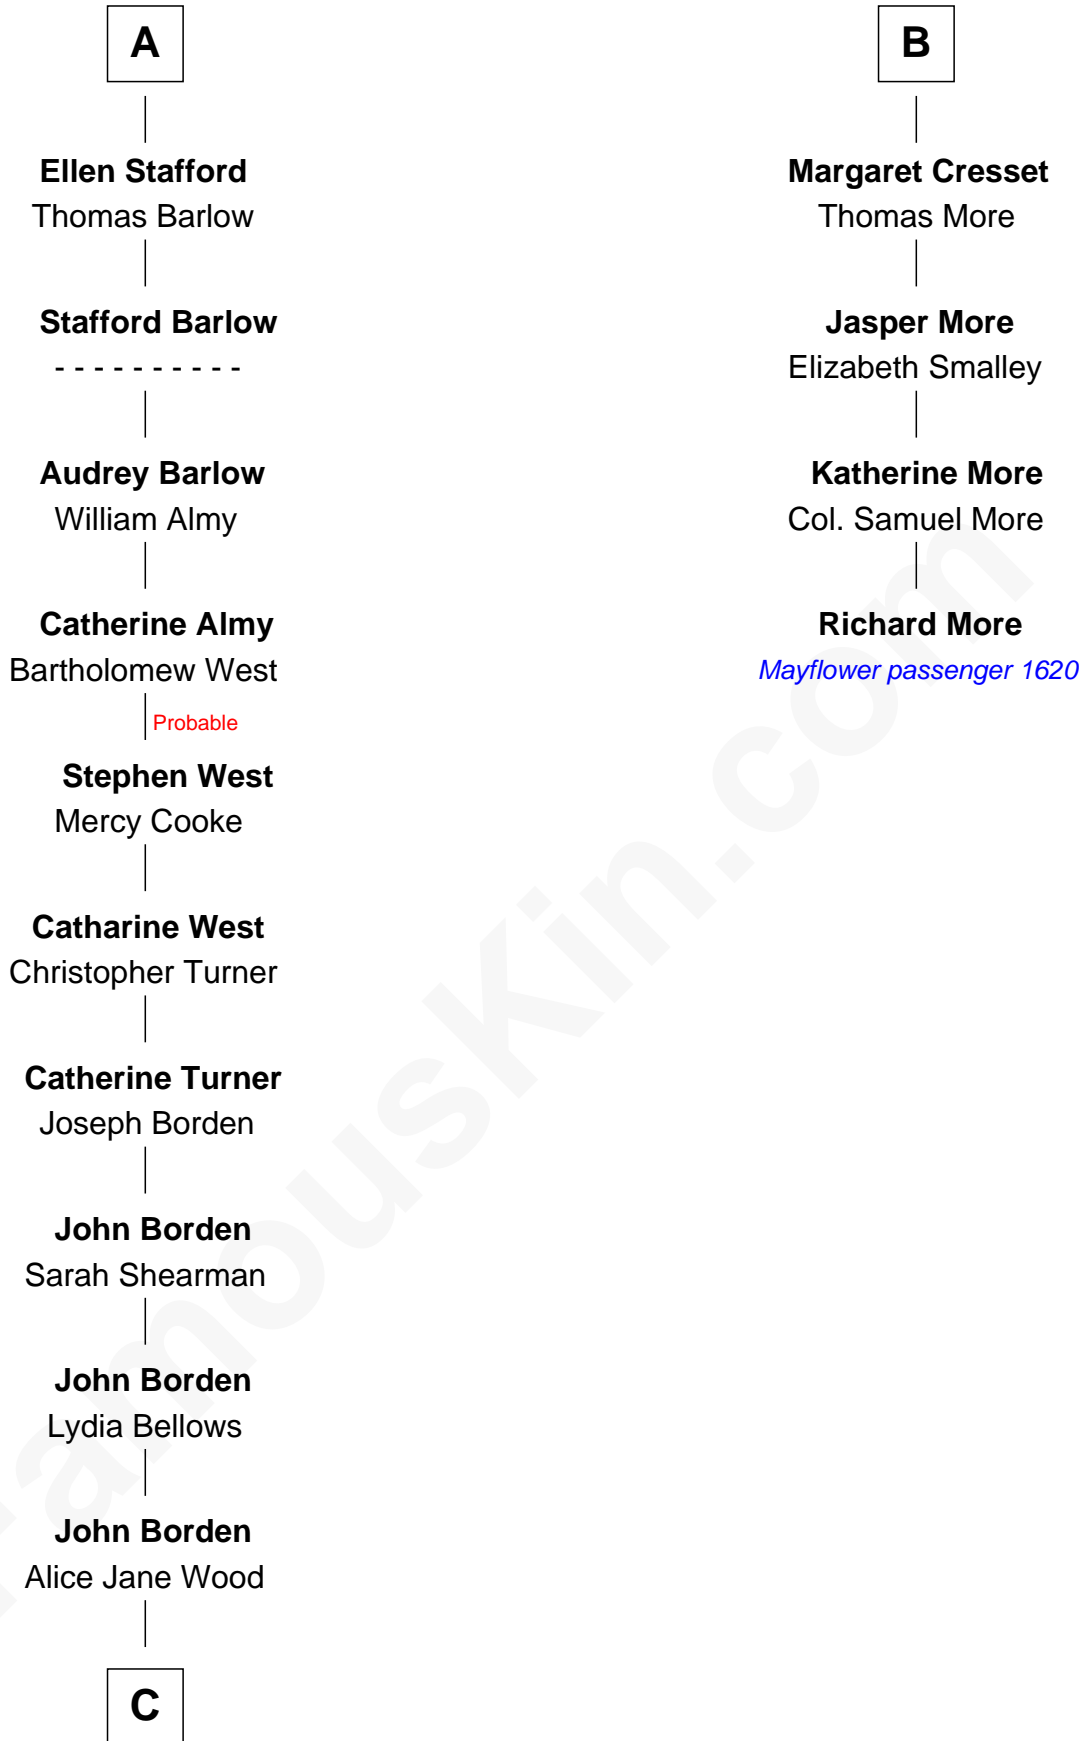

FamousKin.com Relationship Chart of

Adlai Stevenson III

U.S. Senator from Illinois

MAYFLOWER

10th cousin 10 times removed of

Richard More

(c1614 - c1696) Mayflower passenger 1620

C

—
William Borden
Mary DeGama Whiting

—
John Borden
Ellen Wallace Waller

—
Ellen Borden
Adlai Ewing Stevenson

—
Adlai Stevenson III
U.S. Senator from Illinois

FamousKin.com