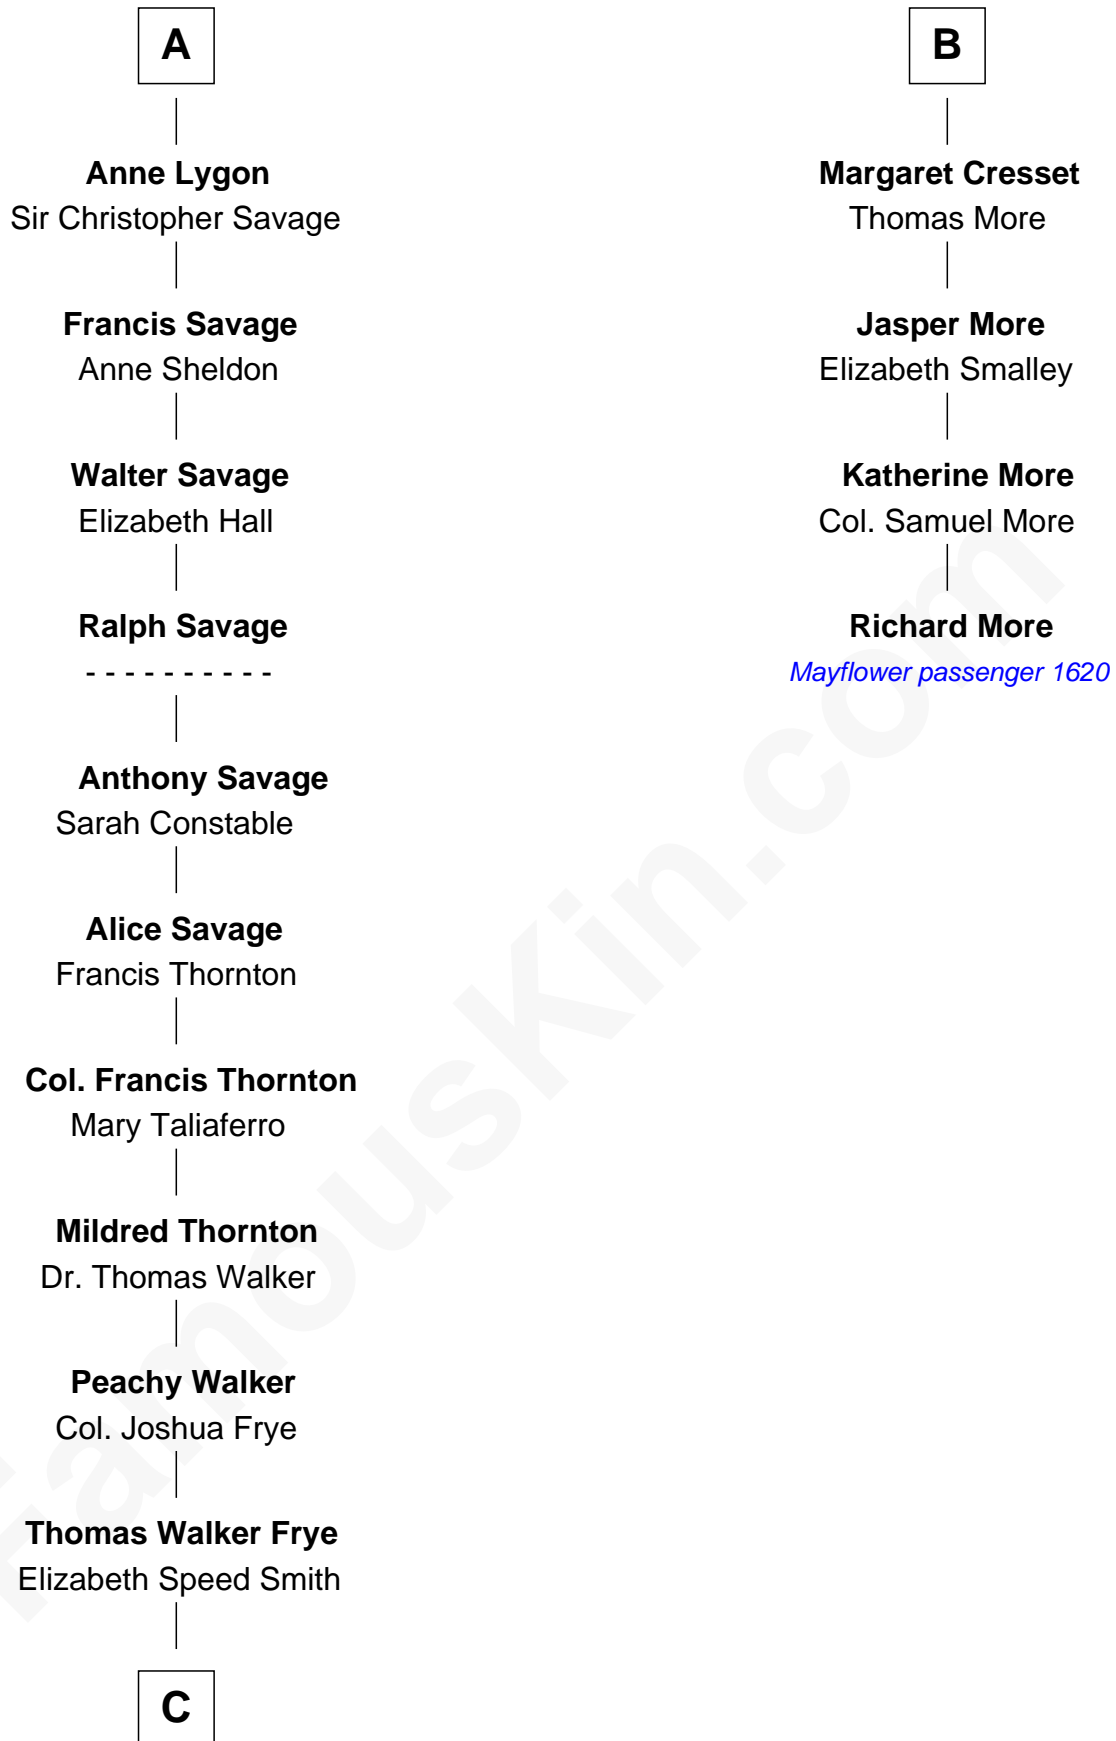

FamousKin.com Relationship Chart of

Adlai Stevenson III

U.S. Senator from Illinois

10th cousin 11 times removed of

Richard More

(c1614 - c1696) Mayflower passenger 1620

MAYFLOWER

Margaret de Audley

Matilda Clifford

Sir Edmund Sutton

Dorothy Sutton

Richard Wrottesley

Joan Wrottesley

Richard Cresset

B

C