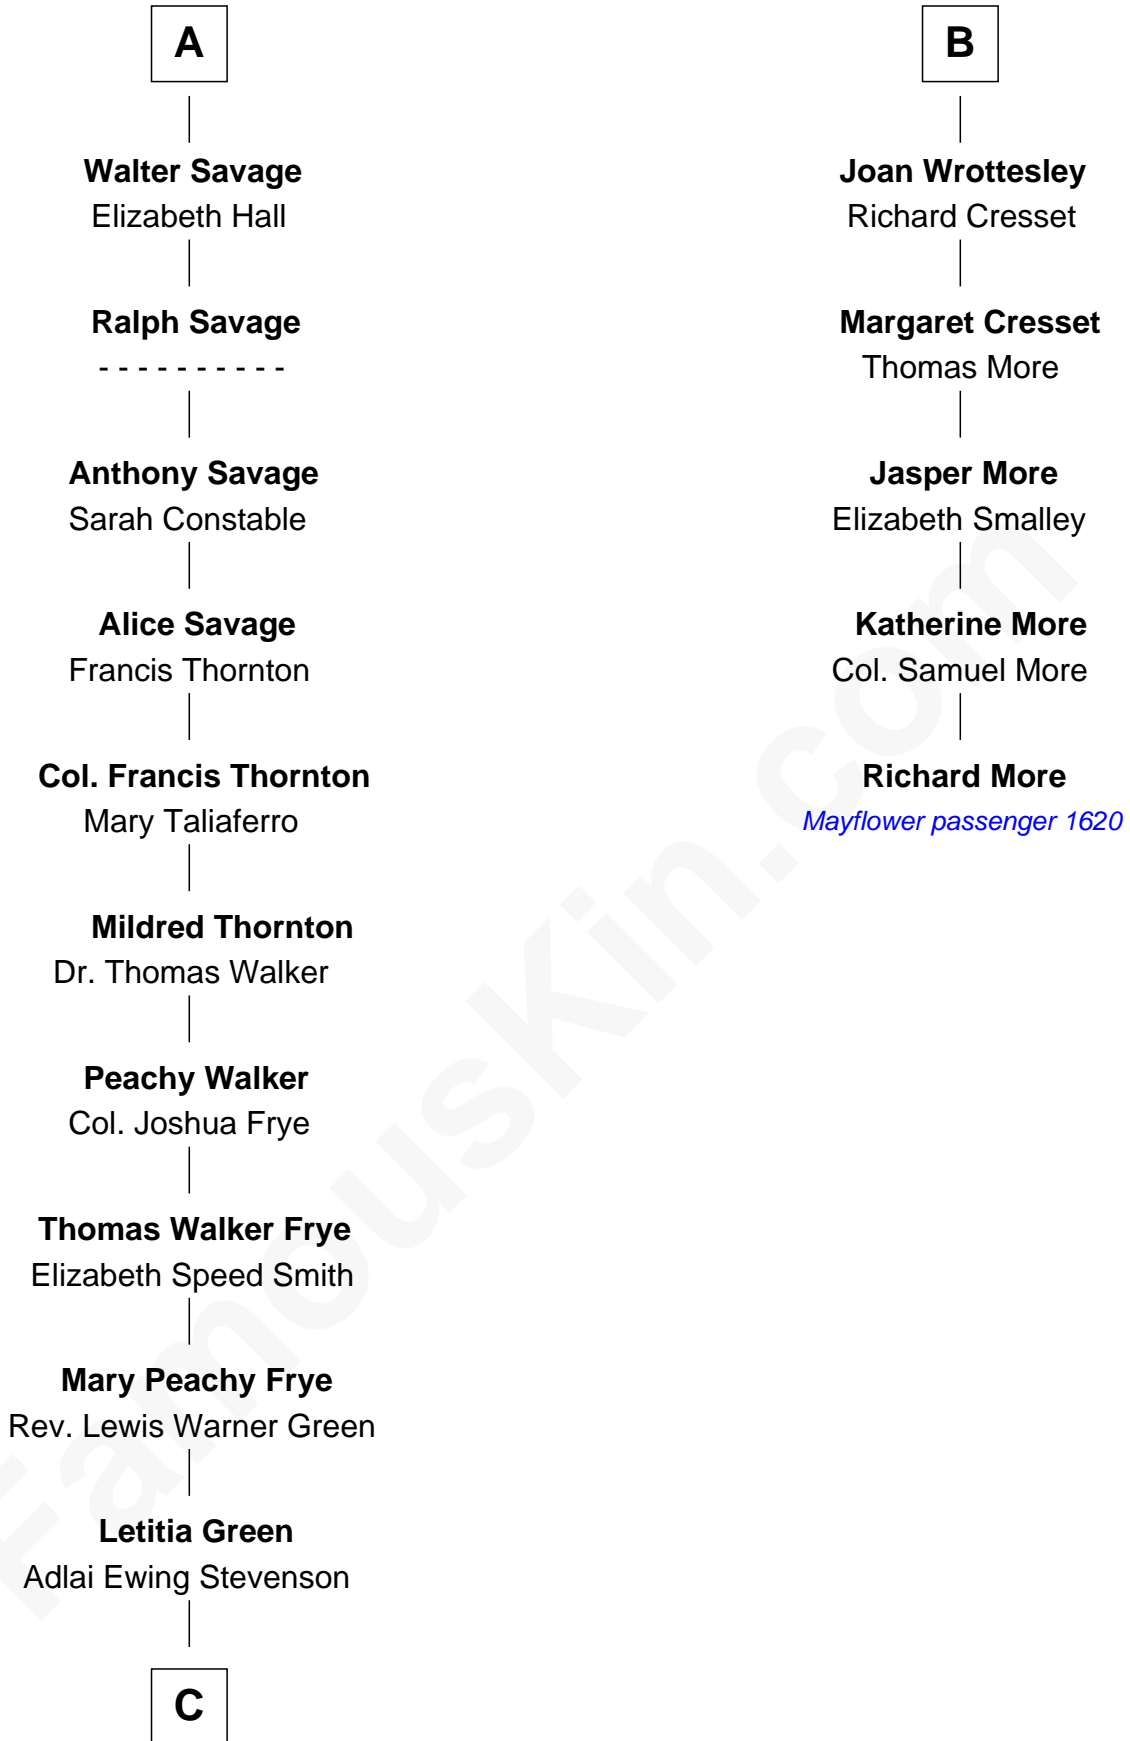

FamousKin.com Relationship Chart of

Adlai Stevenson III

U.S. Senator from Illinois

11th cousin 8 times removed of

Richard More

(c1614 - c1696) Mayflower passenger 1620

MAYFLOWER

C

—
Lewis Green Stevenson

Helen Louise Davis

—
Adlai Ewing Stevenson

Ellen Borden

—
Adlai Stevenson III

U.S. Senator from Illinois

FamousKin.com