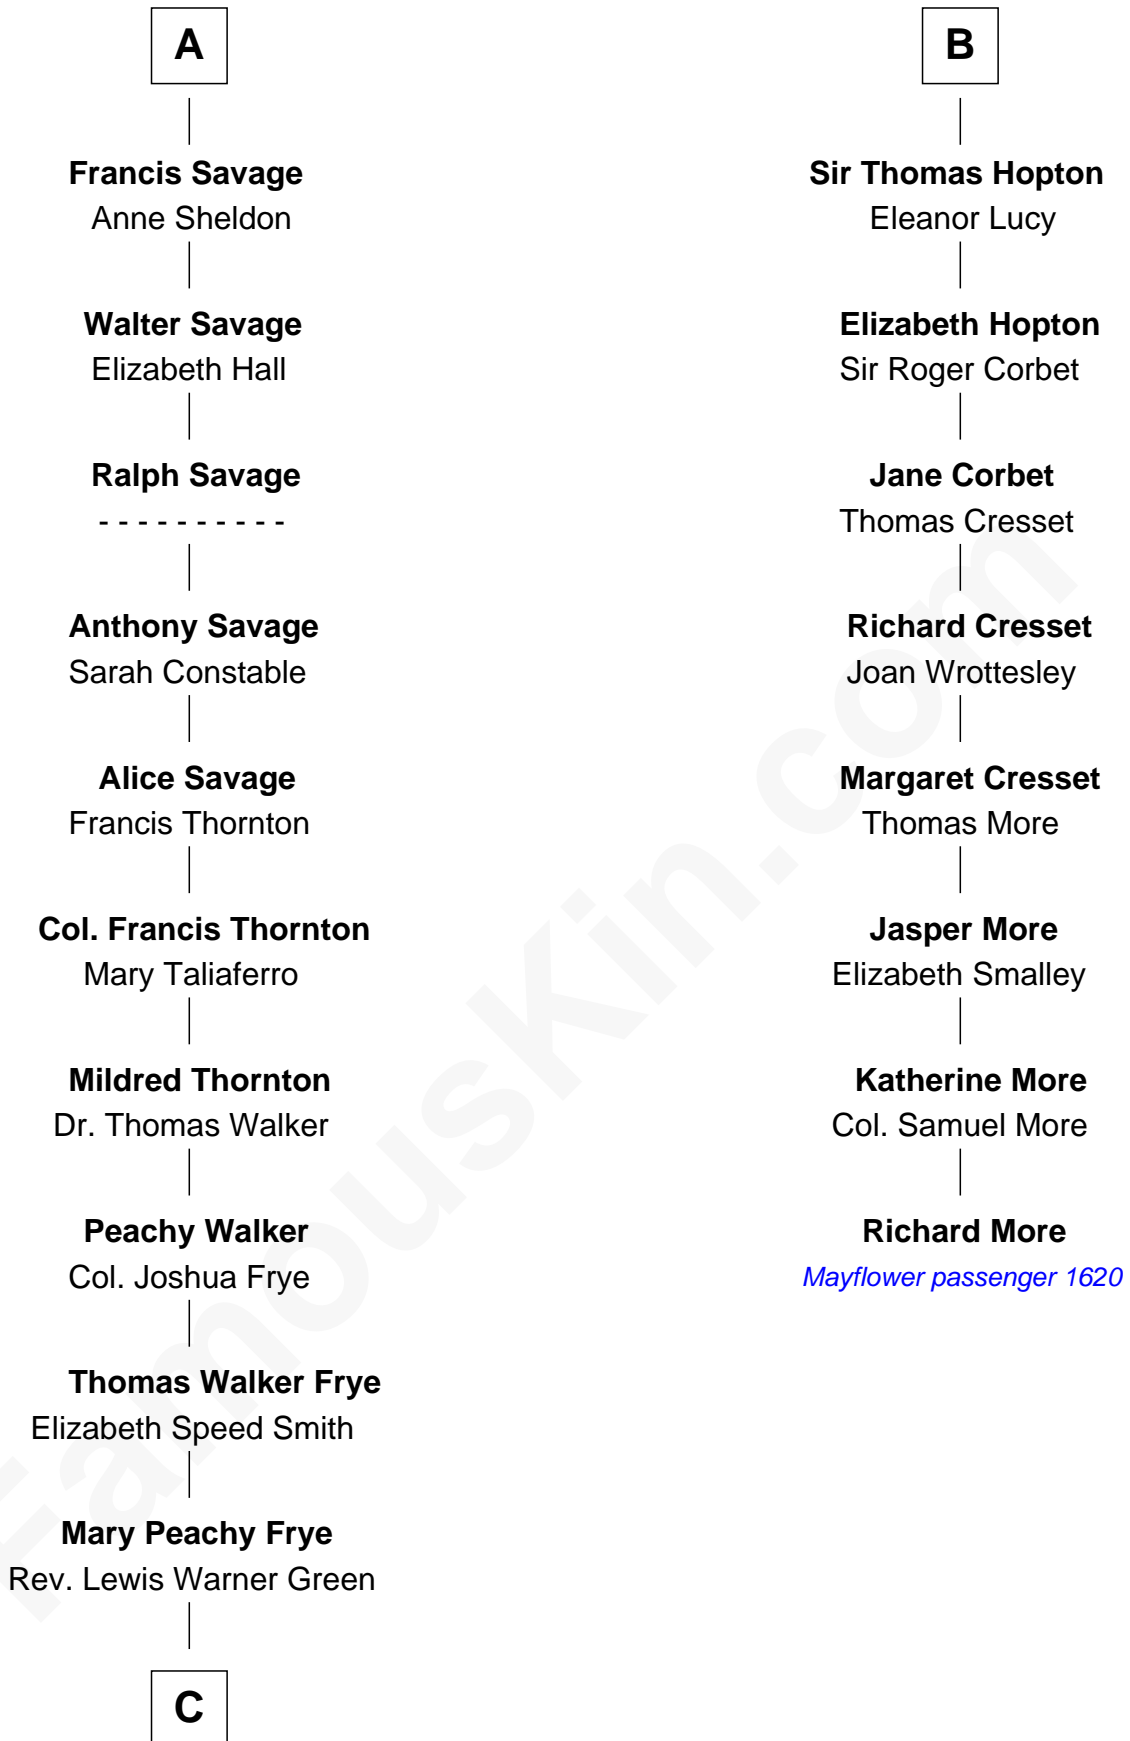

FamousKin.com Relationship Chart of

Adlai Stevenson III

U.S. Senator from Illinois

14th cousin 6 times removed of

Richard More

(c1614 - c1696) Mayflower passenger 1620

MAYFLOWER

C

—
Letitia Green

Adlai Ewing Stevenson

—
Lewis Green Stevenson

Helen Louise Davis

—
Adlai Ewing Stevenson

Ellen Borden

—
Adlai Stevenson III

U.S. Senator from Illinois