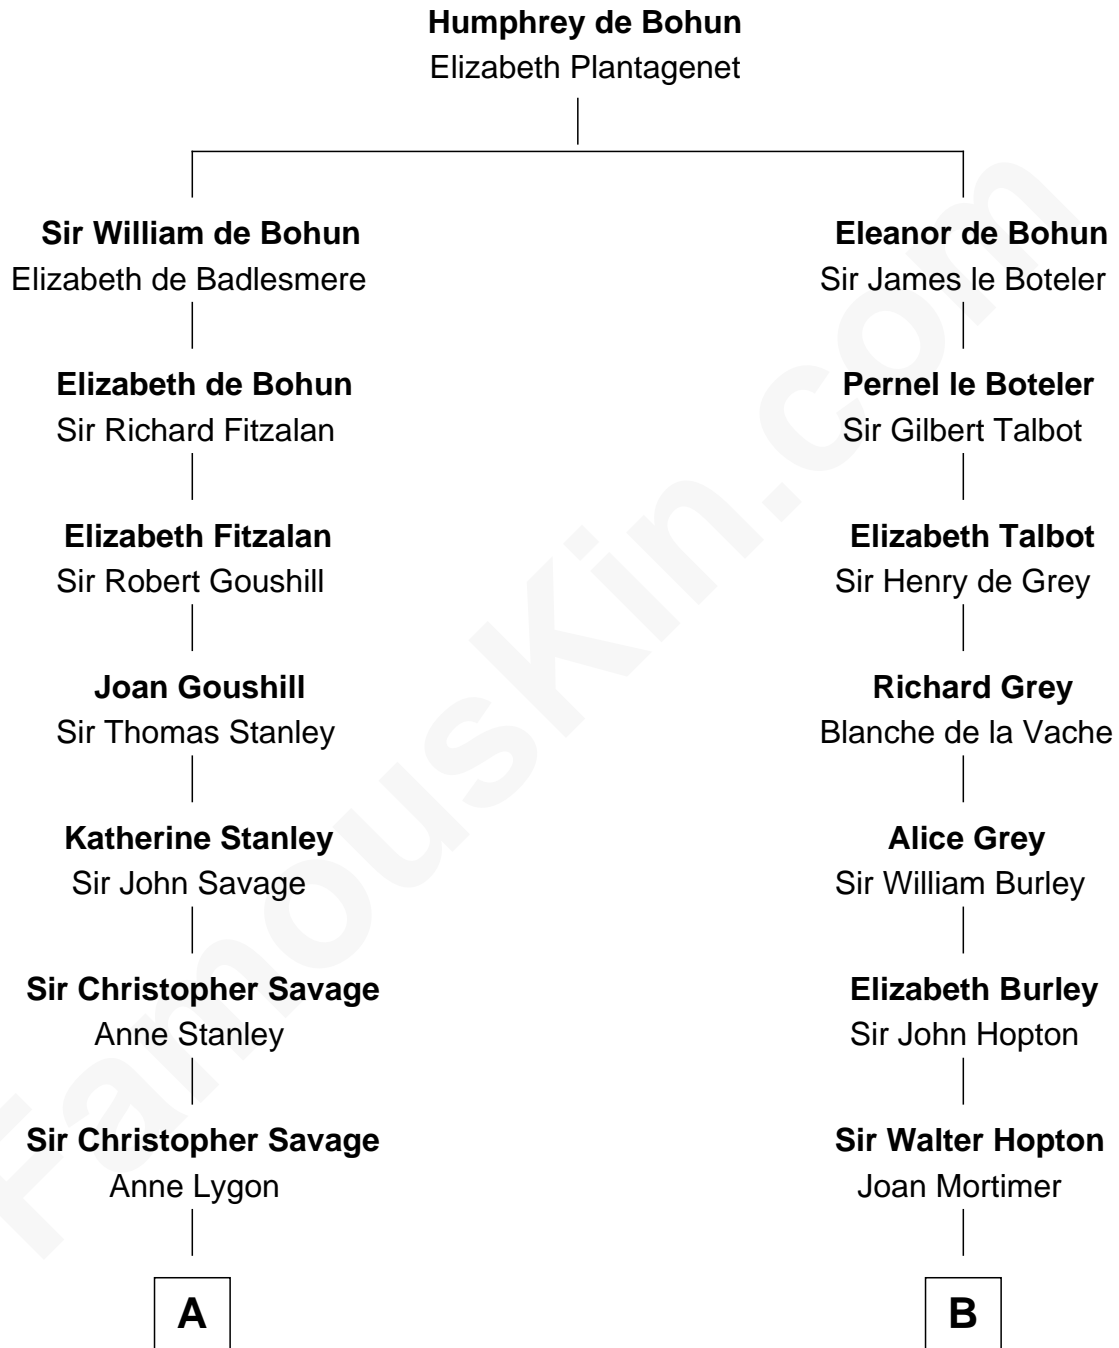

FamousKin.com Relationship Chart of

Adlai Stevenson III

U.S. Senator from Illinois

14th cousin 6 times removed of

Richard More

(c1614 - c1696) Mayflower passenger 1620

MAYFLOWER

C

—
Letitia Green

Adlai Ewing Stevenson

—
Lewis Green Stevenson

Helen Louise Davis

—
Adlai Ewing Stevenson

Ellen Borden

—
Adlai Stevenson III

U.S. Senator from Illinois