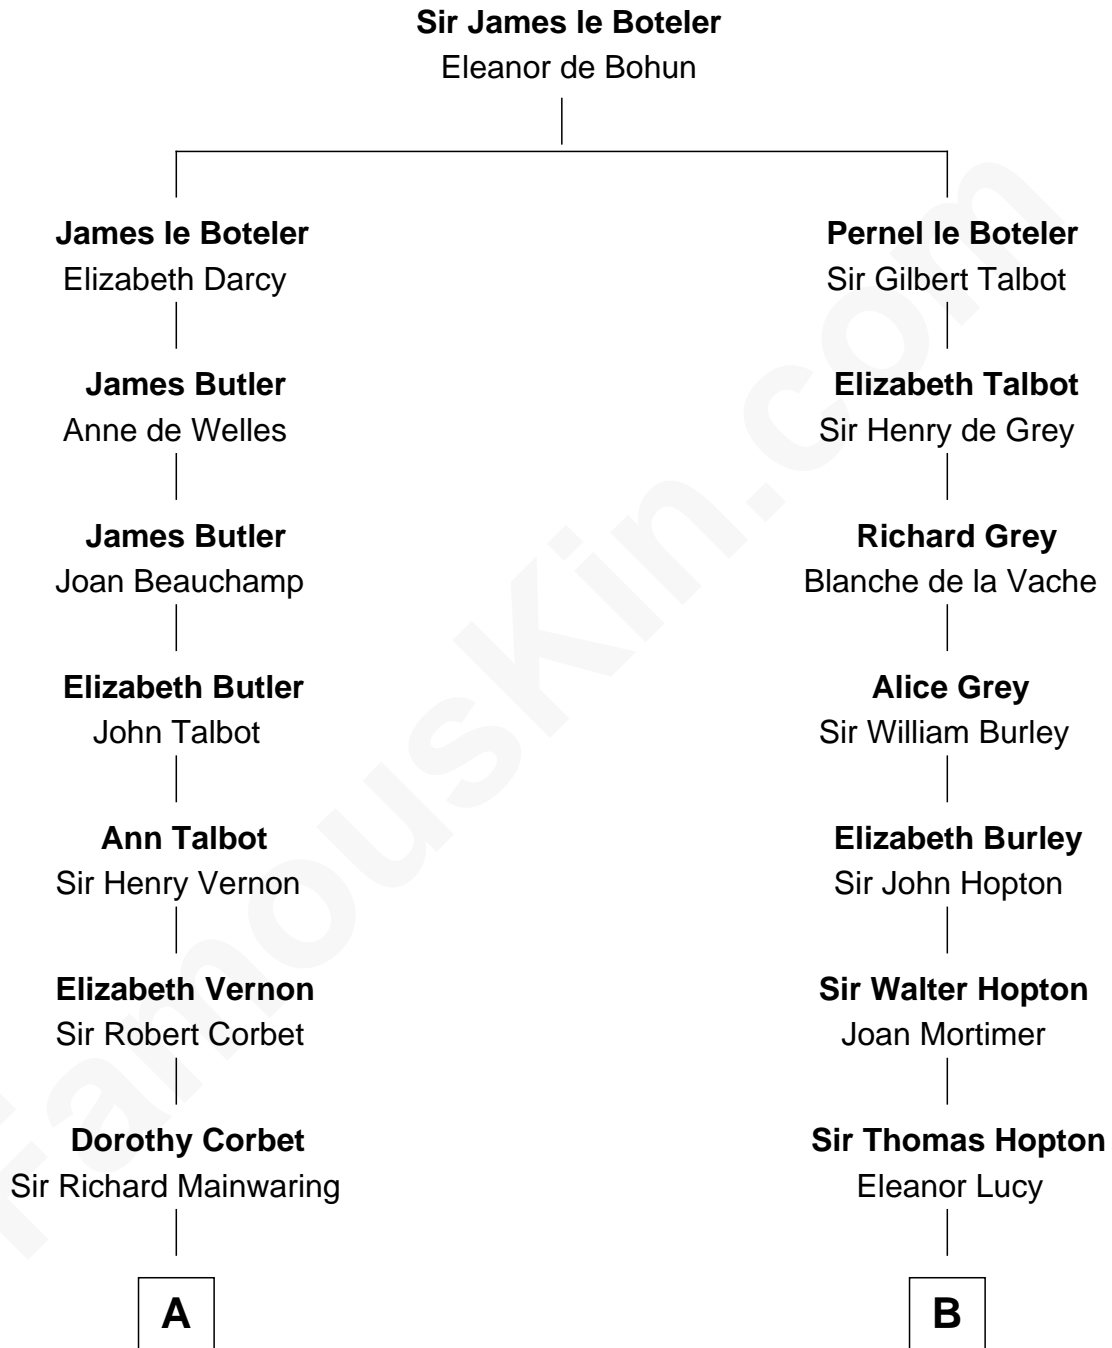

# FamousKin.com Relationship Chart of

**Adlai Stevenson III**

*U.S. Senator from Illinois*

13th cousin 8 times removed of

**Richard More**

*(c1614 - c1696) Mayflower passenger 1620*

**MAYFLOWER**

**C**

John Talman Whiting

Mary Sophia Hill

Mary DeGama Whiting

William Borden

John Borden

Ellen Wallace Waller

Ellen Borden

Adlai Ewing Stevenson

Adlai Stevenson III

*U.S. Senator from Illinois*

FamousKin.com