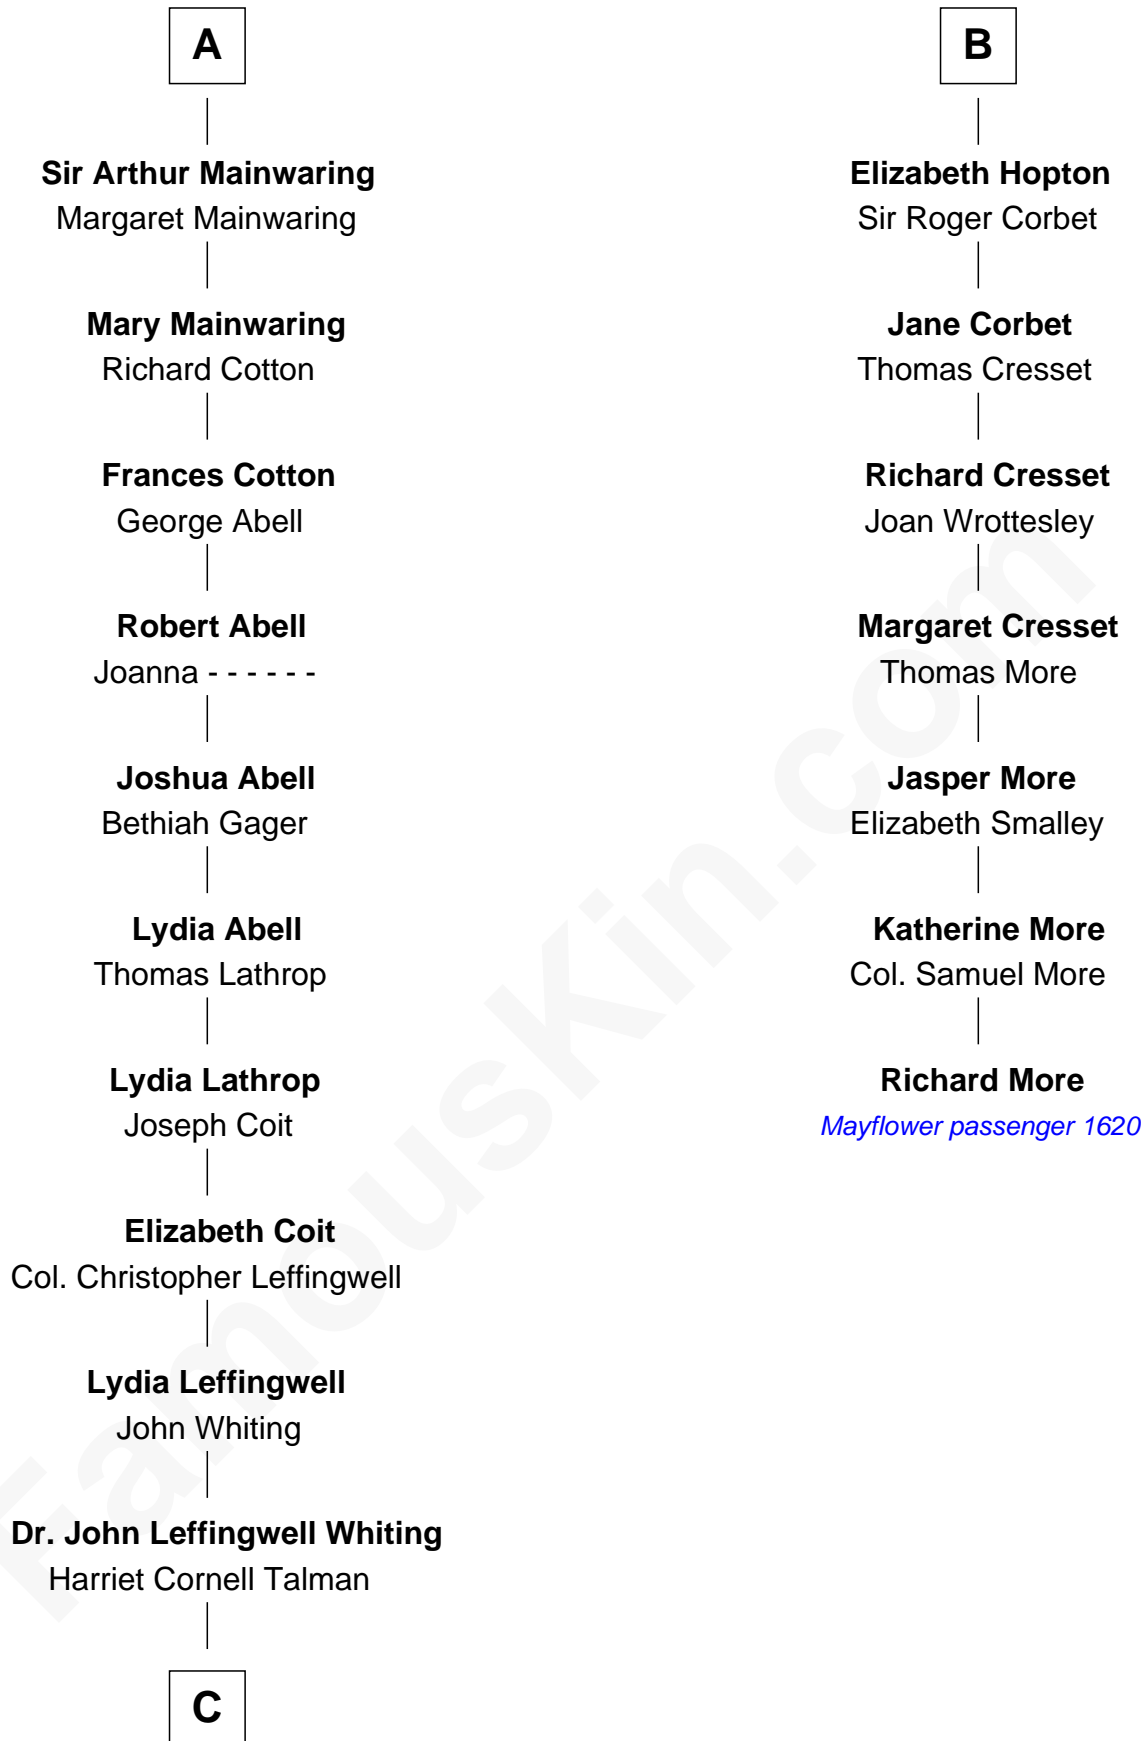

# FamousKin.com Relationship Chart of

**Adlai Stevenson III**

*U.S. Senator from Illinois*

13th cousin 8 times removed of

**Richard More**

*(c1614 - c1696) Mayflower passenger 1620*

**MAYFLOWER**

**C**

John Talman Whiting

Mary Sophia Hill

Mary DeGama Whiting

William Borden

John Borden

Ellen Wallace Waller

Ellen Borden

Adlai Ewing Stevenson

Adlai Stevenson III

*U.S. Senator from Illinois*

FamousKin.com