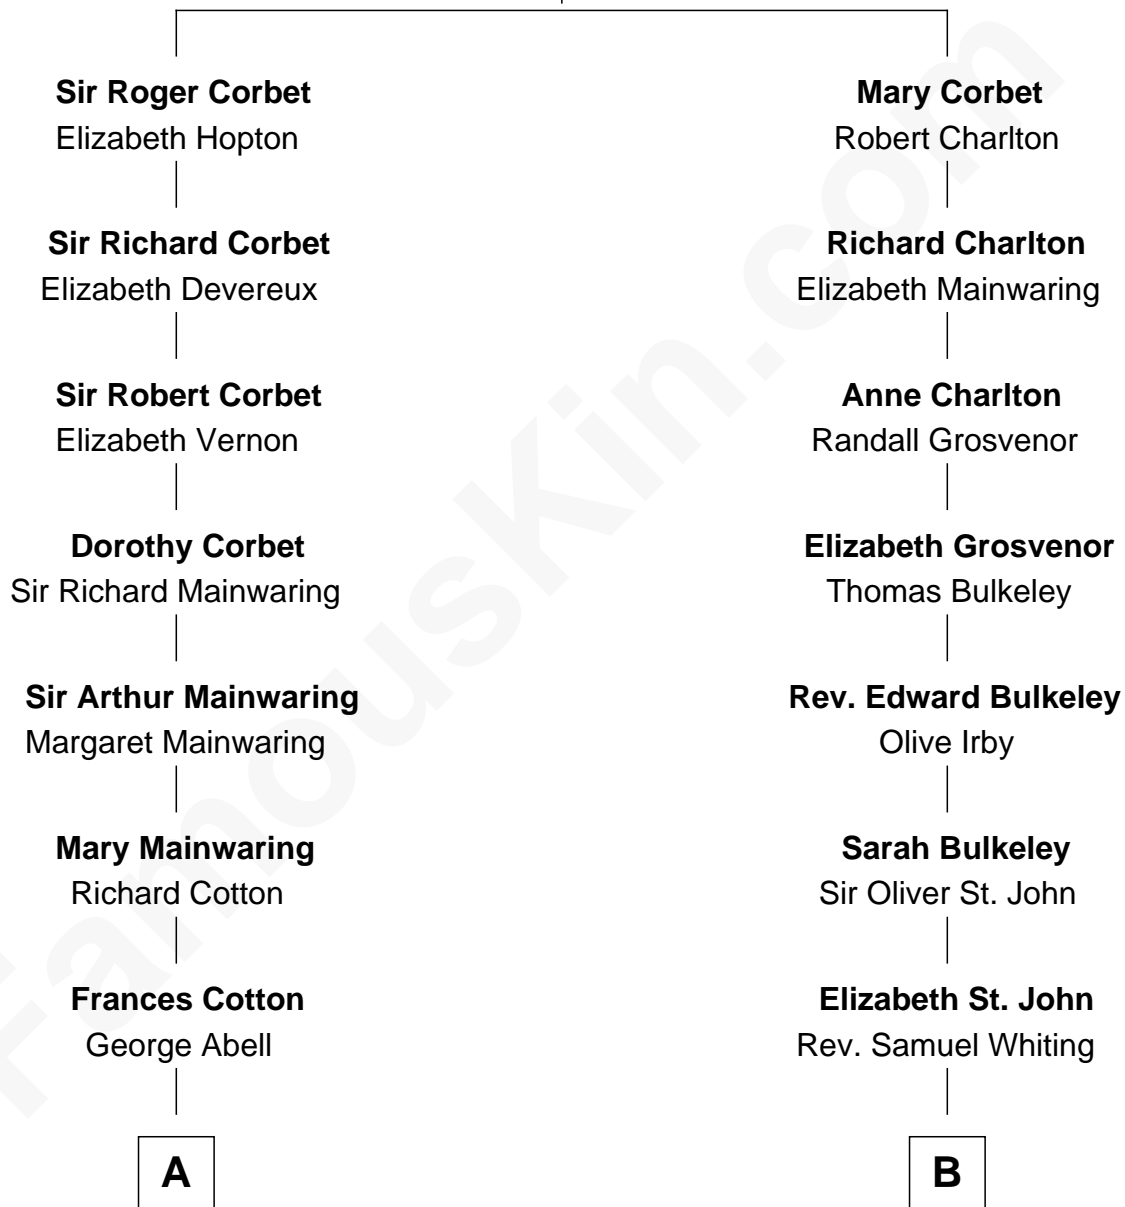

**FamousKin.com**  
**Relationship Chart of**  
**Adlai Stevenson III**  
*U.S. Senator from Illinois*

15th cousin 3 times removed of

**Calvin Coolidge**  
*30th U.S. President*

**Sir Robert Corbet**  
 Margaret - - - - -

**C**

**Ellen Borden**

Adlai Ewing Stevenson

**Adlai Stevenson III**

*U.S. Senator from Illinois*

FamousKin.com