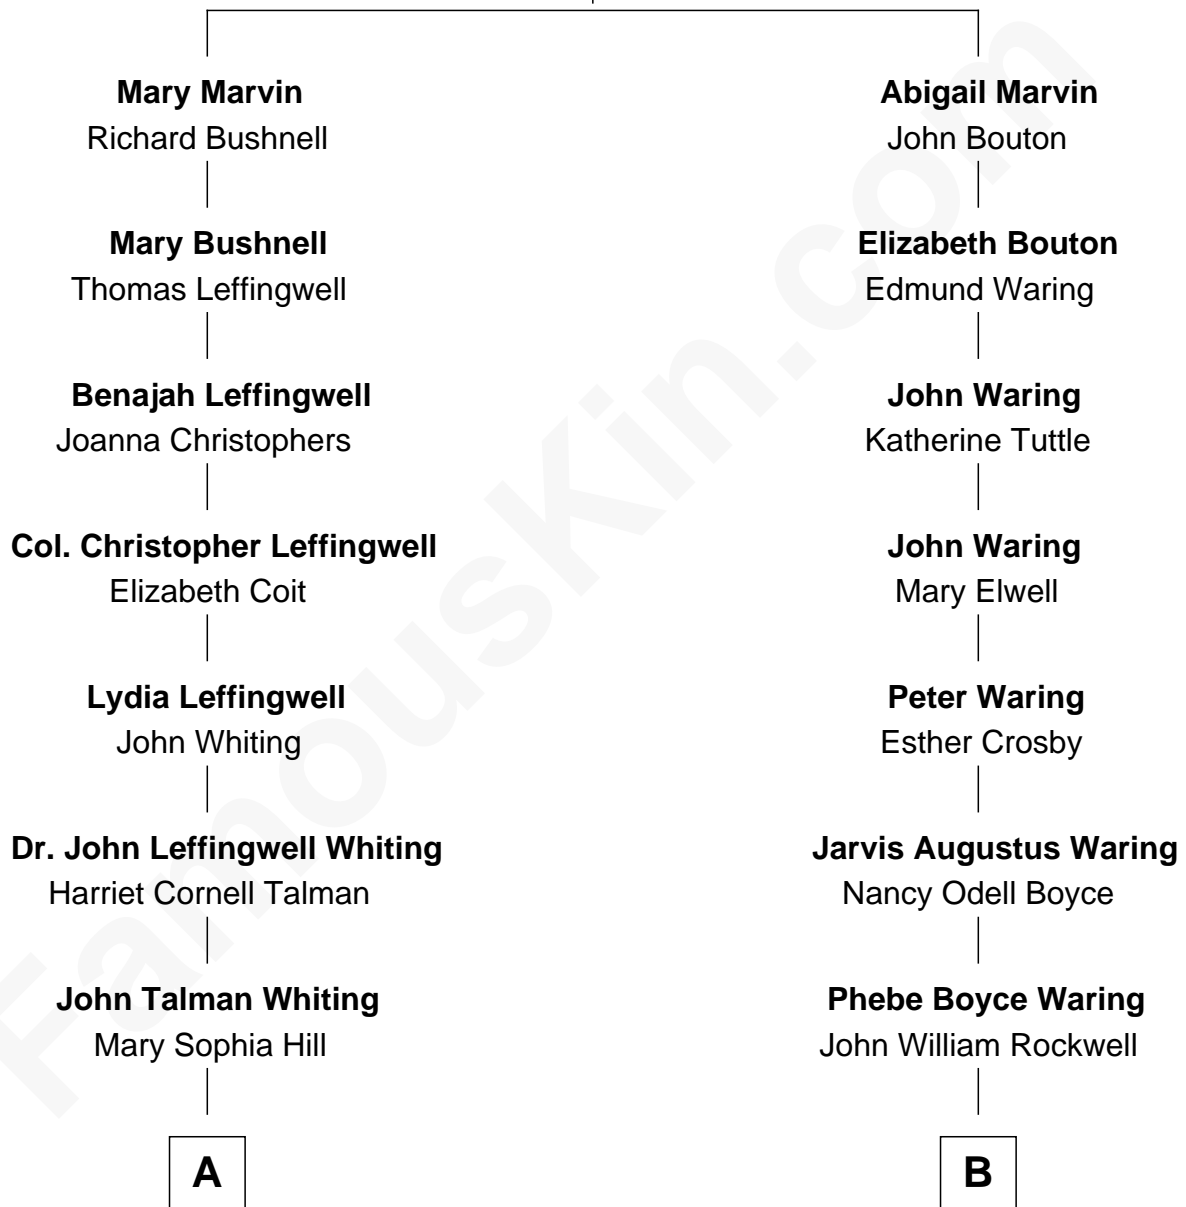

FamousKin.com Relationship Chart of

Adlai Stevenson III

U.S. Senator from Illinois

8th cousin 2 times removed of

Norman Rockwell

American Artist

Matthew Marvin

Elizabeth - - - - -

FamousKin.com