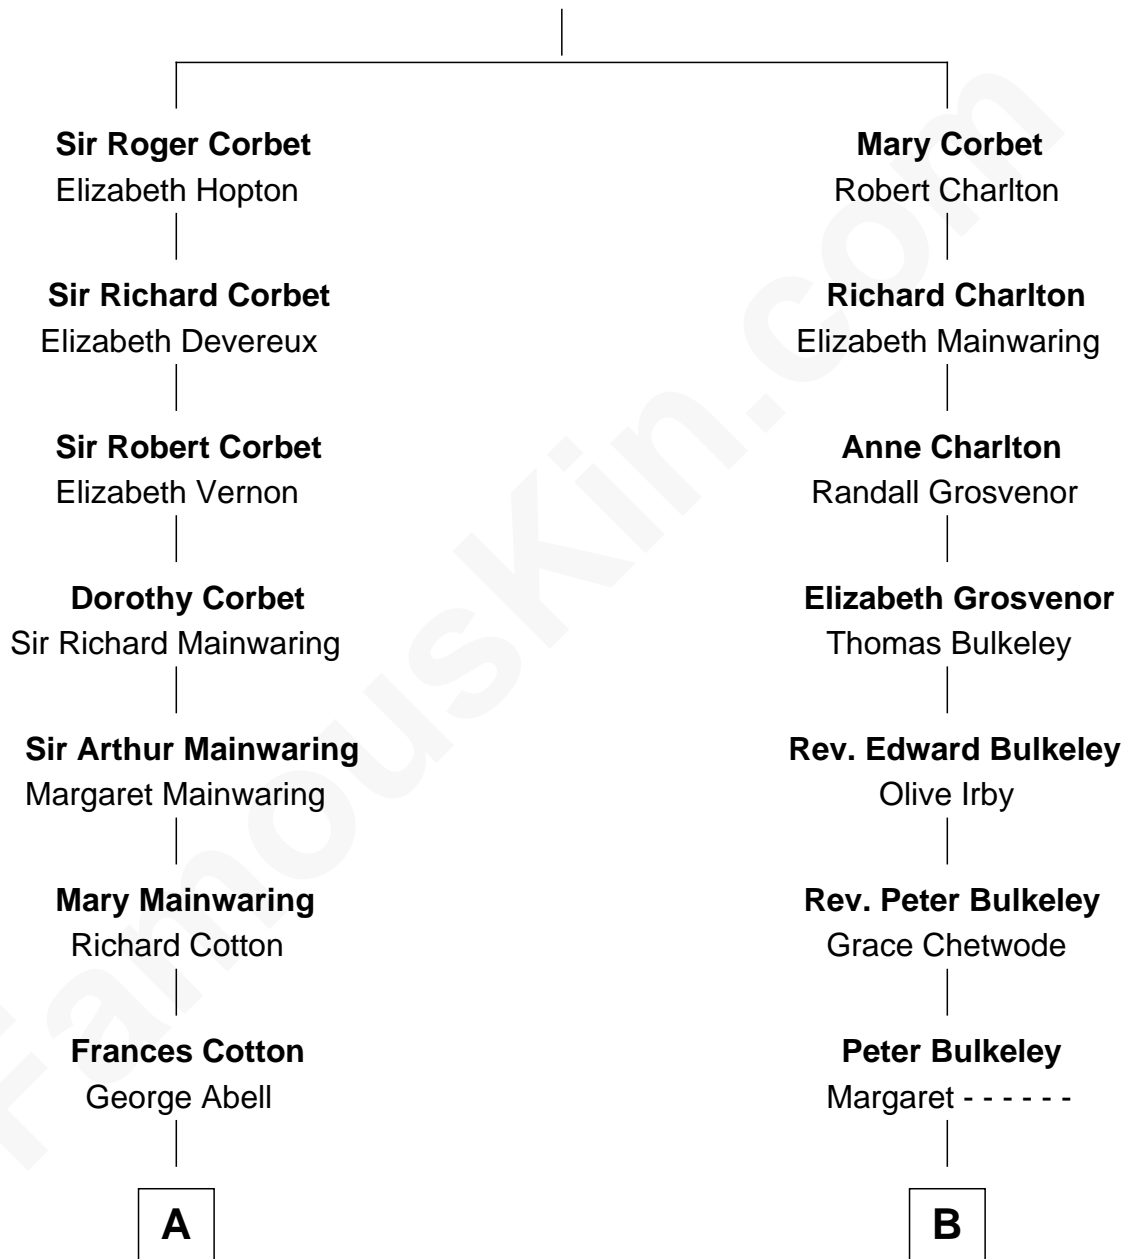

FamousKin.com

Relationship Chart of

Adlai Stevenson III

U.S. Senator from Illinois

14th cousin 4 times removed of

Norman Rockwell

American Artist

Sir Robert Corbet

Margaret - - - - -

C

Ellen Borden

Adlai Ewing Stevenson

Adlai Stevenson III

U.S. Senator from Illinois

FamousKin.com