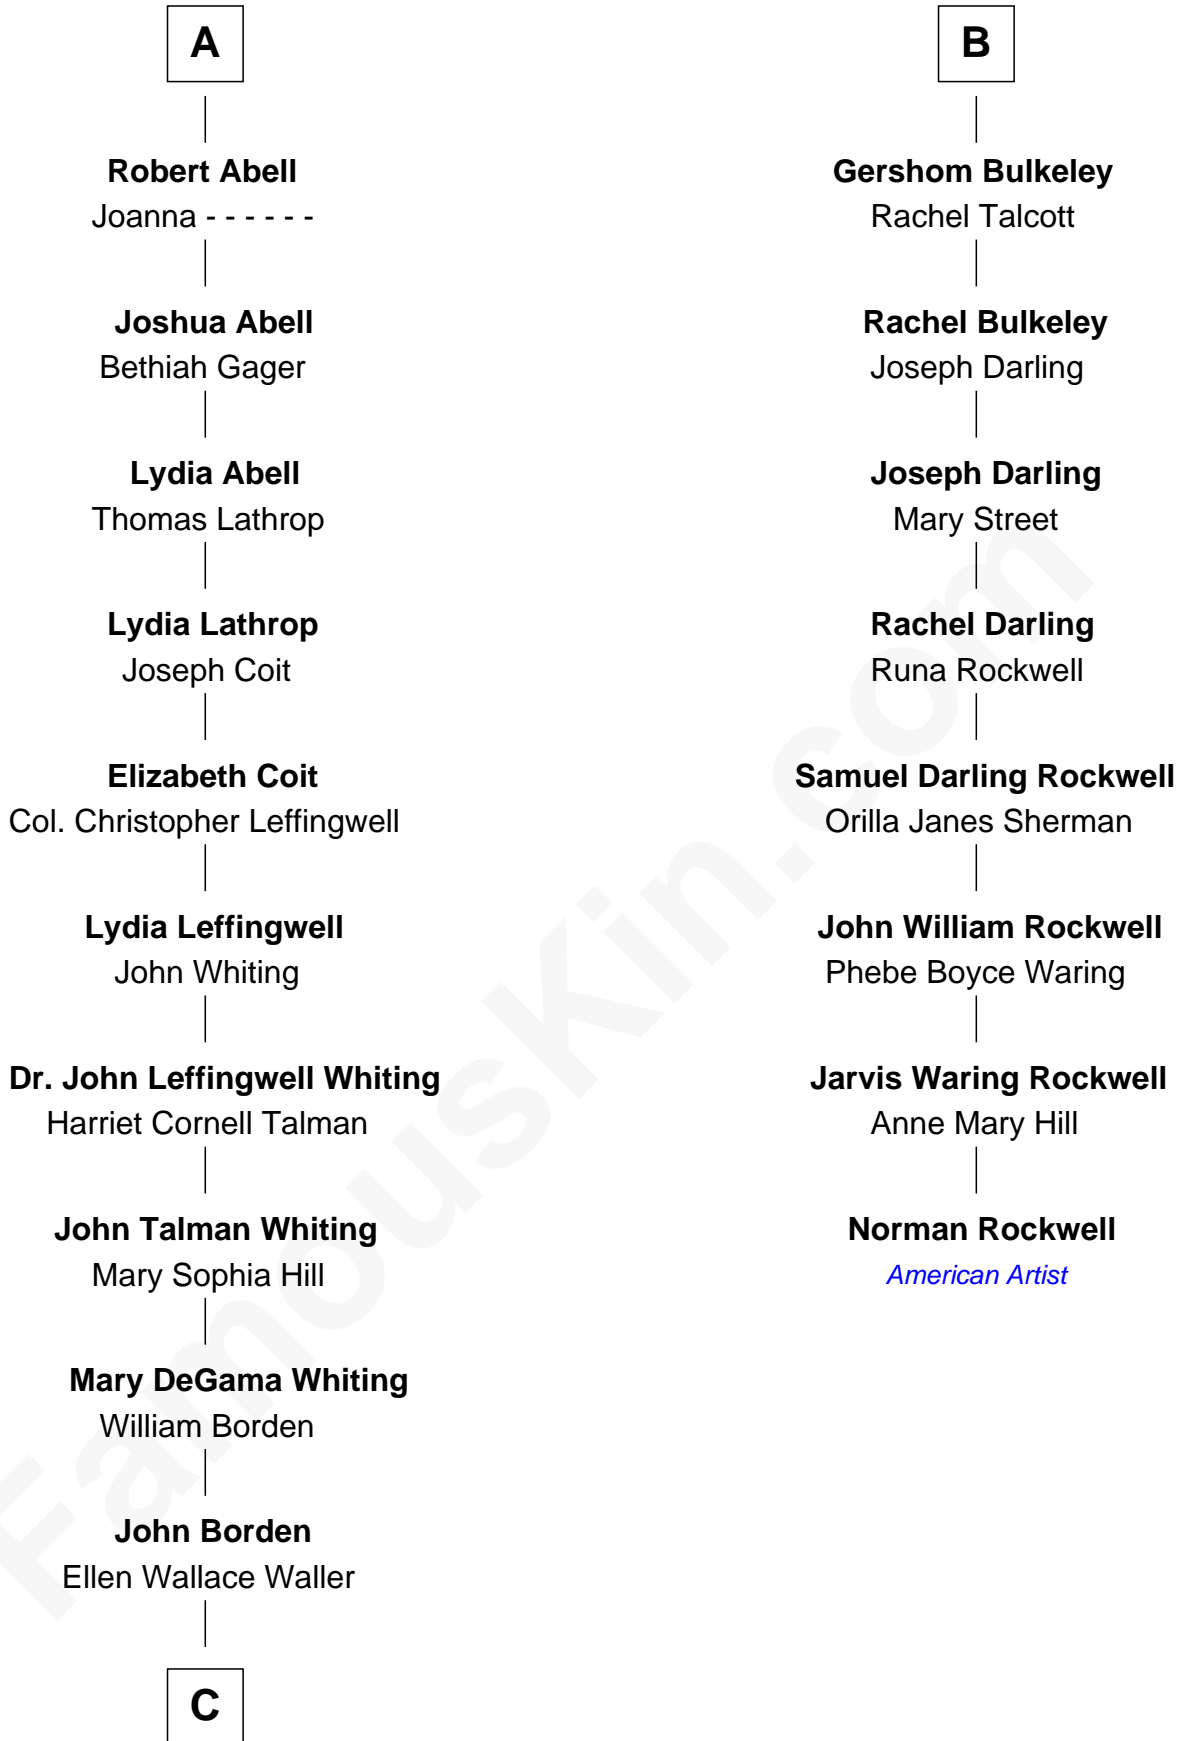

FamousKin.com

Relationship Chart of

Adlai Stevenson III

U.S. Senator from Illinois

14th cousin 4 times removed of

Norman Rockwell

American Artist

Sir Robert Corbet

Margaret - - - - -

C

Ellen Borden

Adlai Ewing Stevenson

Adlai Stevenson III

U.S. Senator from Illinois

FamousKin.com