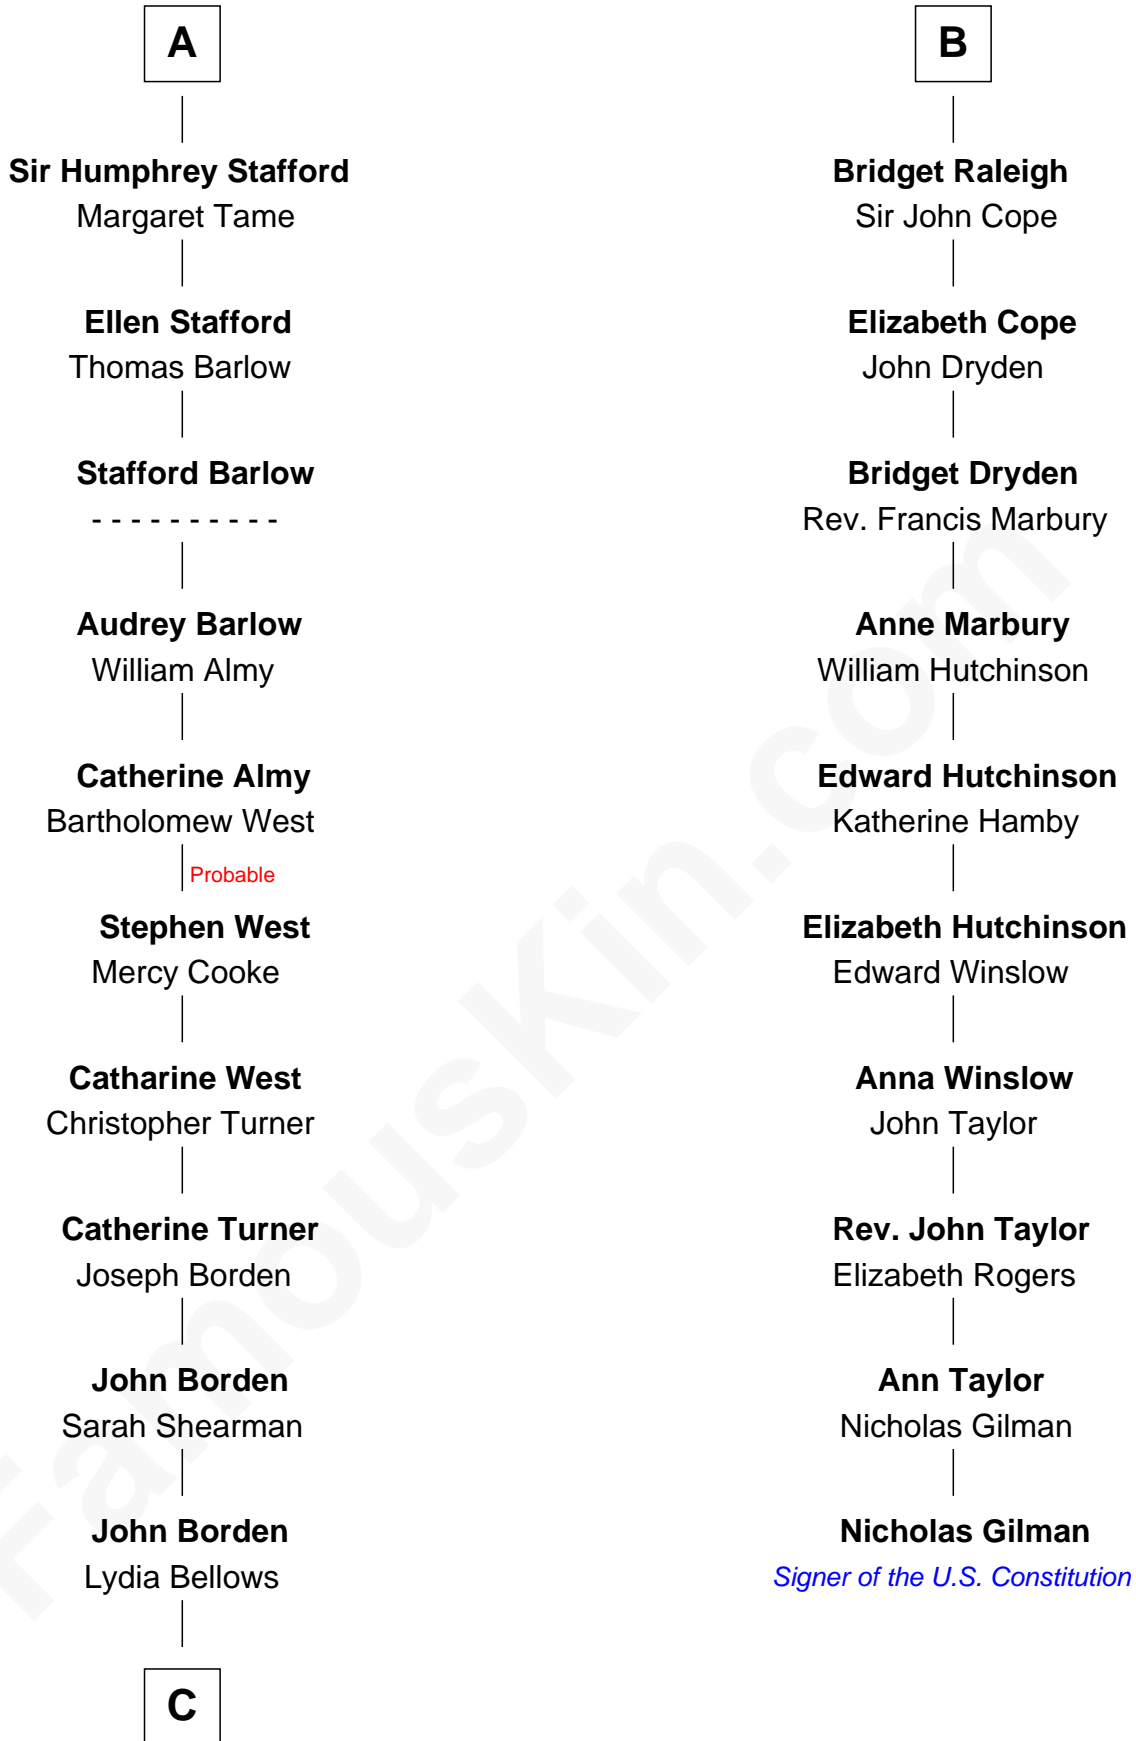

FamousKin.com Relationship Chart of

Adlai Stevenson III

U.S. Senator from Illinois

16th cousin 5 times removed of

Nicholas Gilman

Signer of the U.S. Constitution

C

—
John Borden
Alice Jane Wood

—
William Borden
Mary DeGama Whiting

—
John Borden
Ellen Wallace Waller

—
Ellen Borden
Adlai Ewing Stevenson

—
Adlai Stevenson III
U.S. Senator from Illinois

FamousKin.com