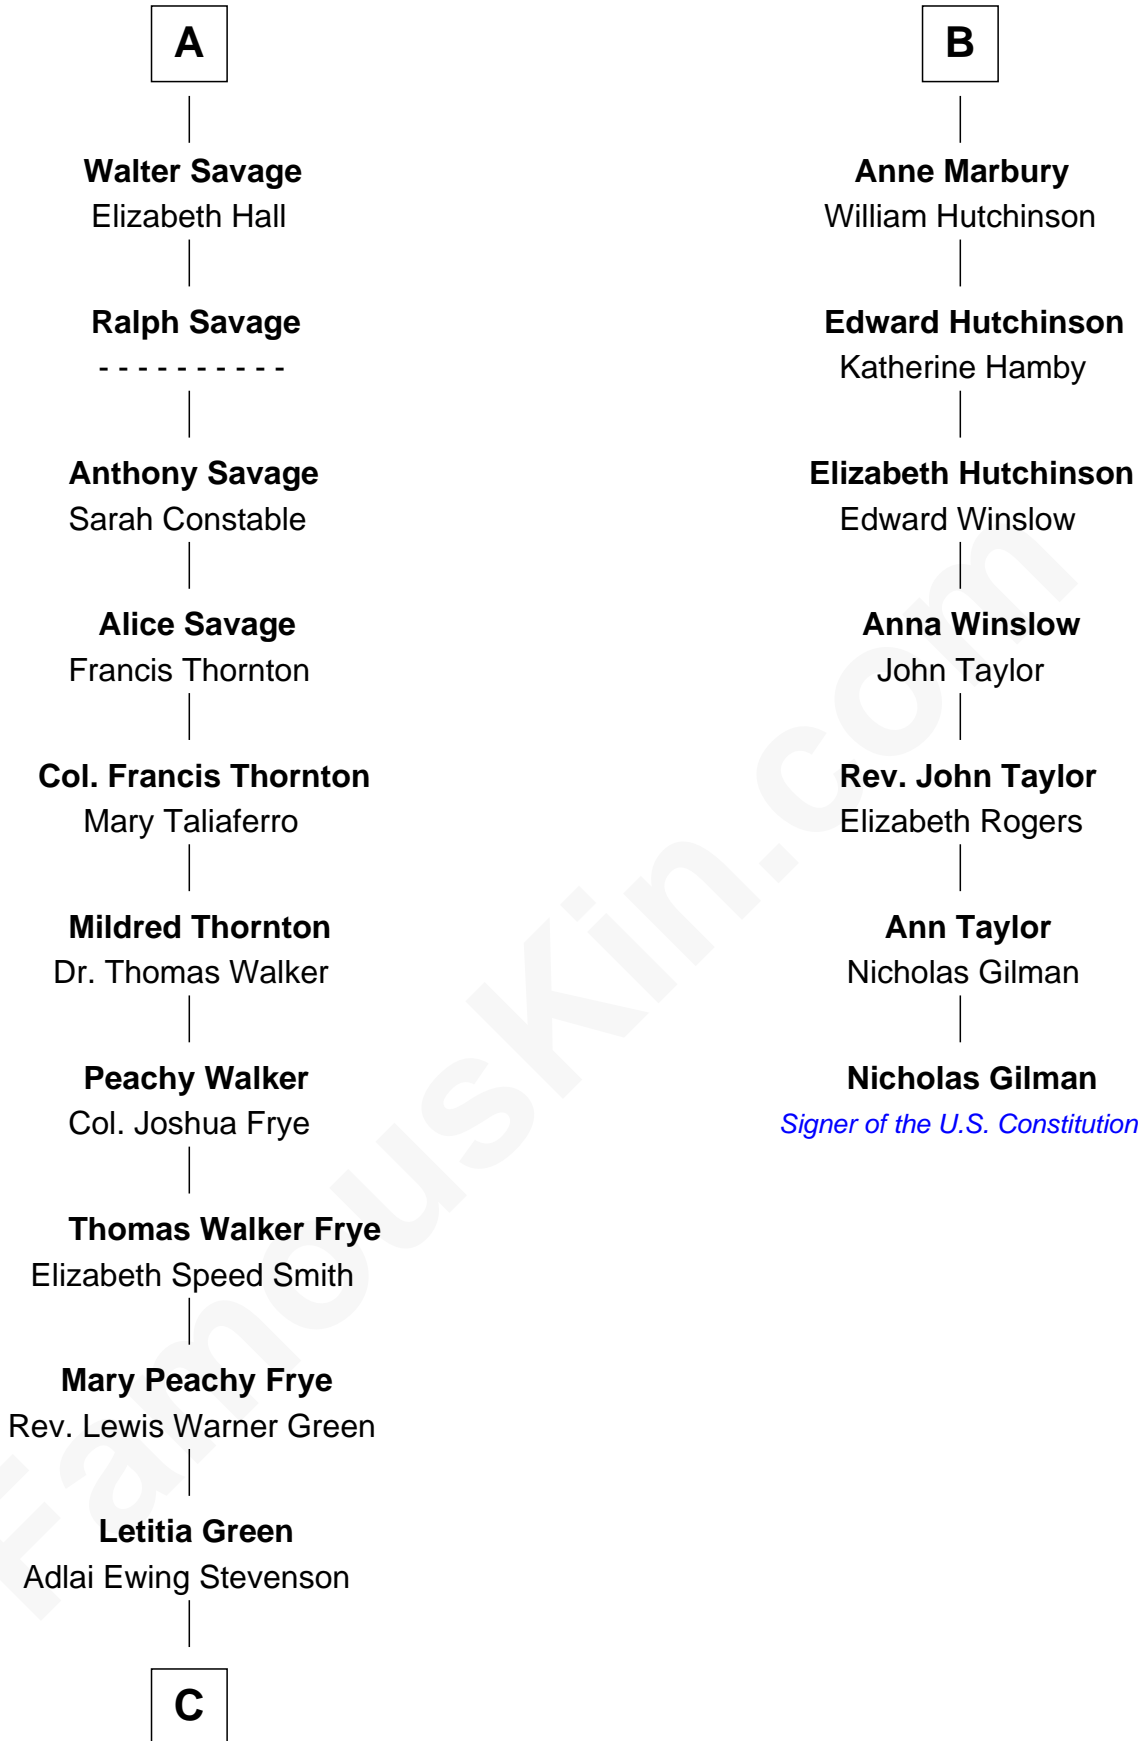

FamousKin.com Relationship Chart of

Adlai Stevenson III

U.S. Senator from Illinois

13th cousin 6 times removed of

Nicholas Gilman

Signer of the U.S. Constitution

C

—
Lewis Green Stevenson

Helen Louise Davis

—
Adlai Ewing Stevenson

Ellen Borden

—
Adlai Stevenson III

U.S. Senator from Illinois

FamousKin.com