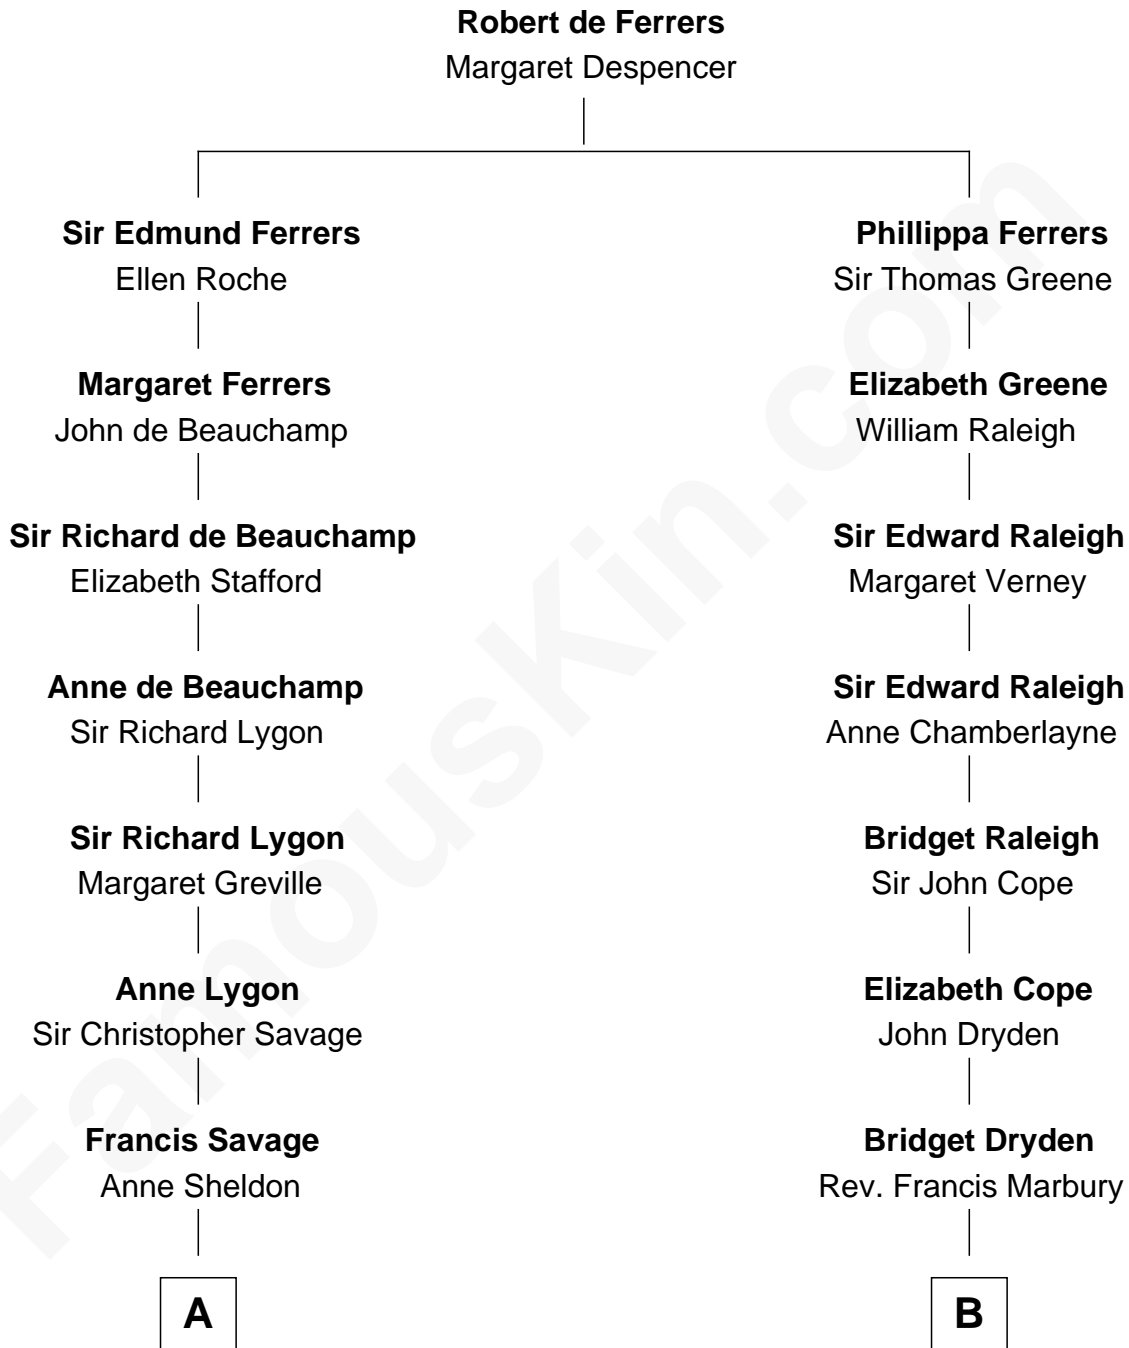

FamousKin.com Relationship Chart of

Adlai Stevenson III

U.S. Senator from Illinois

13th cousin 6 times removed of

Nicholas Gilman

Signer of the U.S. Constitution

C

—
Lewis Green Stevenson

Helen Louise Davis

—
Adlai Ewing Stevenson

Ellen Borden

—
Adlai Stevenson III

U.S. Senator from Illinois

FamousKin.com