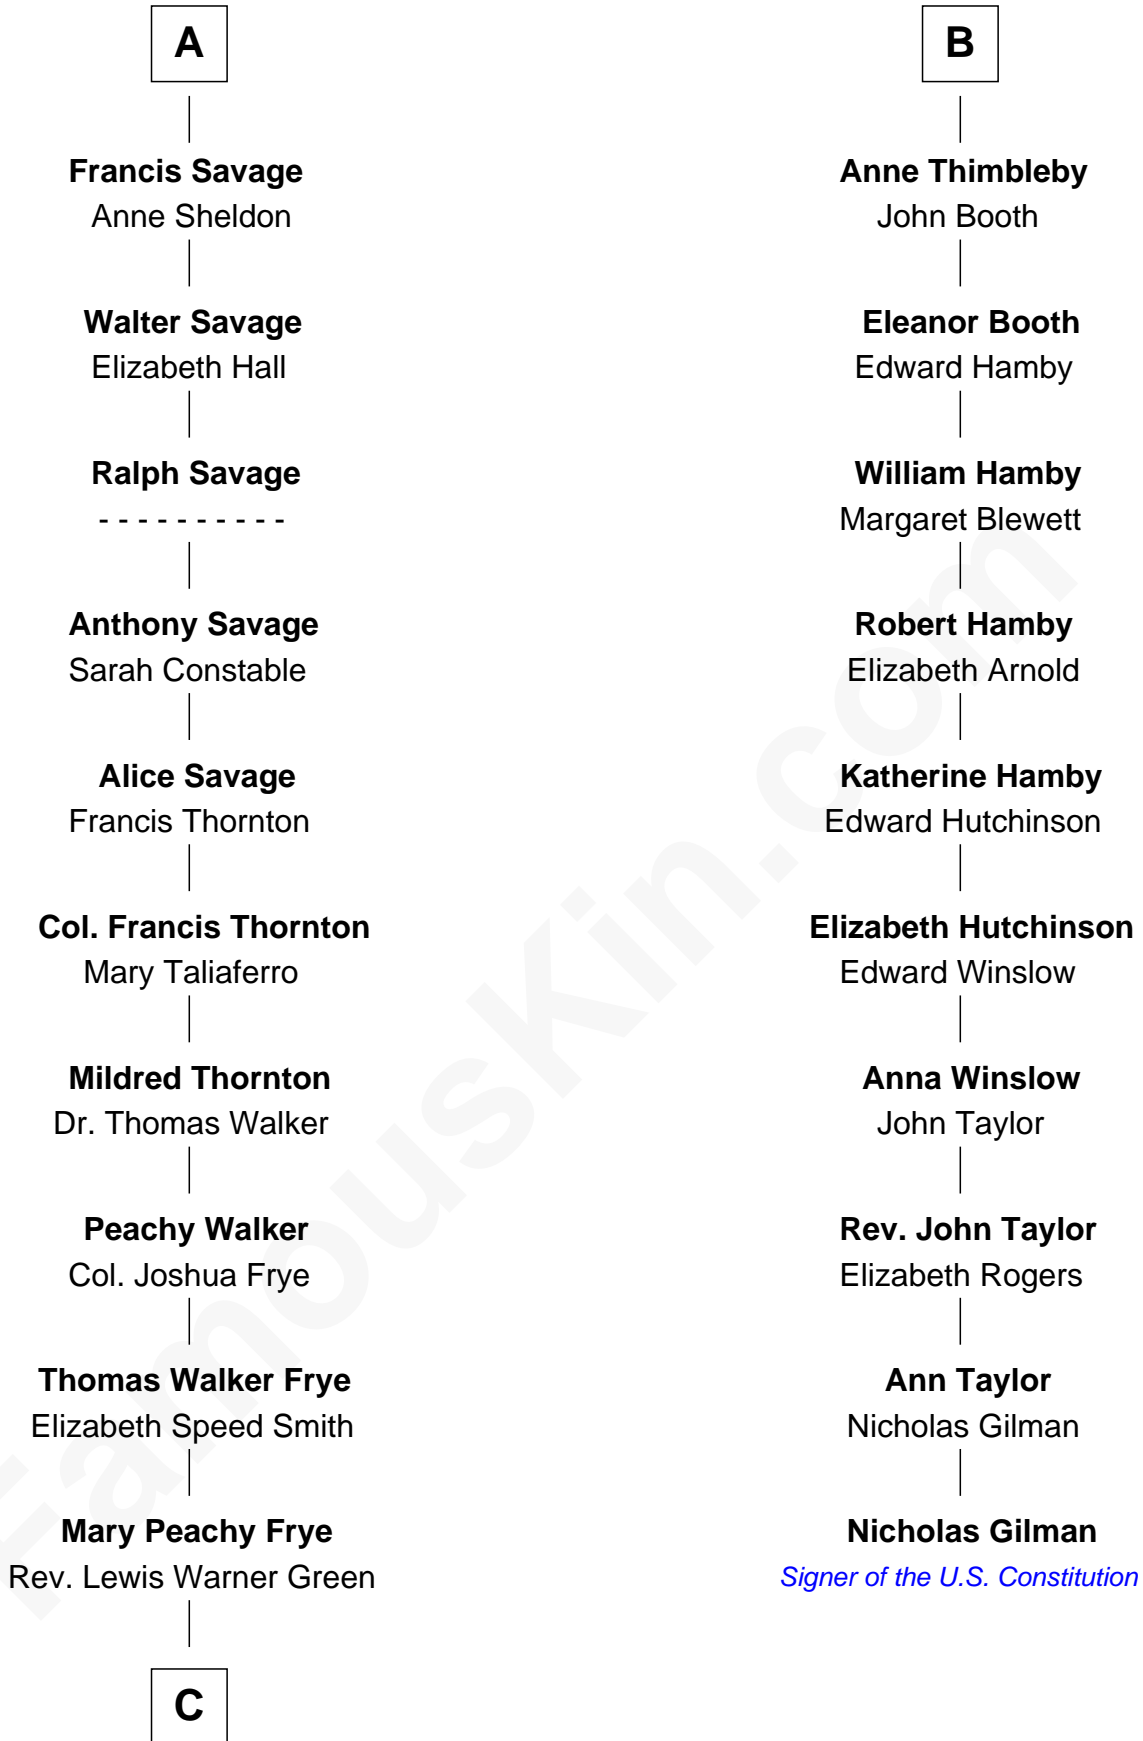

# FamousKin.com Relationship Chart of

**Adlai Stevenson III**

*U.S. Senator from Illinois*

16th cousin 4 times removed of

**Nicholas Gilman**

*Signer of the U.S. Constitution*

**Bartholomew de Badlesmere**

Margaret de Clare

**Katherine Stanley**

Sir John Savage

**Sir Christopher Savage**

Anne Stanley

**Sir Christopher Savage**

Anne Lygon

**A**

**Margery de Badlesmere**

Sir William de Ros

**Maud de Roos**

John de Welles

**Margery de Welles**

Stephen le Scrope

**Maude le Scrope**

Sir Baldwin Freville

**Margaret Freville**

Sir Hugh Willoughby

**Margery Willoughby**

Sir Godfrey Hilton

**Elizabeth Hilton**

Richard Thimbleby

**B**

**C**

—  
**Letitia Green**