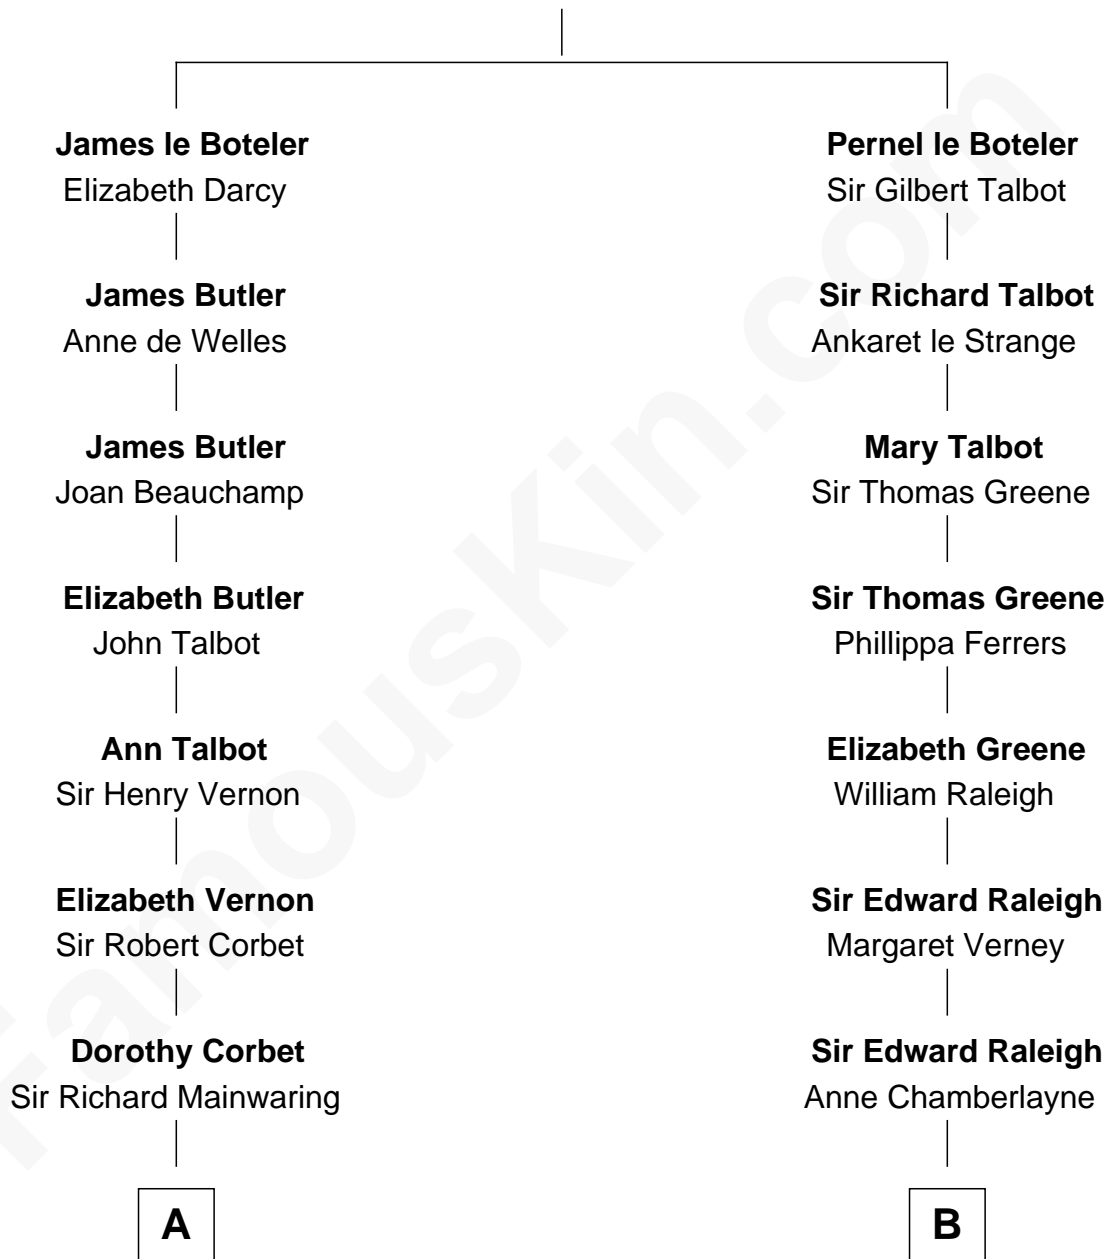

## Relationship Chart of

**Adlai Stevenson III**

*U.S. Senator from Illinois*

16th cousin 5 times removed of

**Nicholas Gilman**

*Signer of the U.S. Constitution*

**Sir James le Boteler**

Eleanor de Bohun

**C**

John Talman Whiting

Mary Sophia Hill

Mary DeGama Whiting

William Borden

John Borden

Ellen Wallace Waller

Ellen Borden