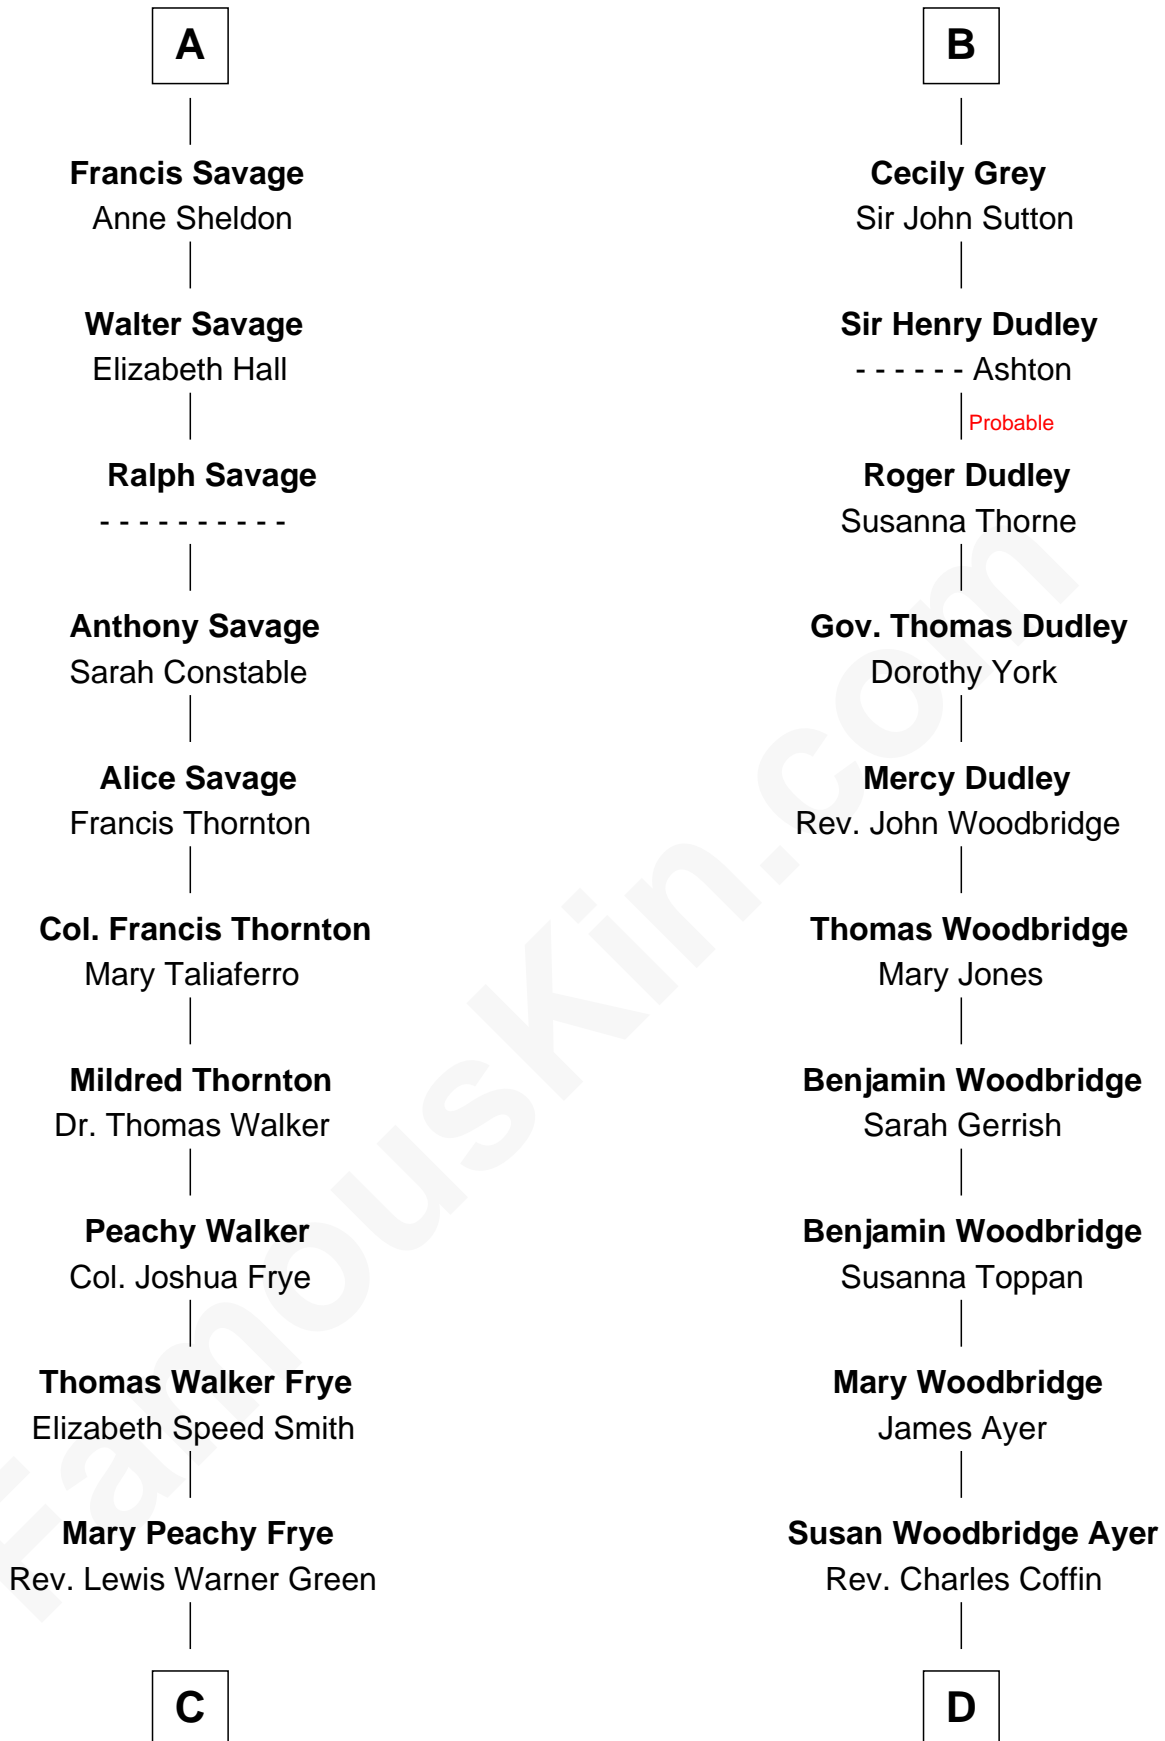

FamousKin.com Relationship Chart of

Adlai Stevenson III

U.S. Senator from Illinois

20th cousin of

Tennessee Williams

Author of A Streetcar Named Desire

Bartholomew de Badlesmere

Margaret de Clare

Sir William de Ros

Thomas de Ros

Beatrice de Stafford

Margaret de Ros

Sir Reynold Grey

Margaret Grey

Sir William Bonville

William Bonville

Elizabeth Harington

William Bonville

Katherine Neville

Cecily Bonville

Thomas Grey

B

C

Letitia Green
Adlai Ewing Stevenson

Lewis Green Stevenson
Helen Louise Davis

Adlai Ewing Stevenson
Ellen Borden

Adlai Stevenson III
U.S. Senator from Illinois

D

Cornelius Worcester Coffin
Nancy McCorkle

Isabelle Coffin
Thomas Lanier Williams