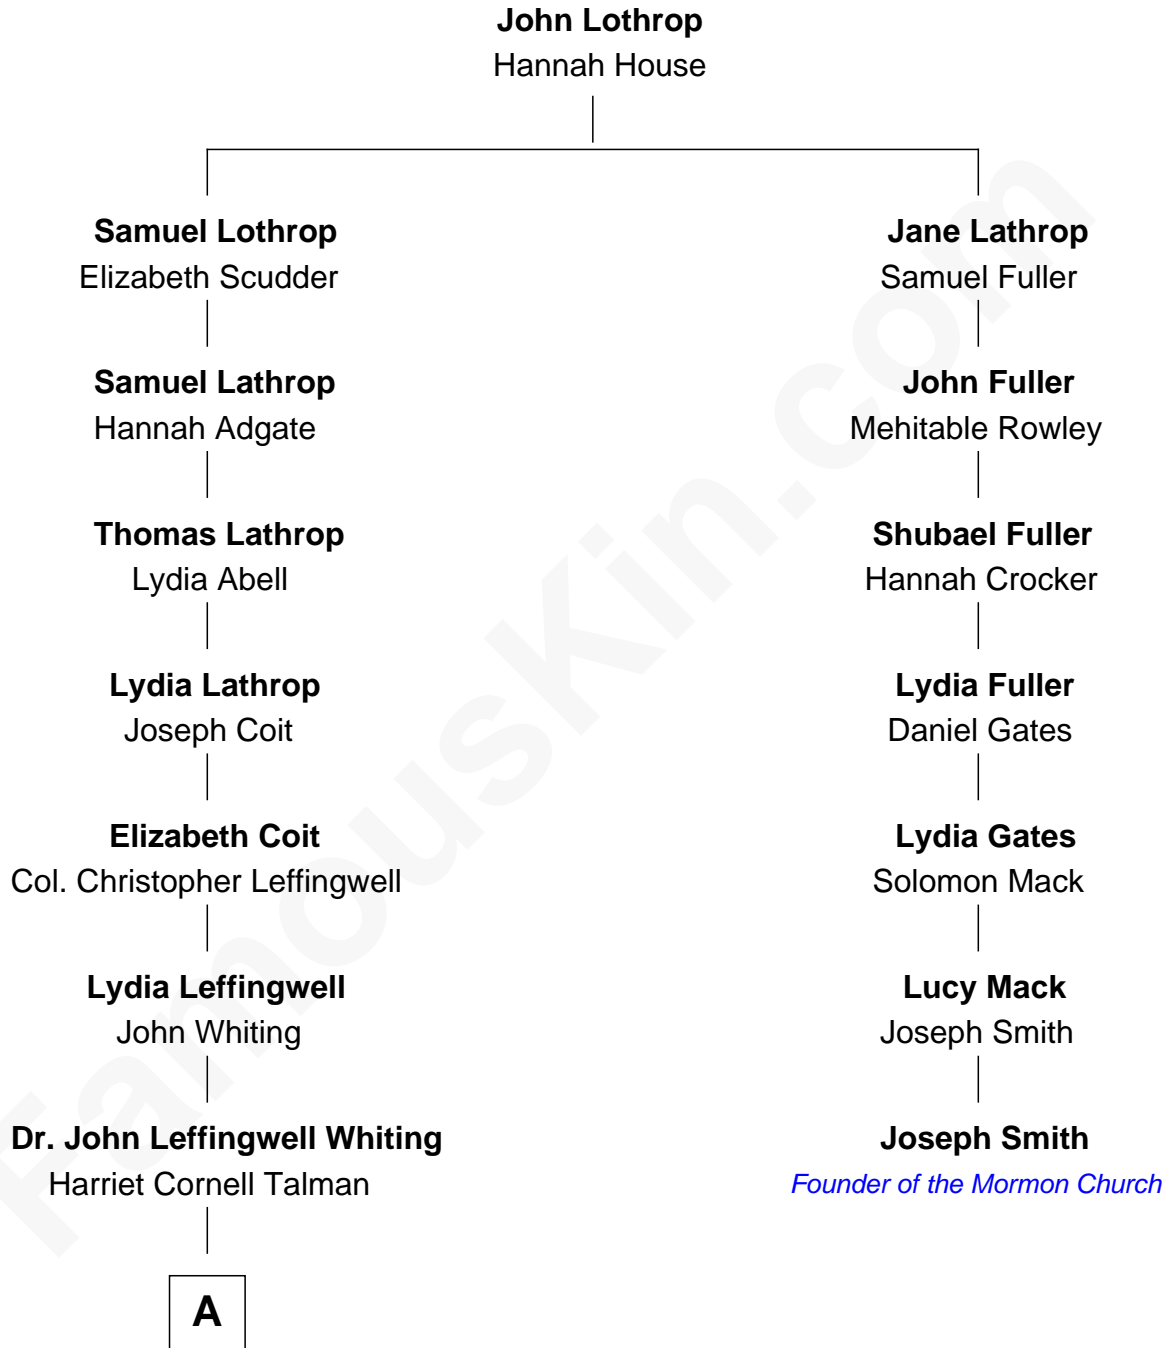

FamousKin.com Relationship Chart of

Adlai Stevenson III

U.S. Senator from Illinois

6th cousin 5 times removed of

Joseph Smith

Founder of the Mormon Church

A

—
John Talman Whiting

Mary Sophia Hill

—
Mary DeGama Whiting

William Borden

—
John Borden

Ellen Wallace Waller

—
Ellen Borden

Adlai Ewing Stevenson

—
Adlai Stevenson III

U.S. Senator from Illinois

FamousKin.com