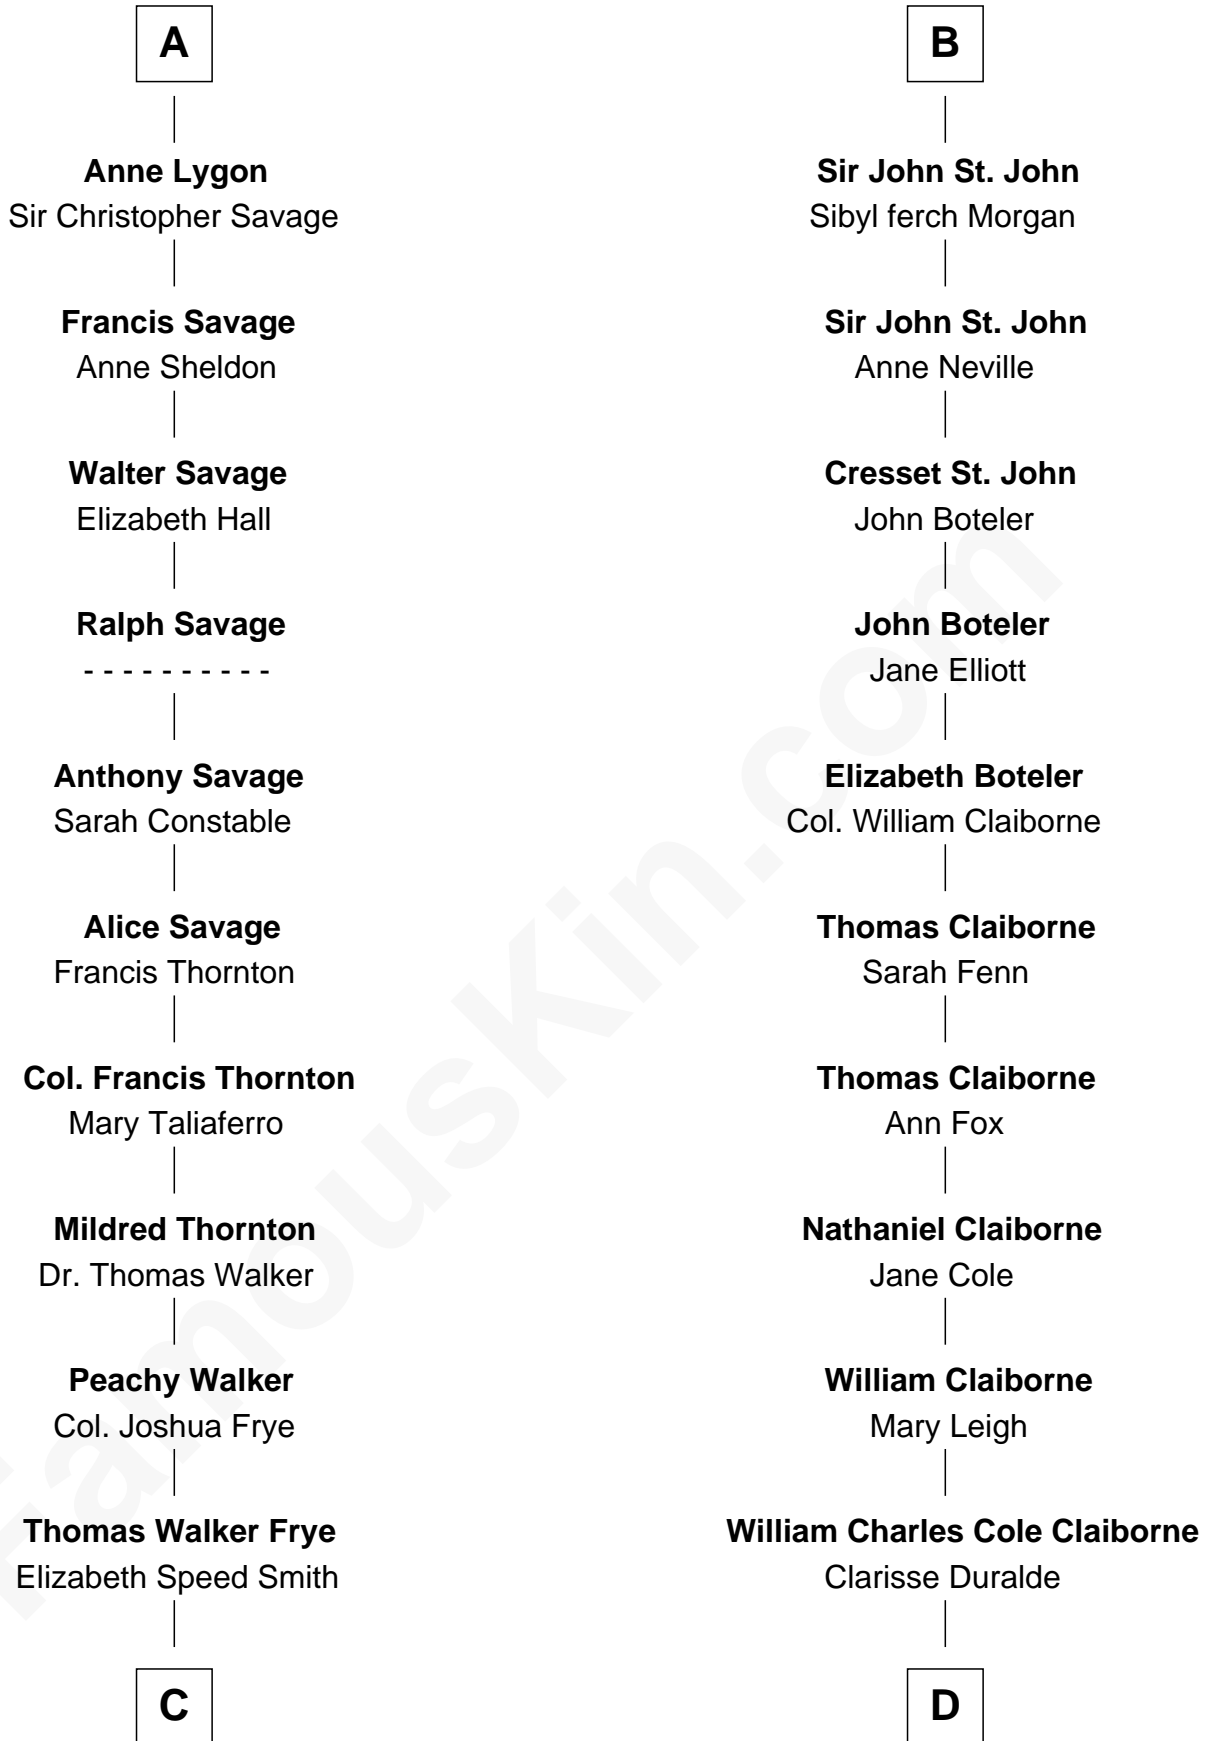

FamousKin.com Relationship Chart of

Adlai Stevenson III

U.S. Senator from Illinois

20th cousin 1 time removed of

Liz Claiborne

Fashion Designer and Founder of Liz Claiborne Inc.

C

Mary Peachy Frye
Rev. Lewis Warner Green

Letitia Green
Adlai Ewing Stevenson

Lewis Green Stevenson
Helen Louise Davis

Adlai Ewing Stevenson
Ellen Borden

Adlai Stevenson III
U.S. Senator from Illinois

D

William Charles Cole Claiborne
Louise de Balathier