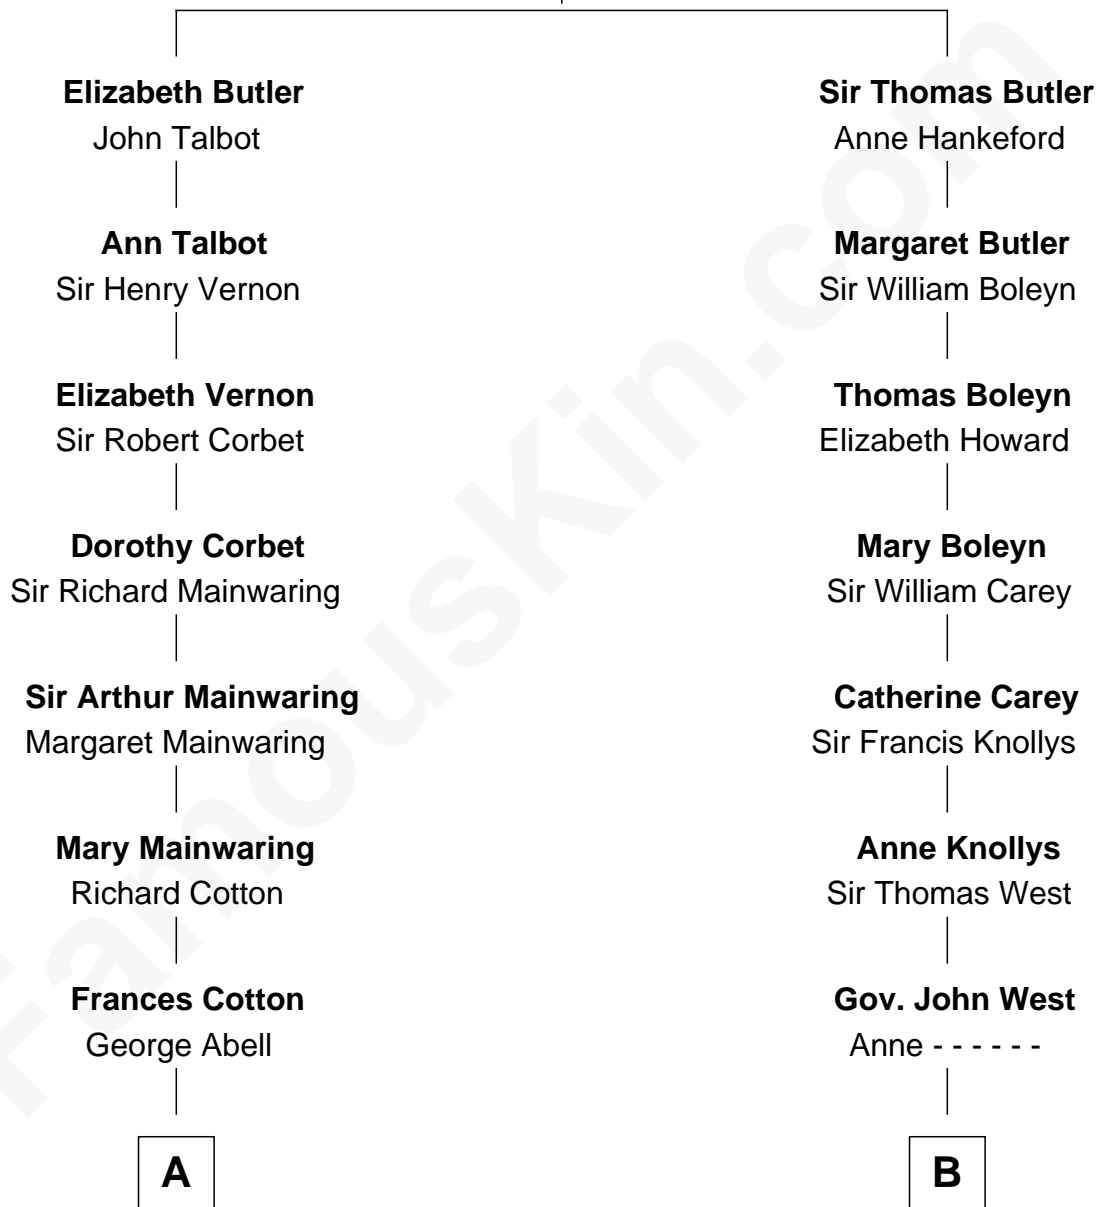

FamousKin.com Relationship Chart of

Adlai Stevenson III

U.S. Senator from Illinois

12th cousin 6 times removed of

William C. C. Claiborne

1st Governor of Louisiana

James Butler
Joan Beauchamp

C

—
Ellen Borden

Adlai Ewing Stevenson

—
Adlai Stevenson III

U.S. Senator from Illinois

FamousKin.com