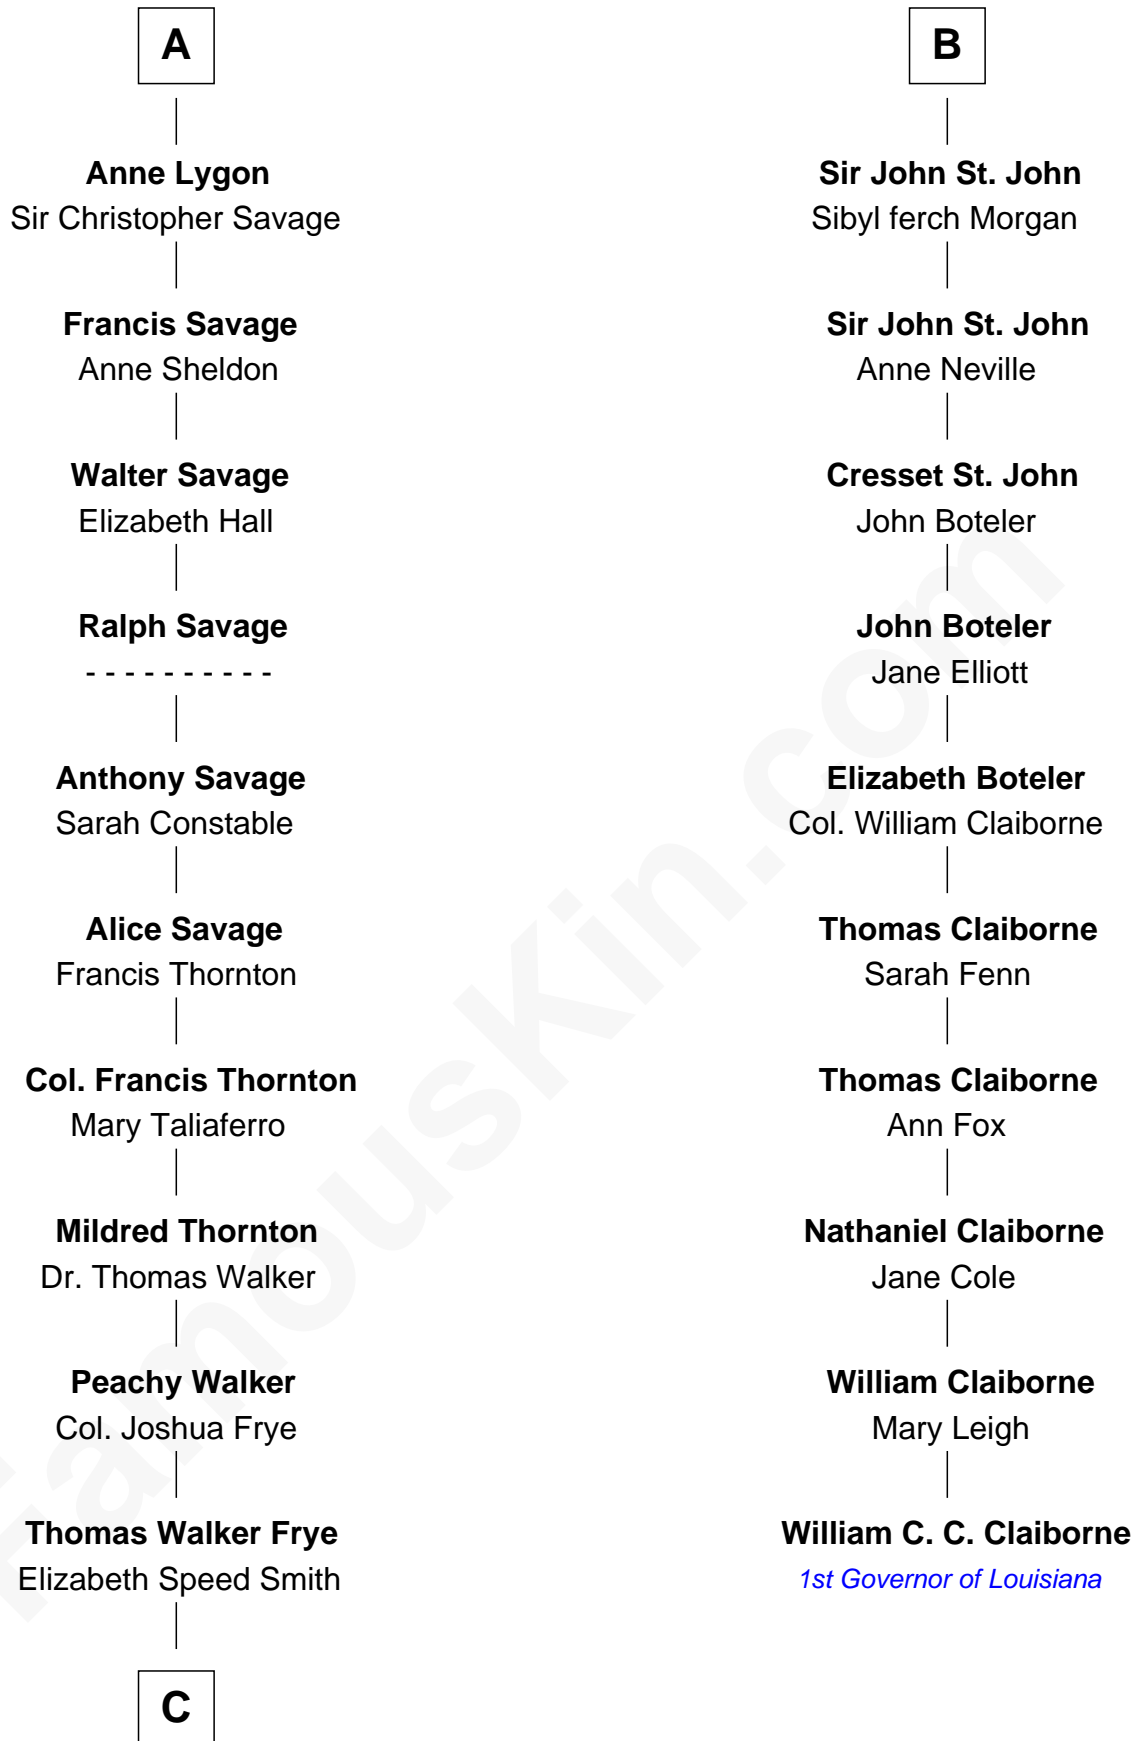

FamousKin.com Relationship Chart of

Adlai Stevenson III

U.S. Senator from Illinois

16th cousin 5 times removed of

William C. C. Claiborne

1st Governor of Louisiana

Sir Walter de Beauchamp

Alice de Tony

C

—
Mary Peachy Frye
Rev. Lewis Warner Green

—
Letitia Green
Adlai Ewing Stevenson

—
Lewis Green Stevenson
Helen Louise Davis

—
Adlai Ewing Stevenson
Ellen Borden

—
Adlai Stevenson III
U.S. Senator from Illinois