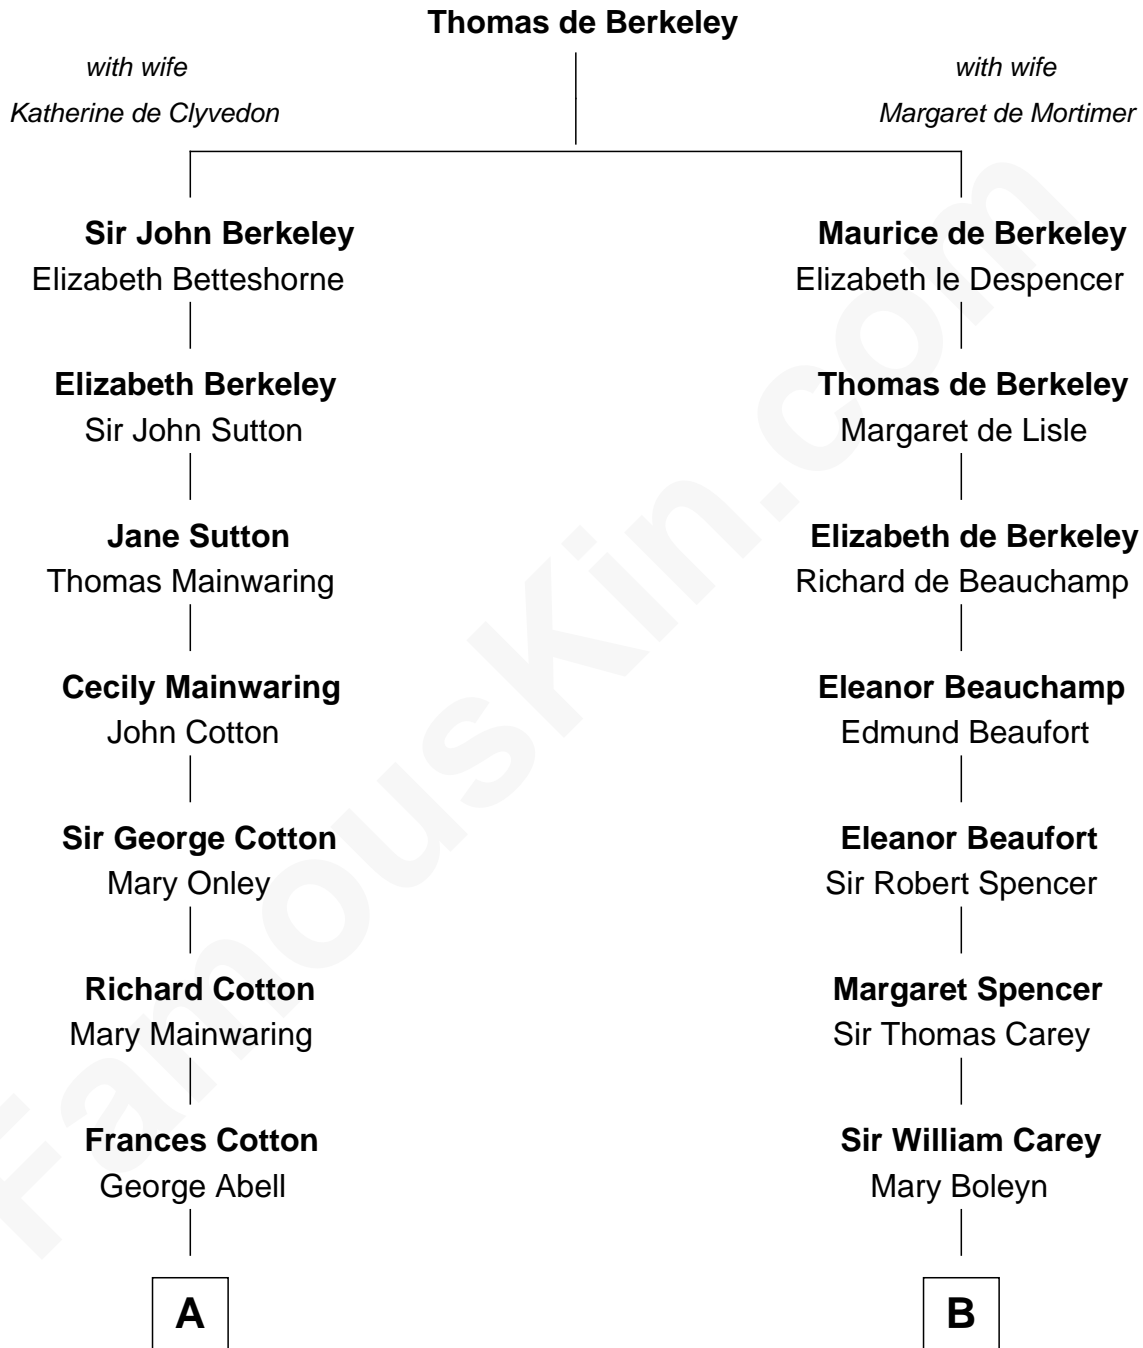

# FamousKin.com Relationship Chart of

**Adlai Stevenson III**

*U.S. Senator from Illinois*

15th cousin 3 times removed of

**William C. C. Claiborne**

*1st Governor of Louisiana*

**C**

**Ellen Borden**

Adlai Ewing Stevenson

**Adlai Stevenson III**

*U.S. Senator from Illinois*

FamousKin.com