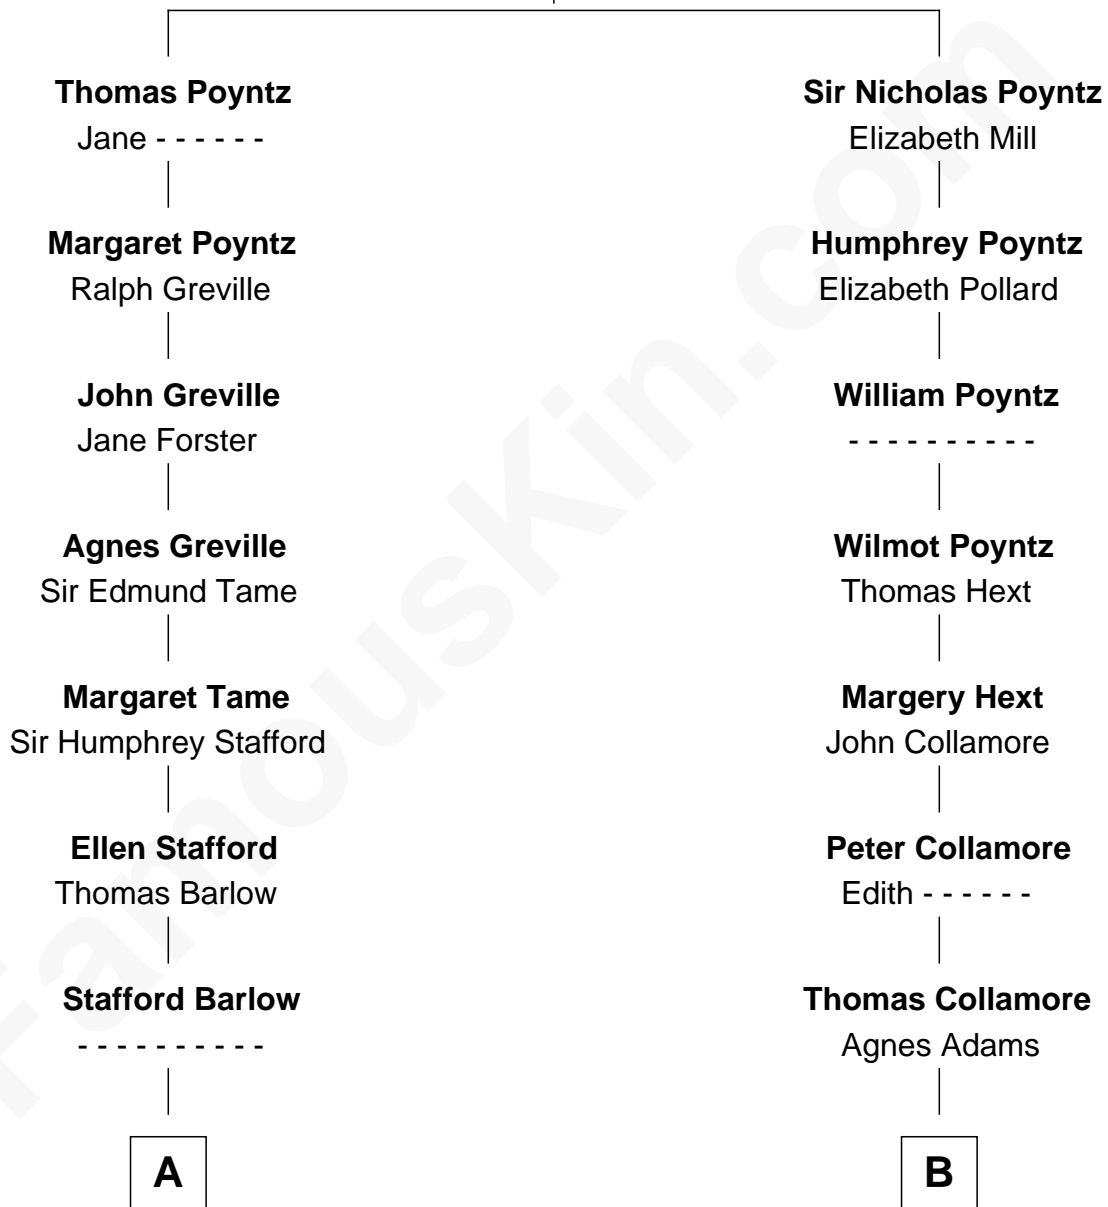

# FamousKin.com Relationship Chart of

**Adlai Stevenson III**

*U.S. Senator from Illinois*

18th cousin 1 time removed of

**Bill Gates**

*Founder of Microsoft*

**Robert Poyntz**  
Katherine FitzNichol

FamousKin.com