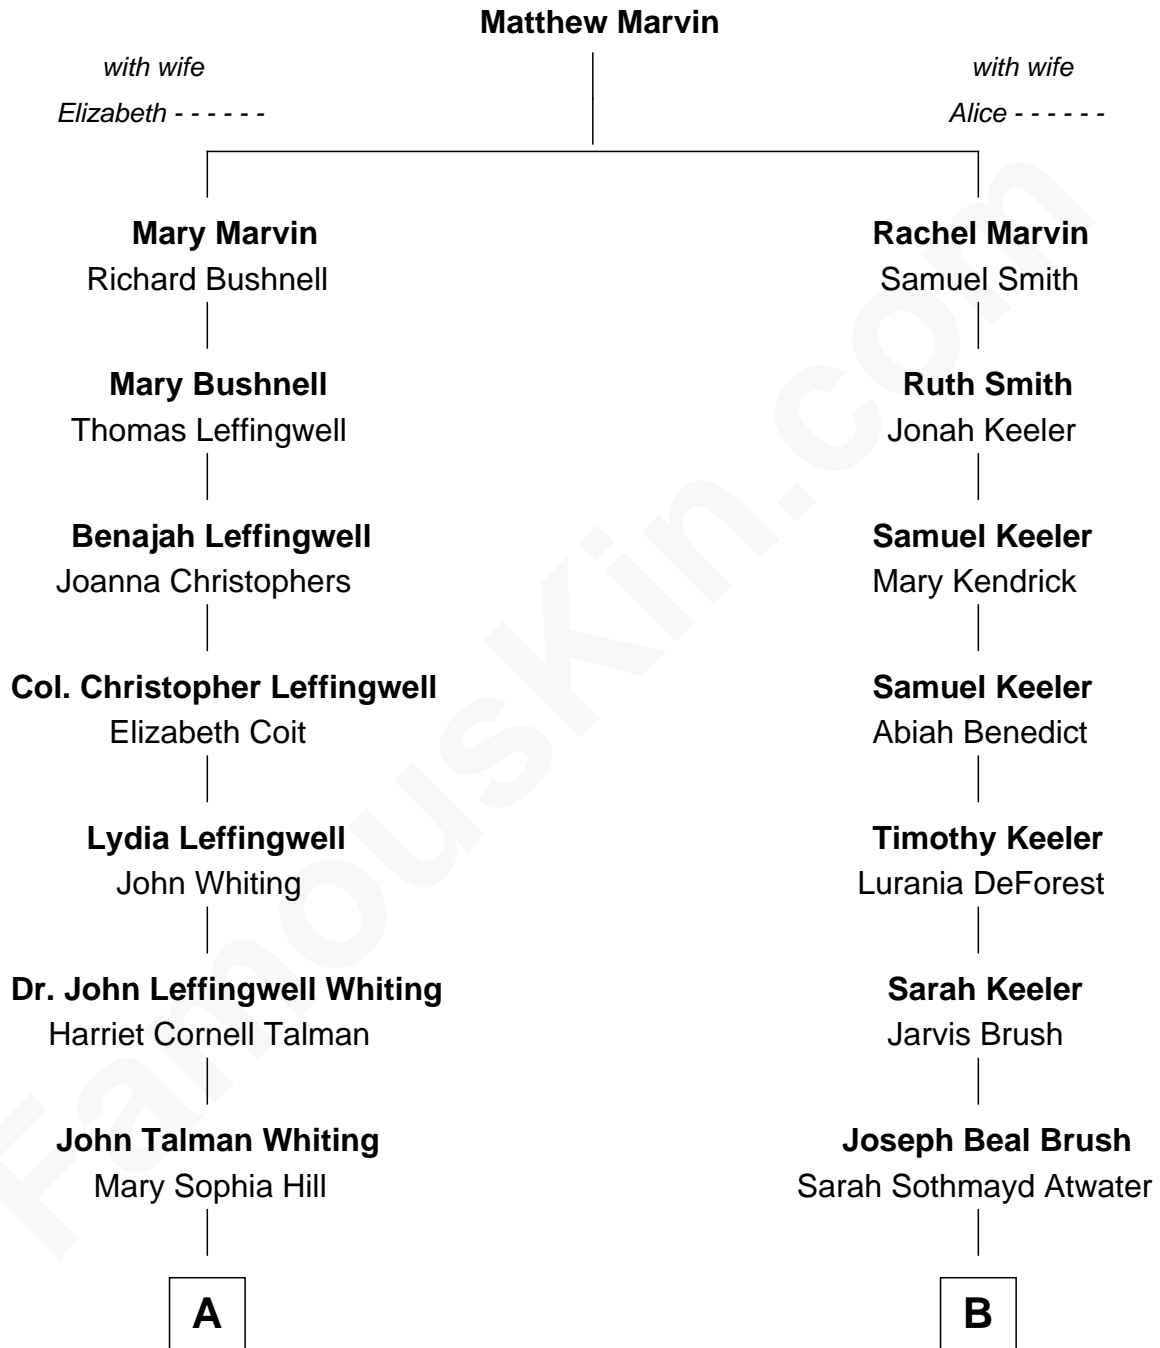

FamousKin.com Relationship Chart of

Adlai Stevenson III
U.S. Senator from Illinois

10th cousin of

Howard Dean
79th Governor of Vermont

Howard Dean photo by [John Hoke](#) (CC BY-SA 2.0)