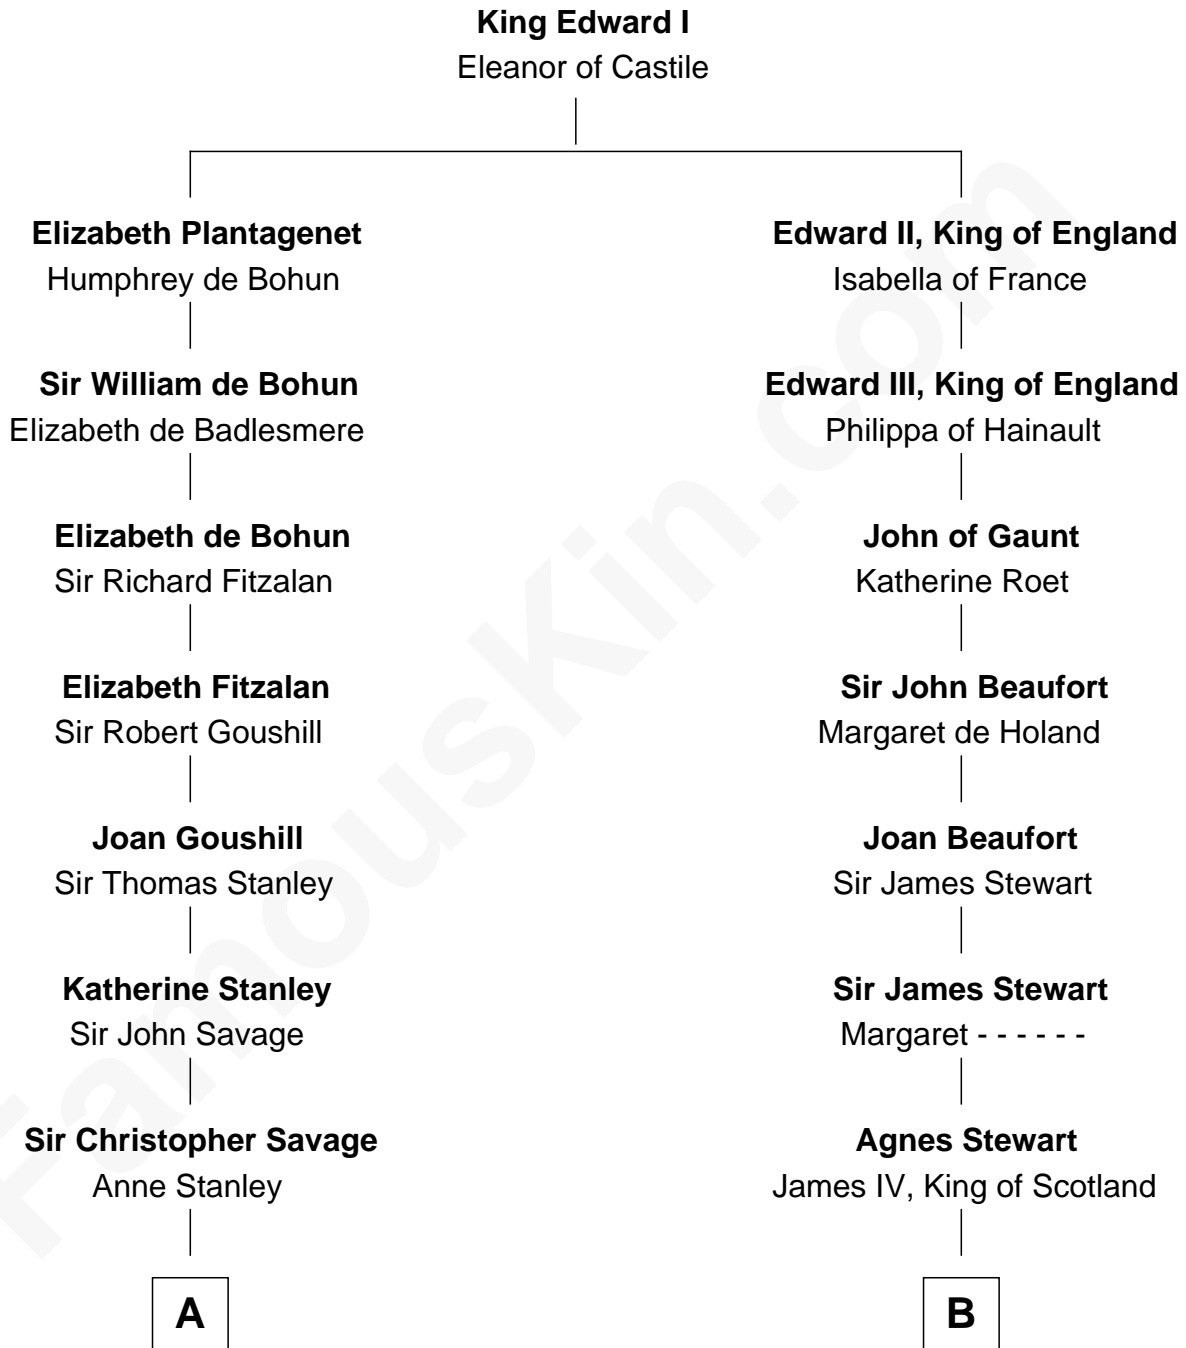

# FamousKin.com Relationship Chart of

**Adlai Stevenson III**  
*U.S. Senator from Illinois*

21st cousin of

**Howard Dean**  
*79th Governor of Vermont*

**C**

**Mary Peachy Frye**  
Rev. Lewis Warner Green

**Letitia Green**  
Adlai Ewing Stevenson

**Lewis Green Stevenson**  
Helen Louise Davis

**Adlai Ewing Stevenson**  
Ellen Borden

**Adlai Stevenson III**  
*U.S. Senator from Illinois*

**D**

**James William Maitland**  
Agnes Jane O'Reilly