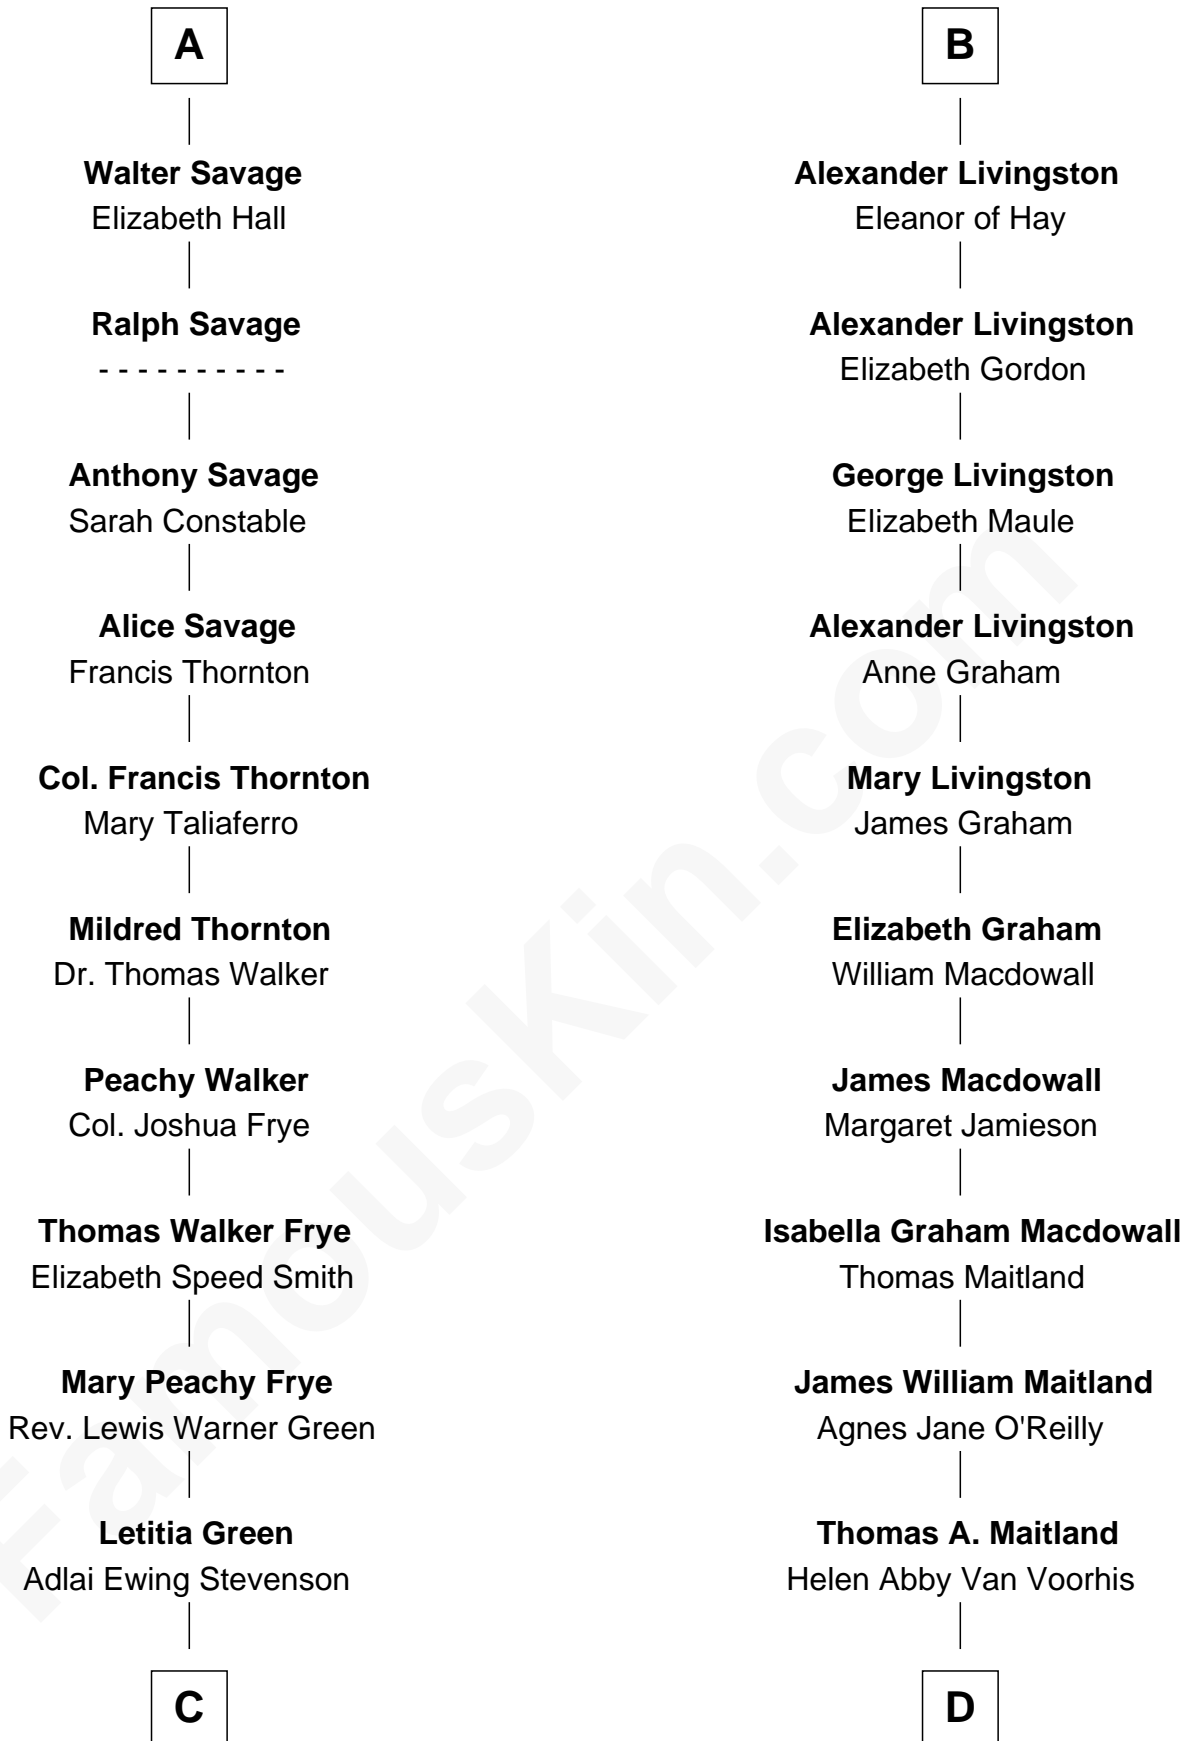

# FamousKin.com Relationship Chart of

**Adlai Stevenson III**  
*U.S. Senator from Illinois*

19th cousin of

**Howard Dean**  
*79th Governor of Vermont*

**Richard Fitzalan**  
Eleanor Plantagenet

**Sir Richard Fitzalan**  
Elizabeth de Bohun

**Elizabeth Fitzalan**  
Sir Robert Goushill

**Joan Goushill**  
Sir Thomas Stanley

**Katherine Stanley**  
Sir John Savage

**Sir Christopher Savage**  
Anne Stanley

**Sir Christopher Savage**  
Anne Lygon

**Francis Savage**  
Anne Sheldon

**A**

**Alice Fitzalan**  
Sir Thomas de Holand

**Margaret de Holand**  
Sir John Beaufort

**Joan Beaufort**  
Sir James Stewart

**Sir James Stewart**  
Margaret - - - - -

**Agnes Stewart**  
James IV, King of Scotland

**Janet Stewart**  
Malcolm Fleming

**Agnes Fleming**  
William Livingston

**B**

**C**

**Lewis Green Stevenson**

Helen Louise Davis

**Adlai Ewing Stevenson**