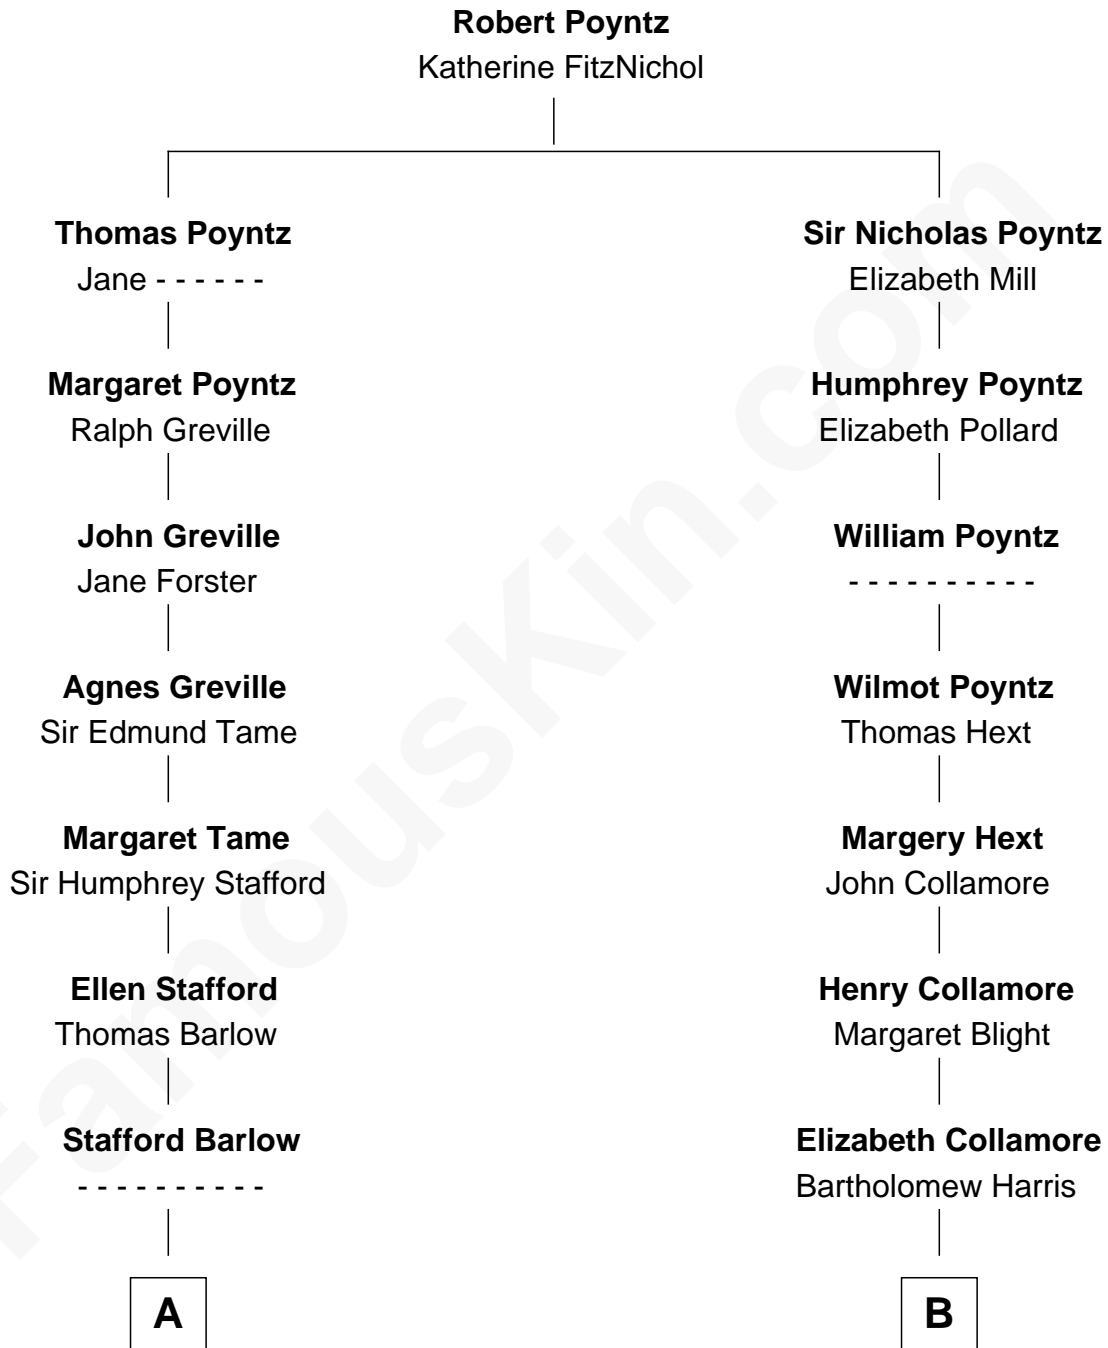

# FamousKin.com Relationship Chart of

**Adlai Stevenson III**  
*U.S. Senator from Illinois*

18th cousin of

**Howard Dean**  
*79th Governor of Vermont*

**C**

**Ellen Borden**  
Adlai Ewing Stevenson

**Adlai Stevenson III**  
*U.S. Senator from Illinois*

**D**

**Andrea Belden Maitland**  
Howard Brush Dean

**Howard Dean**  
*79th Governor of Vermont*

FamousKin.com