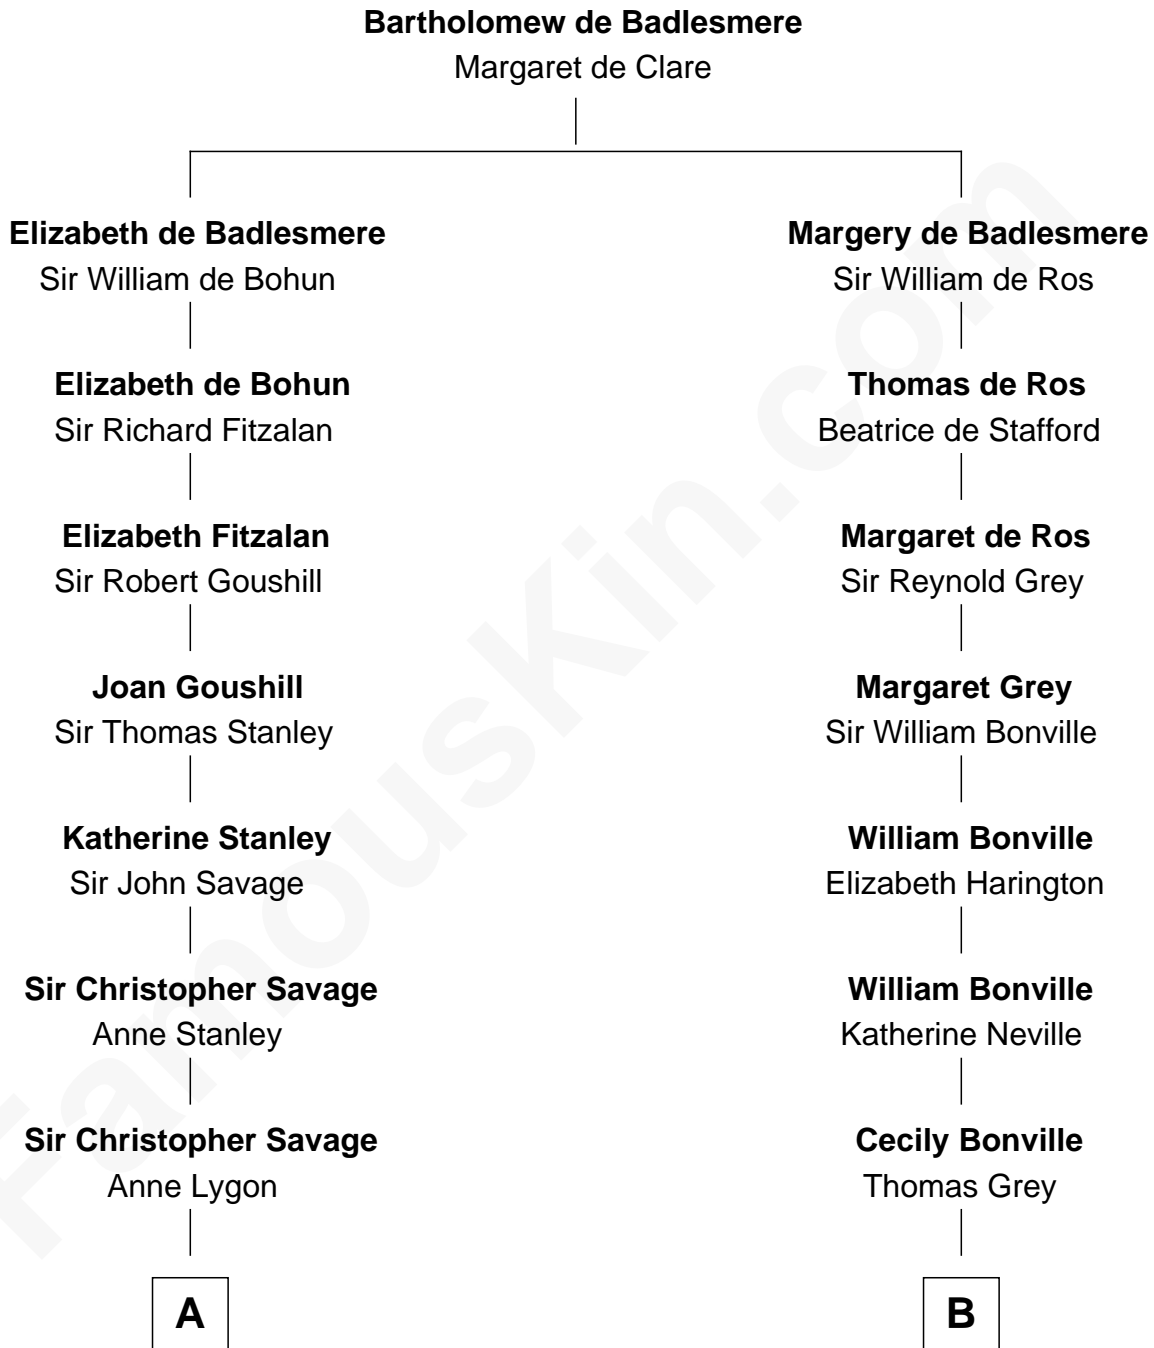

# FamousKin.com Relationship Chart of

**Adlai Stevenson III**

*U.S. Senator from Illinois*

20th cousin of

**Humphrey Bogart**

*Movie Actor*

**C**

**Letitia Green**  
Adlai Ewing Stevenson

**Lewis Green Stevenson**  
Helen Louise Davis

**Adlai Ewing Stevenson**  
Ellen Borden

**Adlai Stevenson III**  
*U.S. Senator from Illinois*

**D**

**Elizabeth Rogers Perkins**  
Harvey Humphrey

**John Perkins Humphrey**  
Frances Dewey Churchill

**Maud Humphrey**  
Dr. Belmont Deforest Bogart

**Humphrey Bogart**  
*Movie Actor*

FamousKin.com