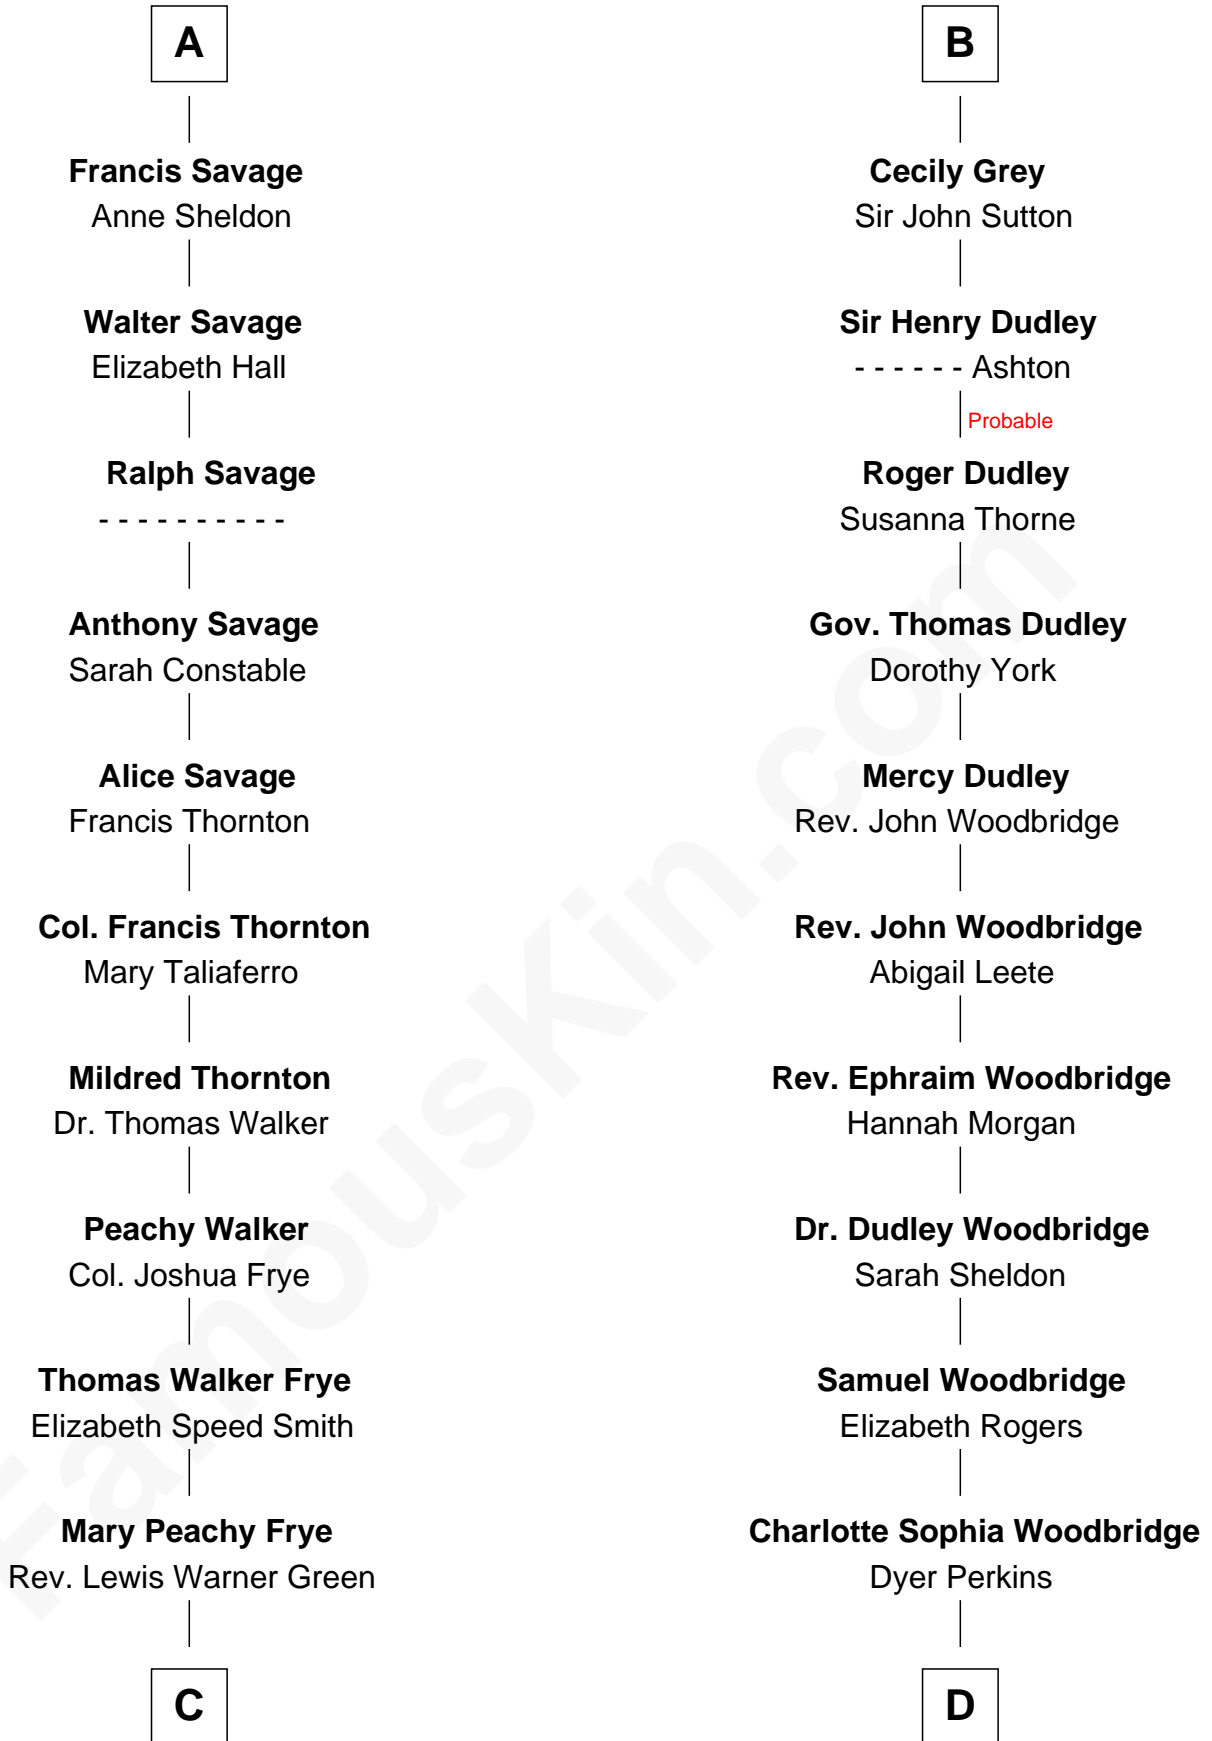

# FamousKin.com Relationship Chart of

**Adlai Stevenson III**

*U.S. Senator from Illinois*

20th cousin of

**Humphrey Bogart**

*Movie Actor*

**C**

**Letitia Green**  
Adlai Ewing Stevenson

**Lewis Green Stevenson**  
Helen Louise Davis

**Adlai Ewing Stevenson**  
Ellen Borden

**Adlai Stevenson III**  
*U.S. Senator from Illinois*

**D**

**Elizabeth Rogers Perkins**  
Harvey Humphrey

**John Perkins Humphrey**  
Frances Dewey Churchill

**Maud Humphrey**  
Dr. Belmont Deforest Bogart

**Humphrey Bogart**  
*Movie Actor*

FamousKin.com