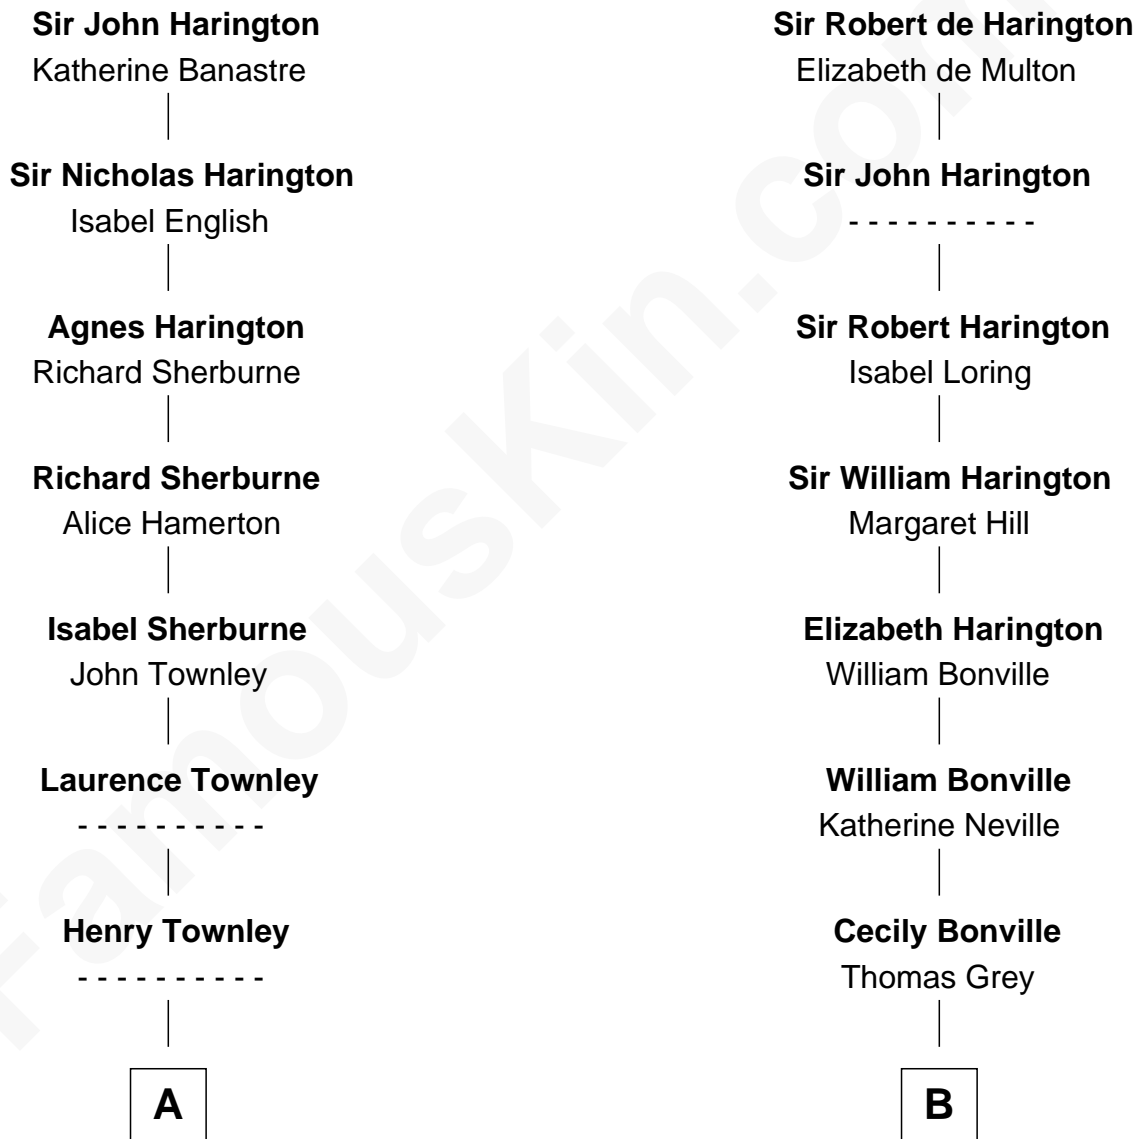

FamousKin.com

Relationship Chart of

Adlai Stevenson III

U.S. Senator from Illinois

20th cousin 1 time removed of

Humphrey Bogart

Movie Actor

Sir John de Harington

Joan - - - - -

C

Mary Peachy Frye
Rev. Lewis Warner Green

Letitia Green
Adlai Ewing Stevenson

Lewis Green Stevenson
Helen Louise Davis

Adlai Ewing Stevenson
Ellen Borden

Adlai Stevenson III
U.S. Senator from Illinois