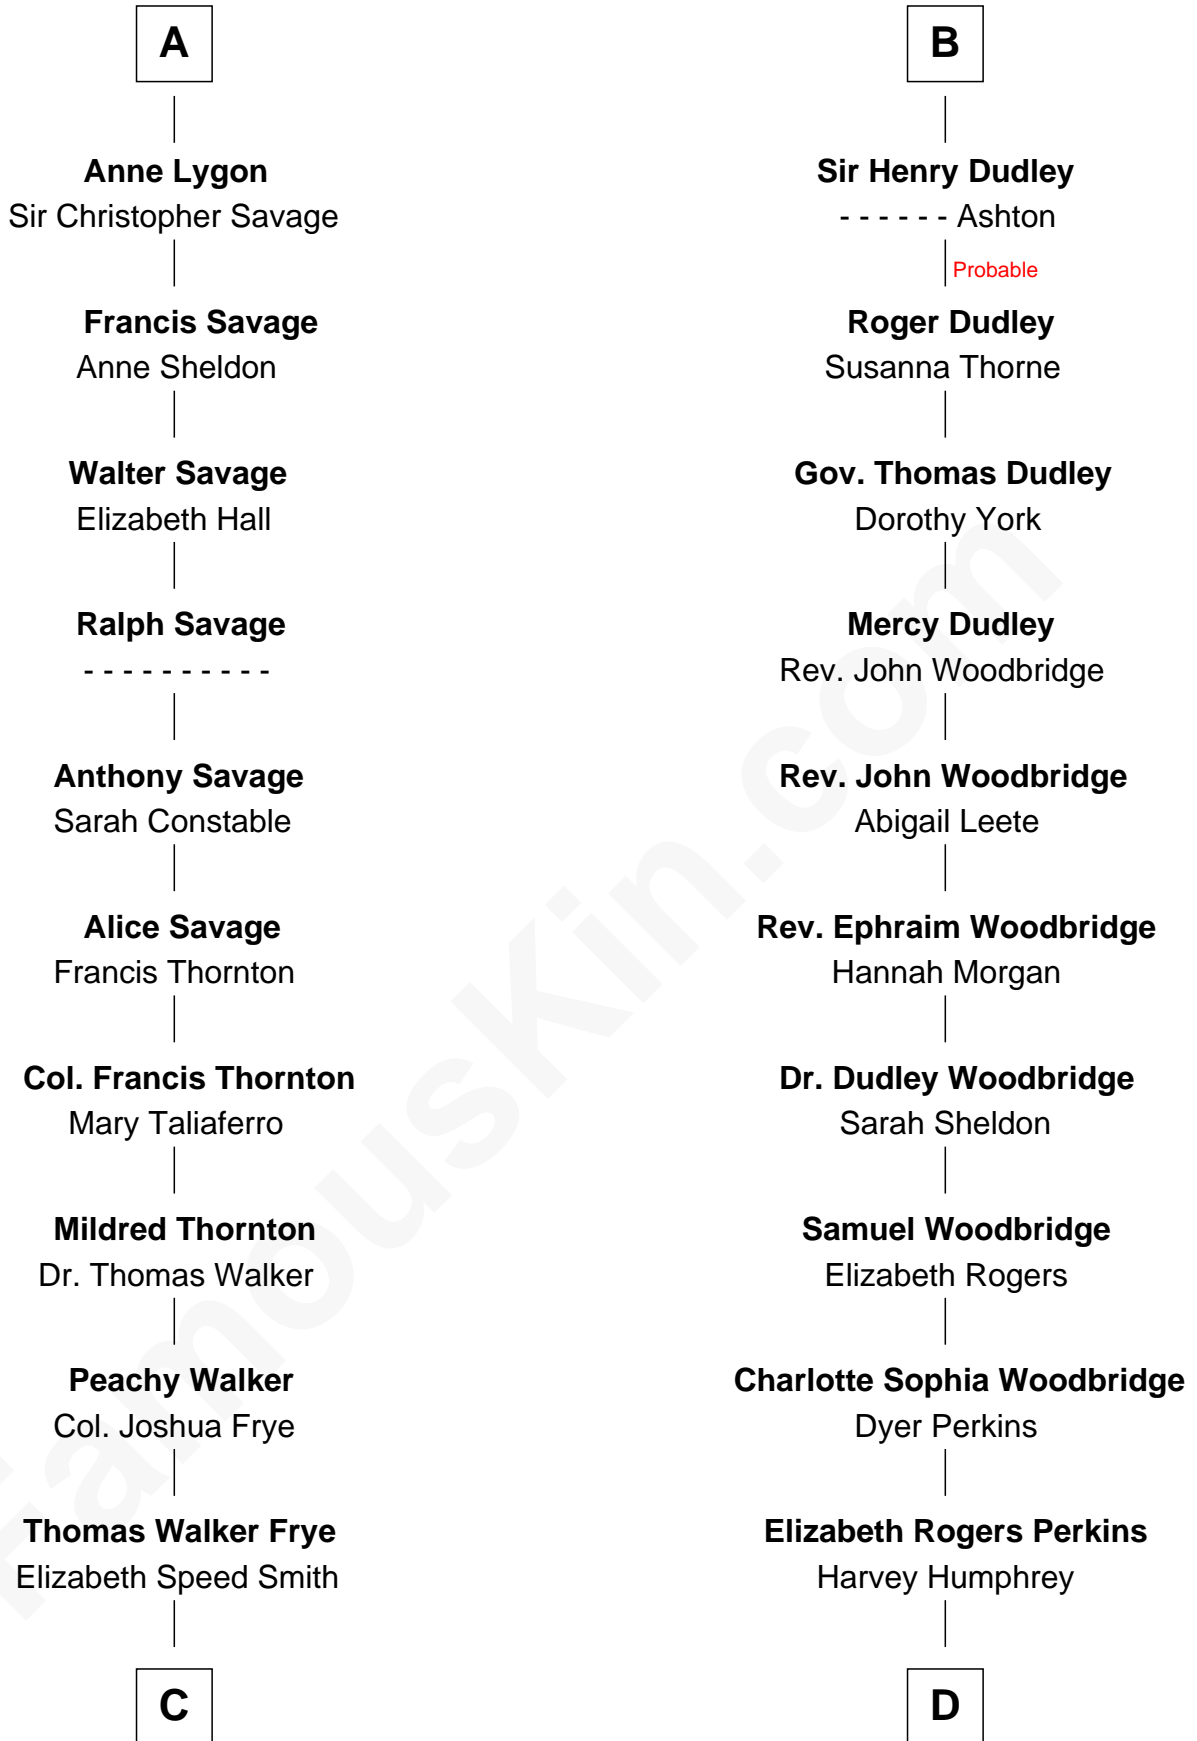

# FamousKin.com Relationship Chart of

**Adlai Stevenson III**

*U.S. Senator from Illinois*

19th cousin 2 times removed of

**Humphrey Bogart**

*Movie Actor*

**Margaret de Audley**

Ralph de Stafford

**C**

**Mary Peachy Frye**  
Rev. Lewis Warner Green

**Letitia Green**  
Adlai Ewing Stevenson

**Lewis Green Stevenson**  
Helen Louise Davis

**Adlai Ewing Stevenson**  
Ellen Borden

**Adlai Stevenson III**  
*U.S. Senator from Illinois*