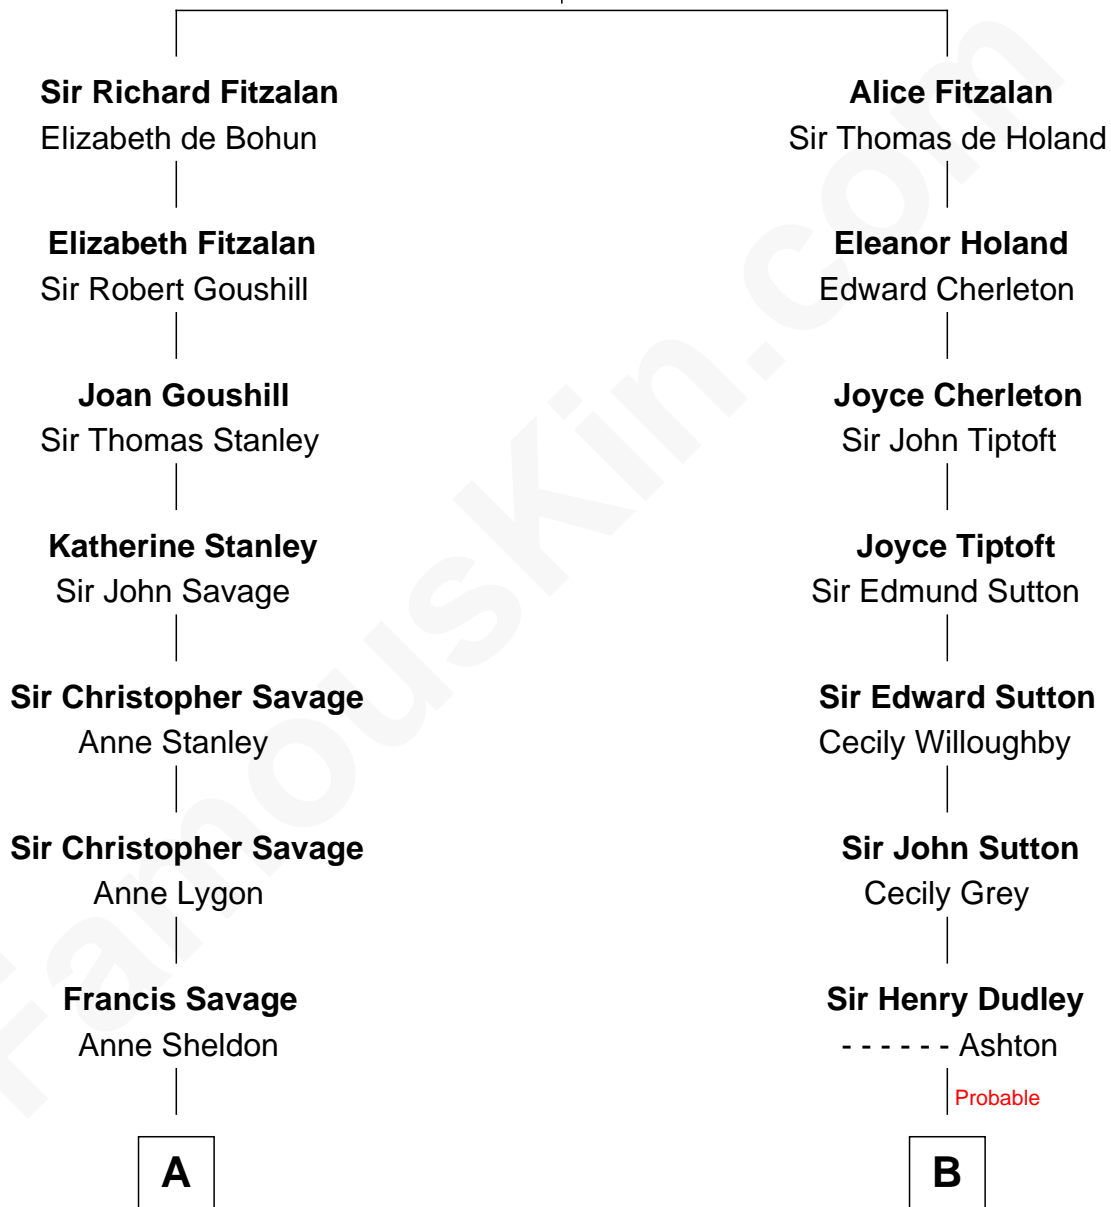

FamousKin.com Relationship Chart of

Adlai Stevenson III

U.S. Senator from Illinois

18th cousin 1 time removed of

Humphrey Bogart

Movie Actor

Richard Fitzalan
Eleanor Plantagenet

FamousKin.com