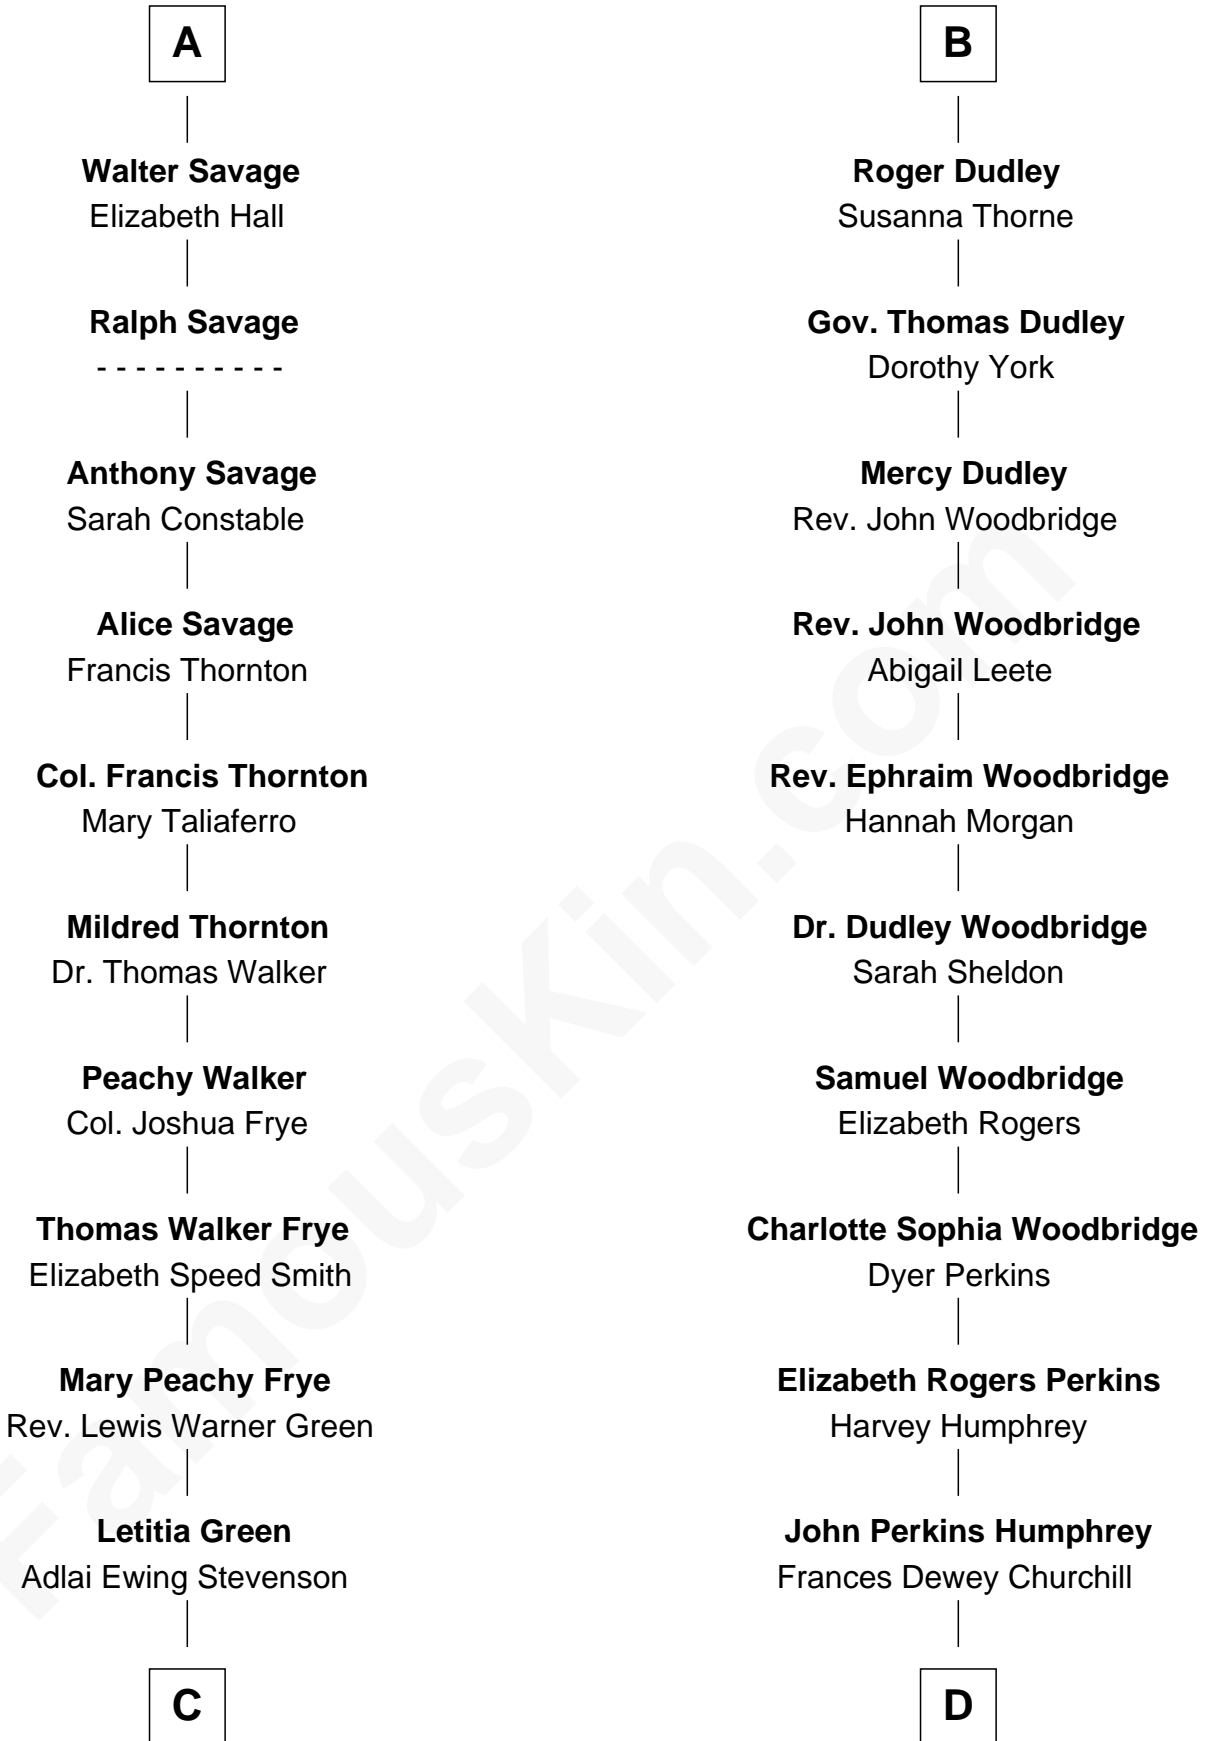

FamousKin.com Relationship Chart of

Adlai Stevenson III

U.S. Senator from Illinois

18th cousin 1 time removed of

Humphrey Bogart

Movie Actor

Richard Fitzalan
Eleanor Plantagenet

FamousKin.com