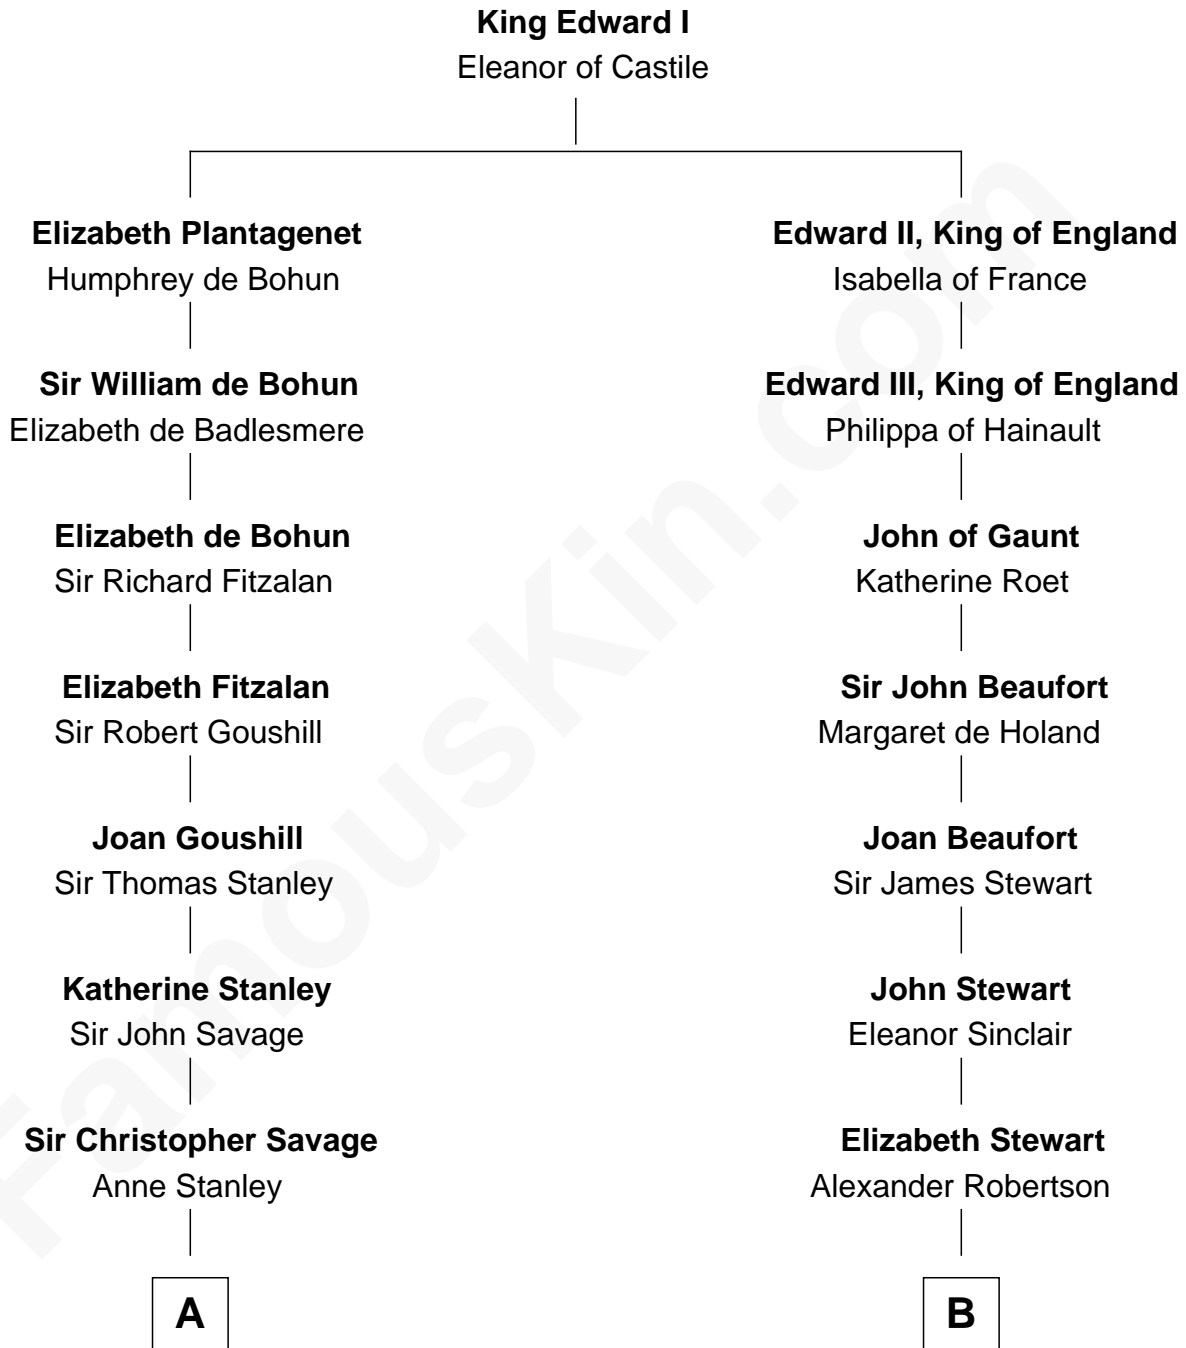

FamousKin.com Relationship Chart of

Adlai Stevenson III

U.S. Senator from Illinois

13th cousin 8 times removed of

Patrick Henry

1st and 6th Governor of Virginia

C

—
Mary Peachy Frye
Rev. Lewis Warner Green

—
Letitia Green
Adlai Ewing Stevenson

—
Lewis Green Stevenson
Helen Louise Davis

—
Adlai Ewing Stevenson
Ellen Borden

—
Adlai Stevenson III
U.S. Senator from Illinois

FamousKin.com