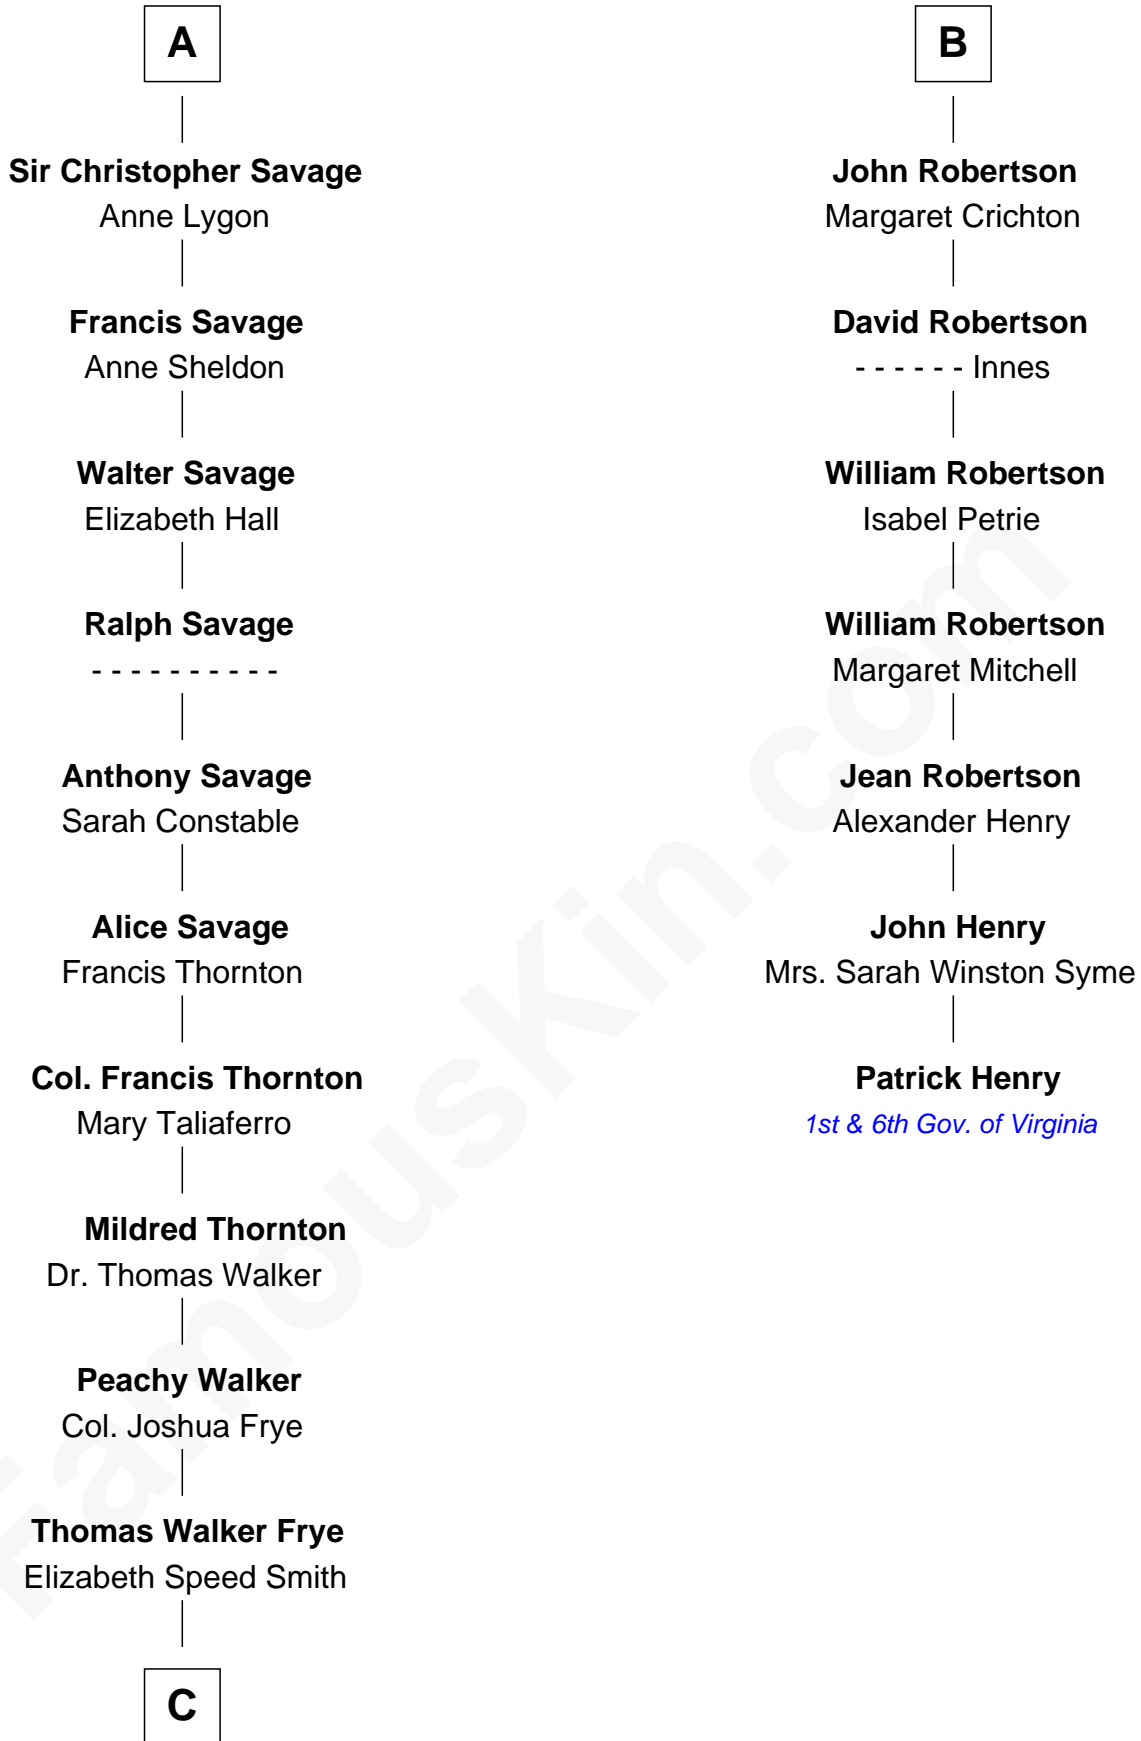

FamousKin.com Relationship Chart of

Adlai Stevenson III

U.S. Senator from Illinois

13th cousin 8 times removed of

Patrick Henry

1st and 6th Governor of Virginia

C

—
Mary Peachy Frye
Rev. Lewis Warner Green

—
Letitia Green
Adlai Ewing Stevenson

—
Lewis Green Stevenson
Helen Louise Davis

—
Adlai Ewing Stevenson
Ellen Borden

—
Adlai Stevenson III
U.S. Senator from Illinois

FamousKin.com