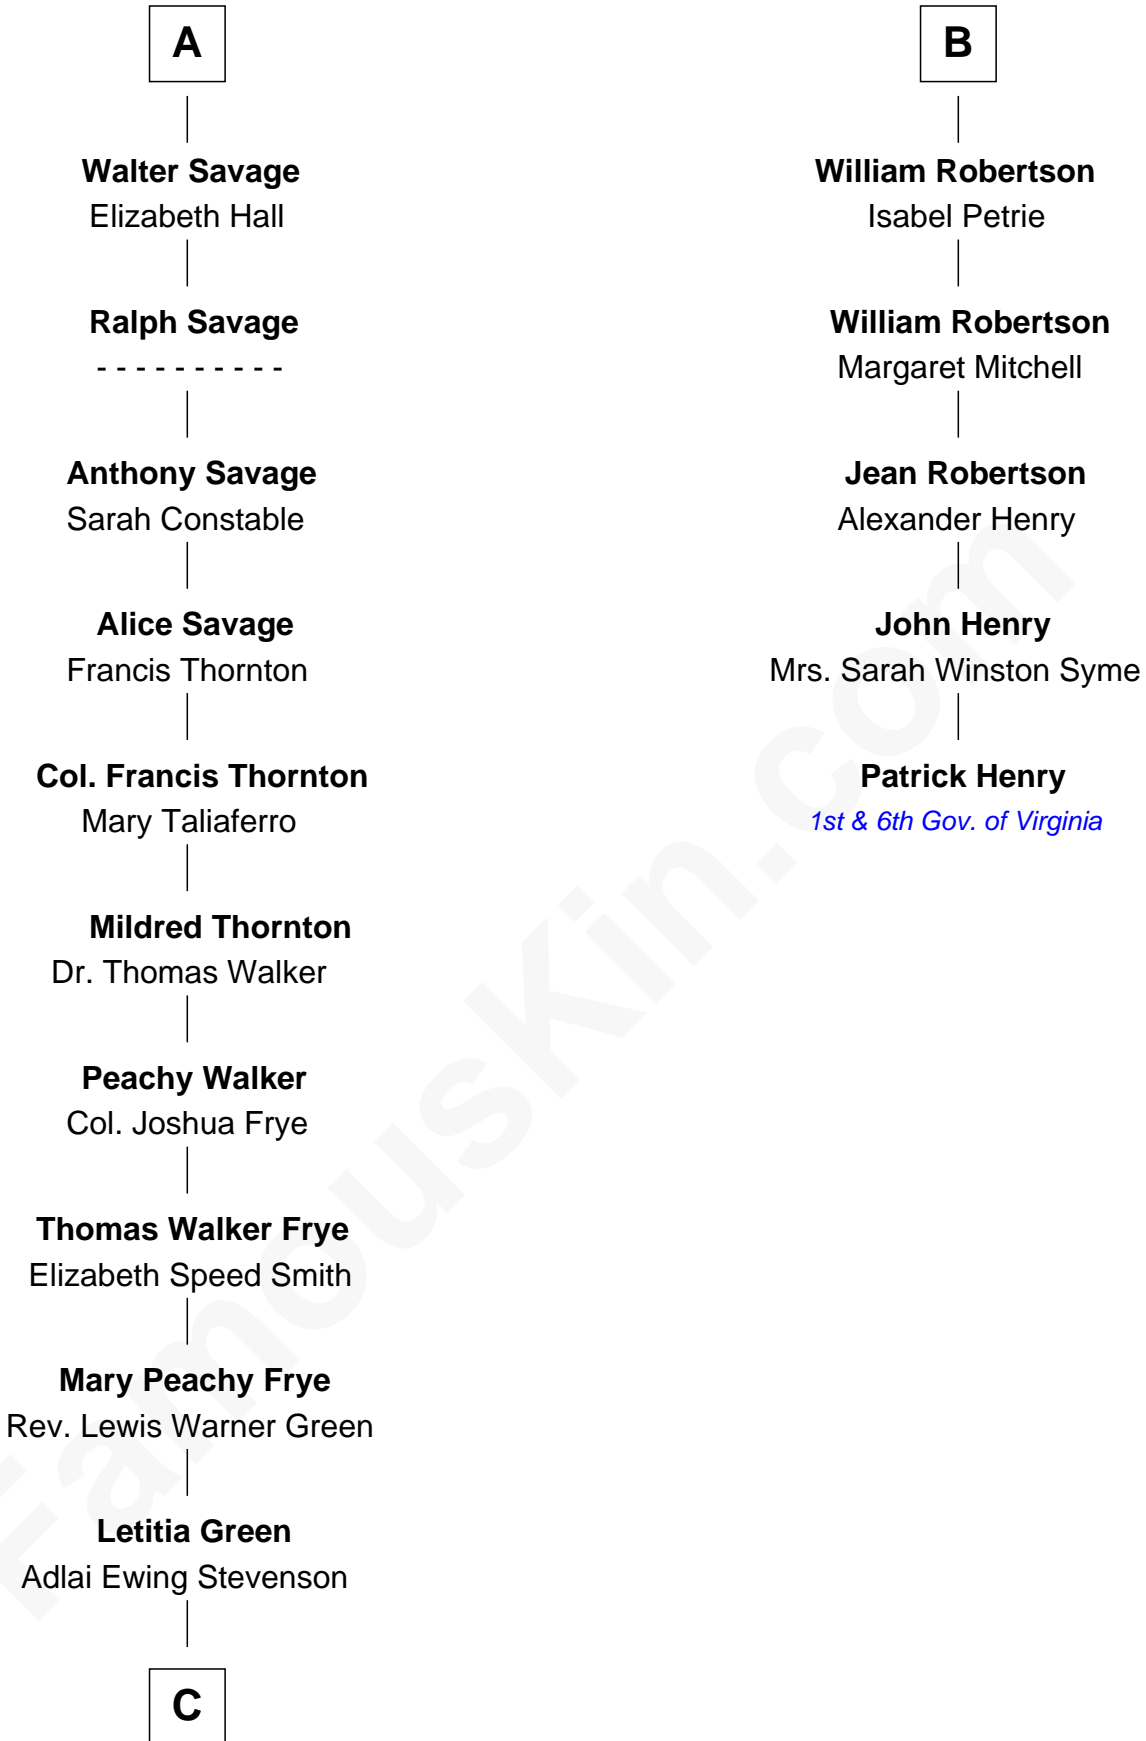

FamousKin.com Relationship Chart of

Adlai Stevenson III

U.S. Senator from Illinois

11th cousin 8 times removed of

Patrick Henry

1st and 6th Governor of Virginia

Richard Fitzalan
Eleanor Plantagenet

Sir Richard Fitzalan
Elizabeth de Bohun

Elizabeth Fitzalan
Sir Robert Goushill

Joan Goushill
Sir Thomas Stanley

Katherine Stanley
Sir John Savage

Sir Christopher Savage
Anne Stanley

Sir Christopher Savage
Anne Lygon

Francis Savage
Anne Sheldon

A

Alice Fitzalan
Sir Thomas de Holand

Margaret de Holand
Sir John Beaufort

Joan Beaufort
Sir James Stewart

John Stewart
Eleanor Sinclair

Elizabeth Stewart
Alexander Robertson

John Robertson
Margaret Crichton

David Robertson
----- Innes

B

C

—
Lewis Green Stevenson

Helen Louise Davis

—
Adlai Ewing Stevenson

Ellen Borden

—
Adlai Stevenson III

U.S. Senator from Illinois

FamousKin.com