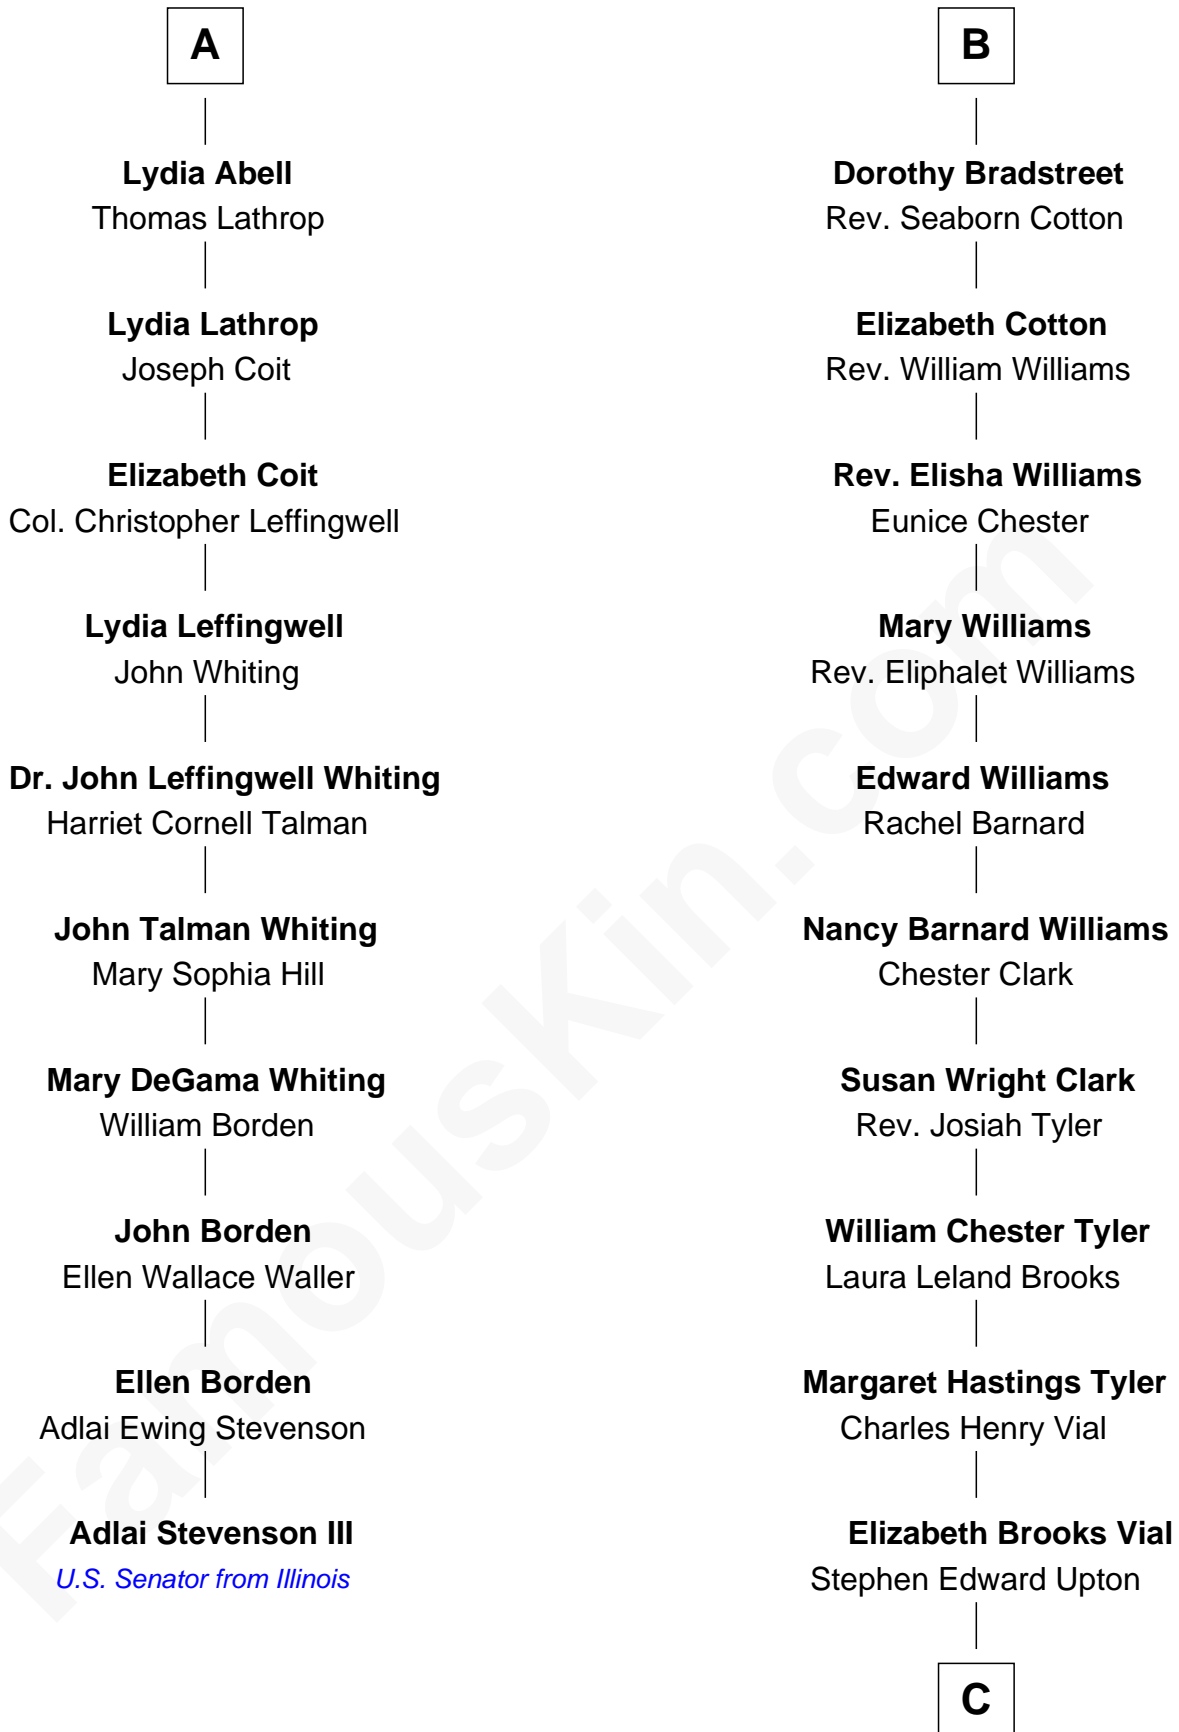

# FamousKin.com Relationship Chart of

**Adlai Stevenson III**

*U.S. Senator from Illinois*

16th cousin 2 times removed of

**Kate Upton**

*Sports Illustrated Swimsuit Cover Model*

C

Jefferson Matthew Upton