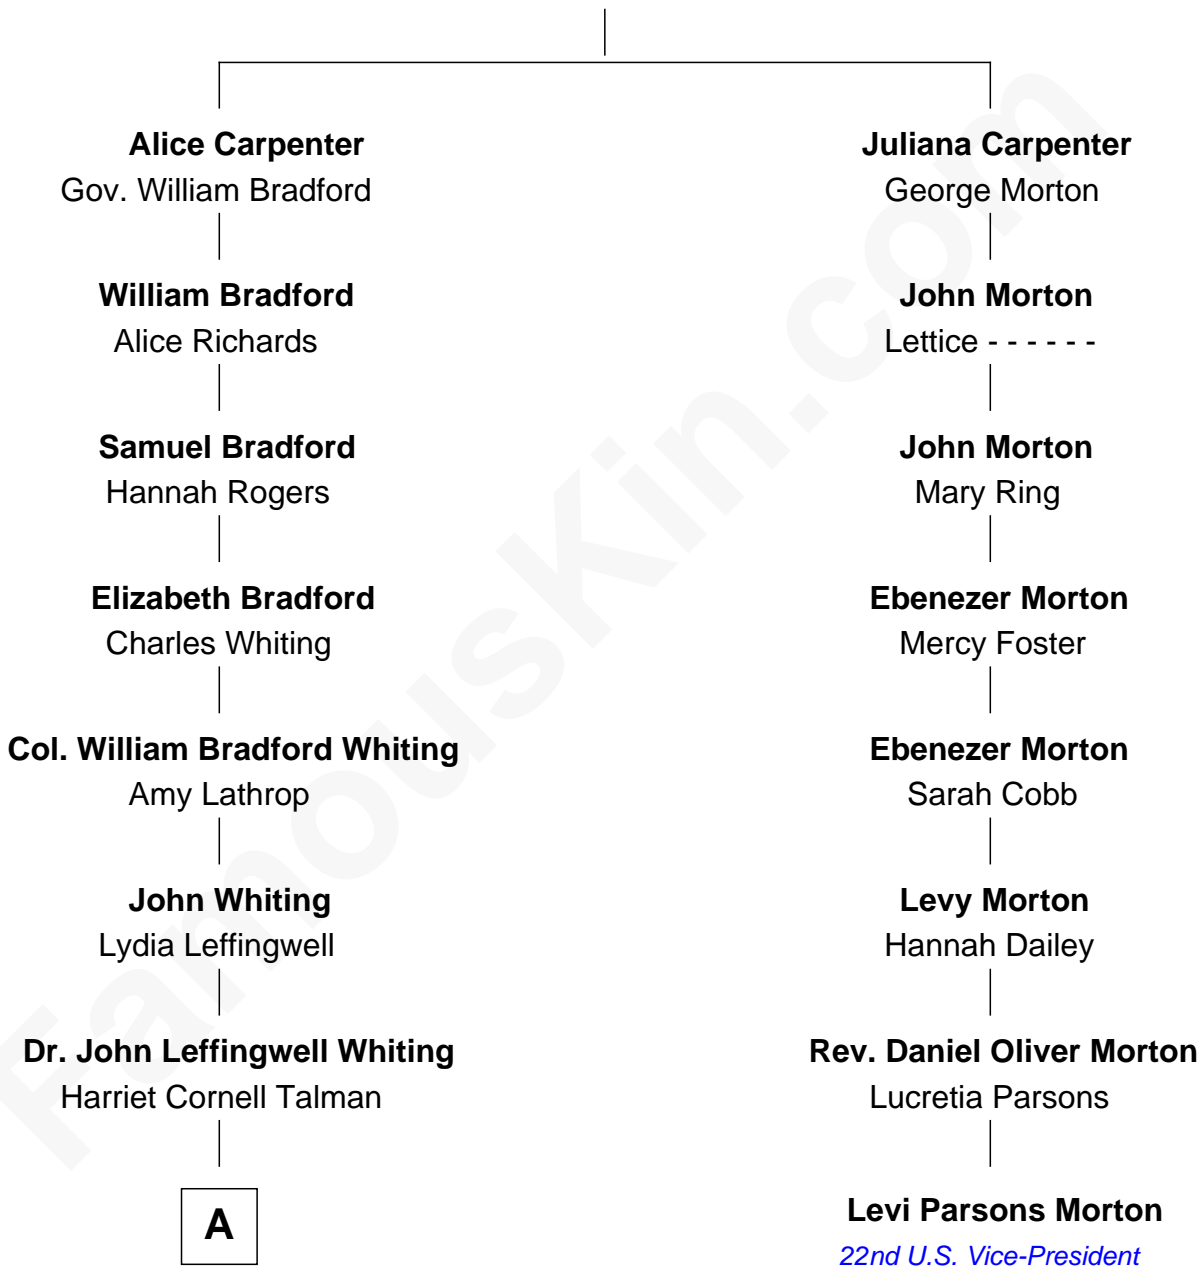

# FamousKin.com Relationship Chart of

**Adlai Stevenson III**

*U.S. Senator from Illinois*

7th cousin 4 times removed of

**Levi Parsons Morton**

*22nd U.S. Vice-President*

**Alexander Carpenter**

**A**

|  
**John Talman Whiting**

Mary Sophia Hill

|  
**Mary DeGama Whiting**

William Borden

|  
**John Borden**

Ellen Wallace Waller

|  
**Ellen Borden**

Adlai Ewing Stevenson

|  
**Adlai Stevenson III**

*U.S. Senator from Illinois*