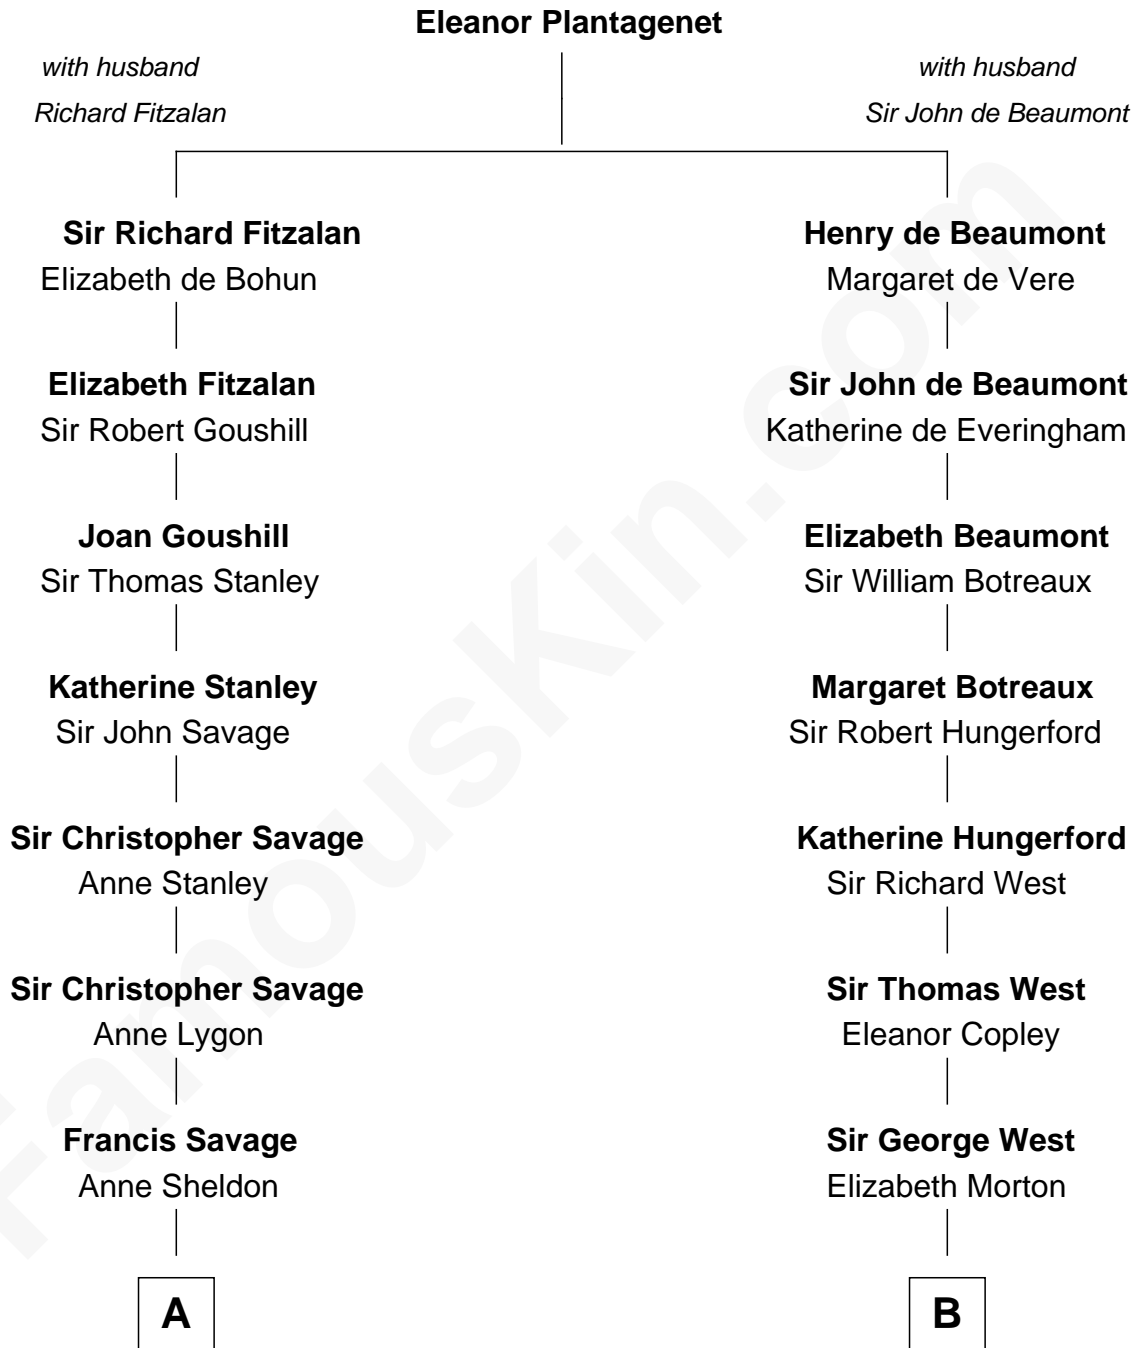

FamousKin.com Relationship Chart of

Adlai Stevenson III

U.S. Senator from Illinois

19th cousin of

Ray Bradbury

Author of The Martian Chronicles

FamousKin.com