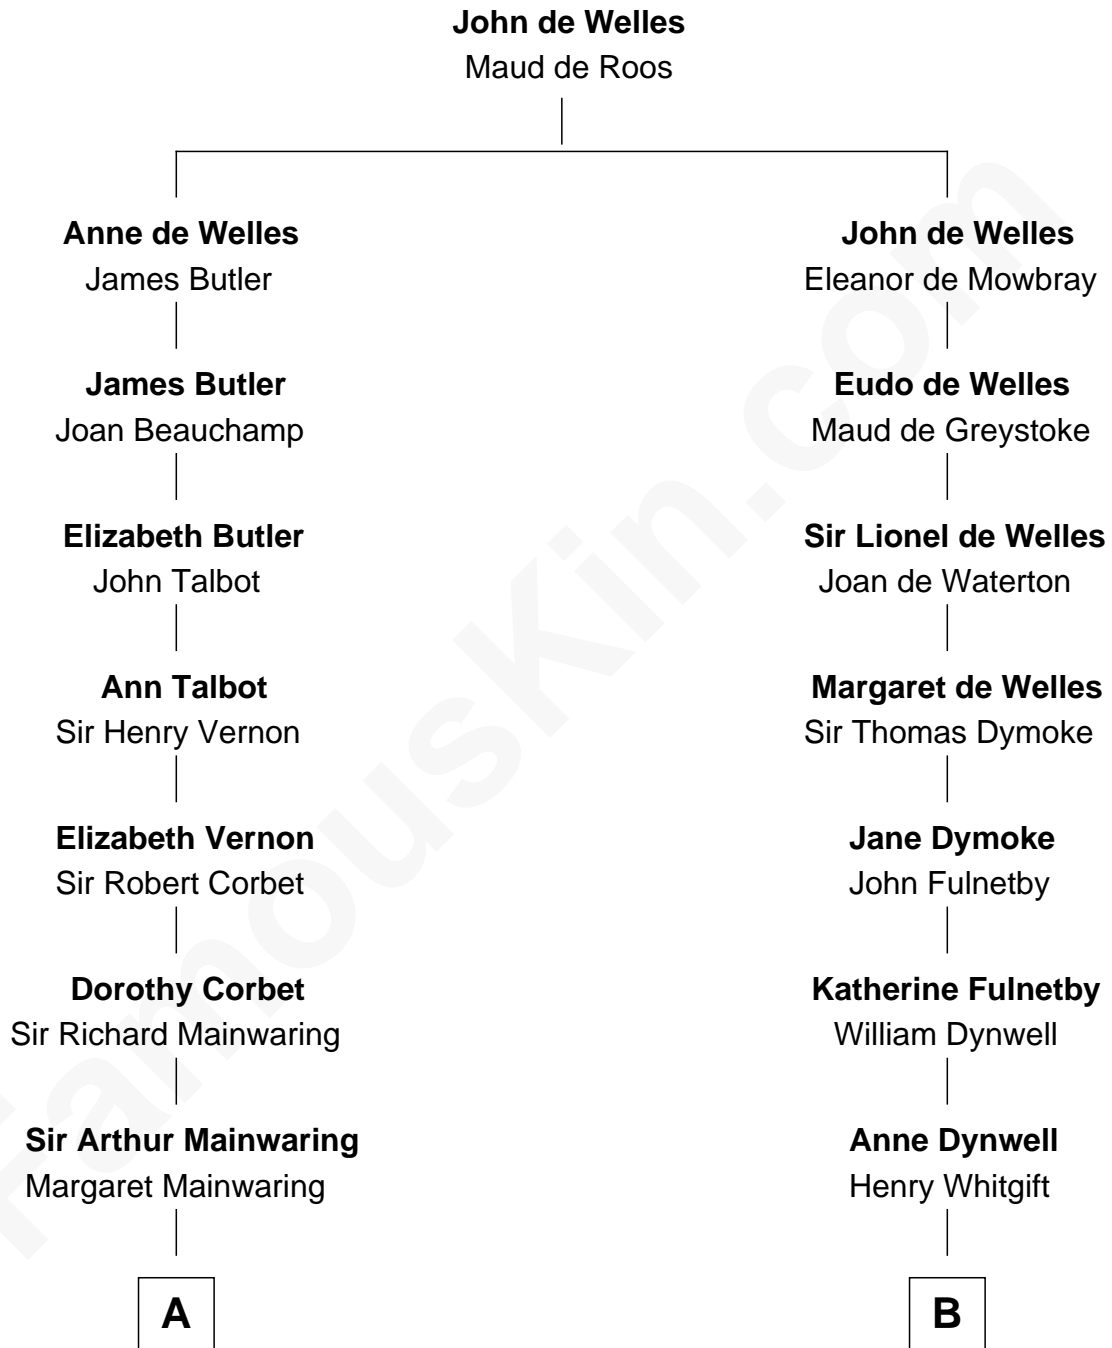

FamousKin.com
Relationship Chart of
Adlai Stevenson III
U.S. Senator from Illinois

18th cousin 2 times removed of
Ray Bradbury
Author of The Martian Chronicles

FamousKin.com