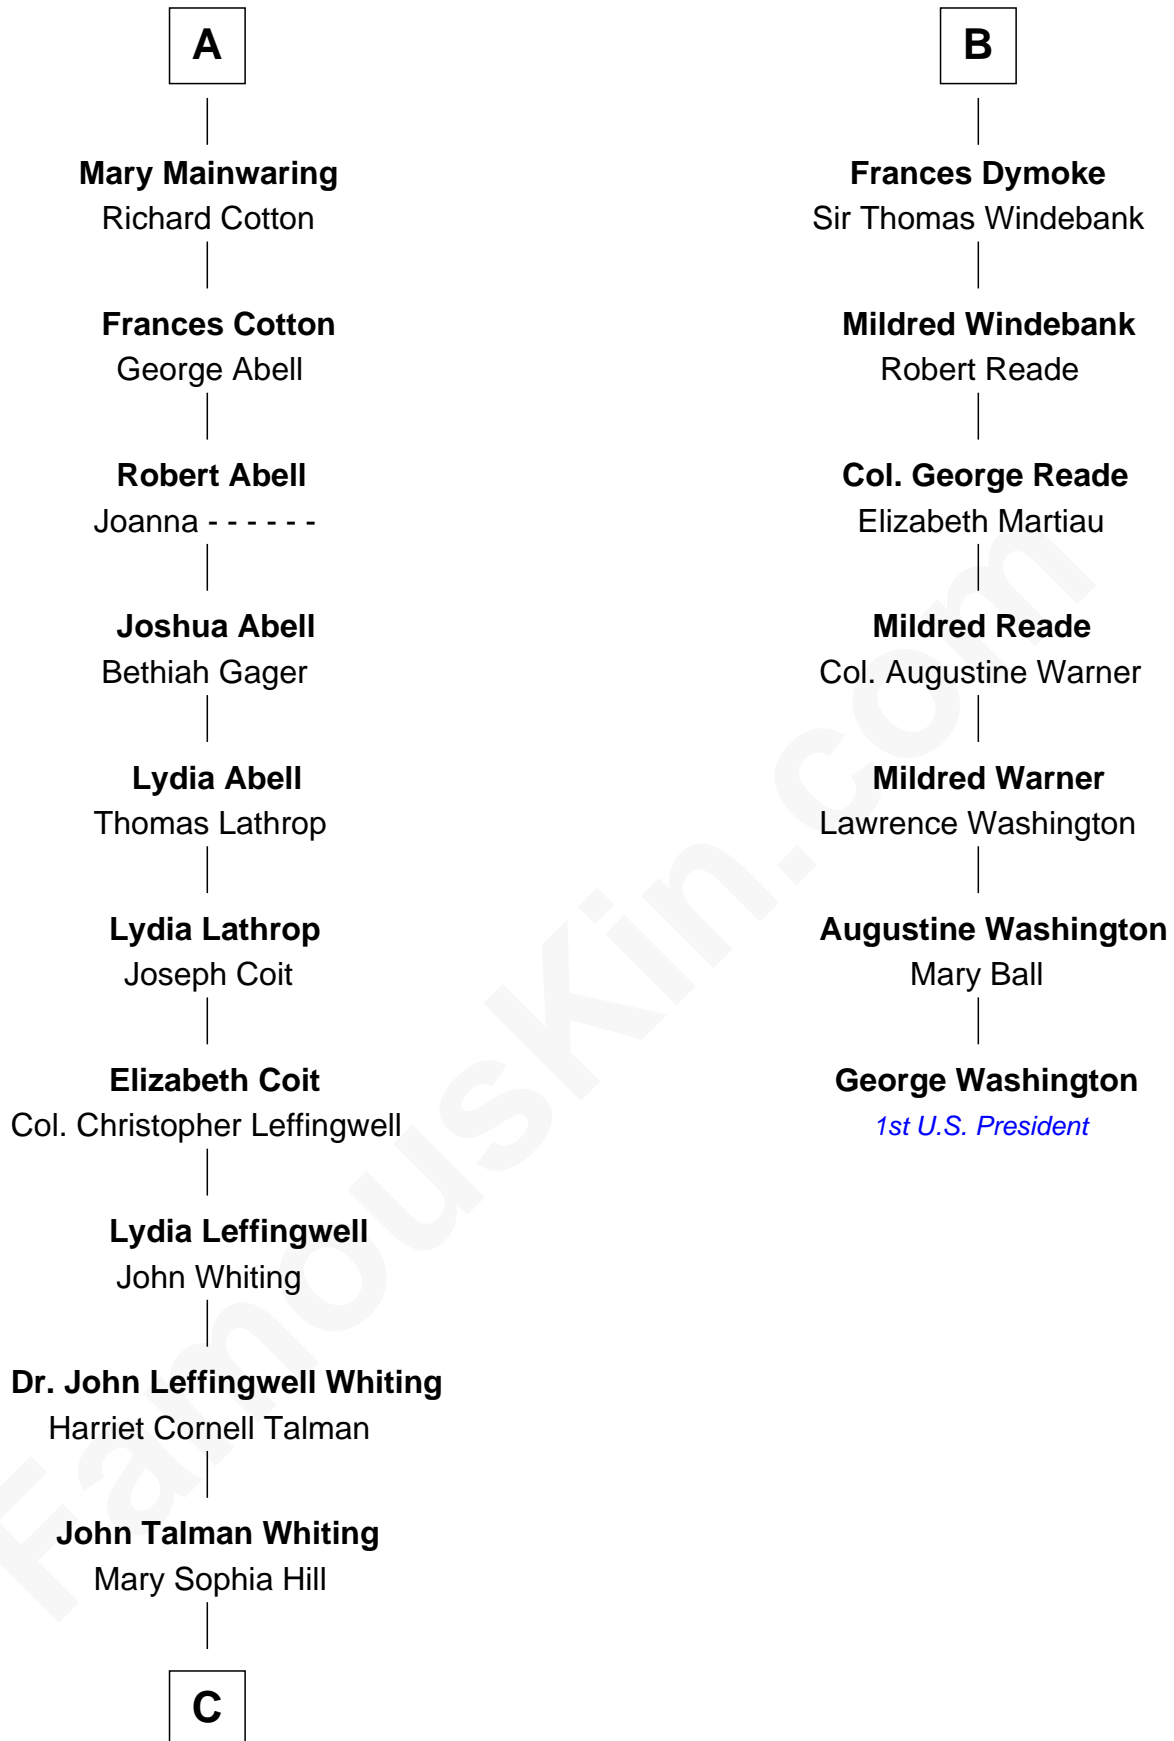

FamousKin.com Relationship Chart of

Adlai Stevenson III

U.S. Senator from Illinois

13th cousin 7 times removed of

George Washington

1st U.S. President

Sir Thomas de Beauchamp

Katherine de Mortimer

Sir William Beauchamp

Joan Fitzalan

Joan Beauchamp

James Butler

Elizabeth Butler

John Talbot

Ann Talbot

Sir Henry Vernon

Sir Roger de Clifford

Katherine de Clifford

Sir Ralph de Greystoke

Maud de Greystoke

Eudo de Welles

Sir Lionel de Welles

Joan de Waterton

Margaret de Welles

Sir Thomas Dymoke

Sir Robert Dymoke

Ann Sparrow

Sir Edward Dymoke

Anne Talboys

B

C

—
Mary DeGama Whiting