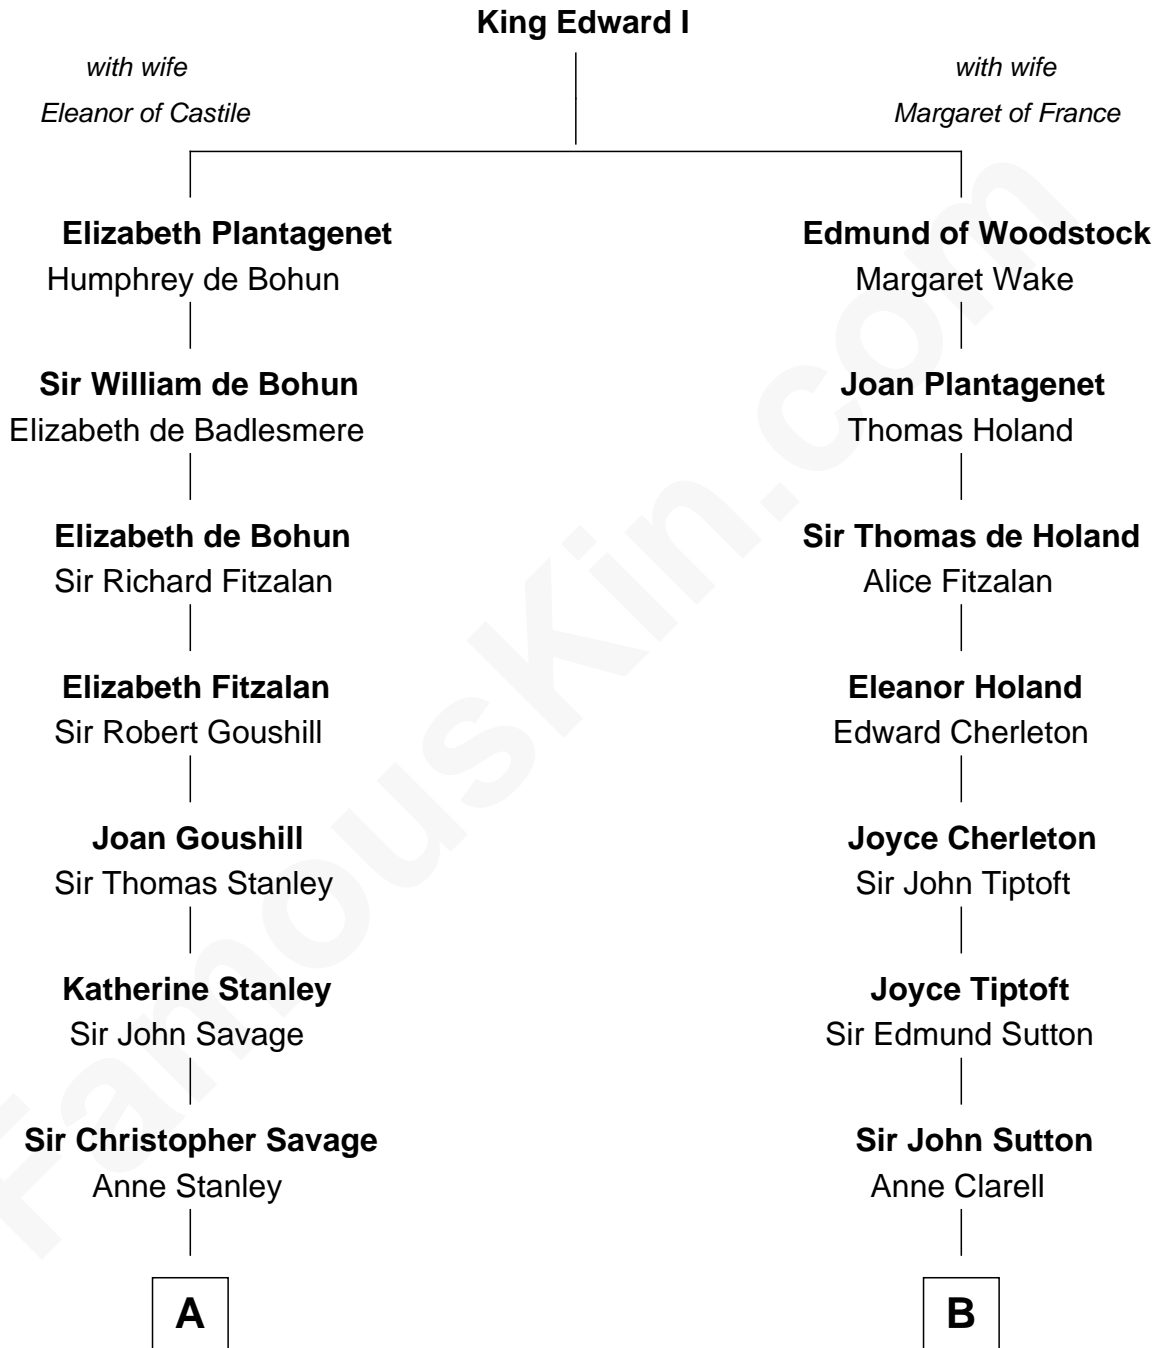

FamousKin.com Relationship Chart of

Adlai Stevenson III

U.S. Senator from Illinois

14th cousin 7 times removed of

George Washington

1st U.S. President

C

—
Mary Peachy Frye
Rev. Lewis Warner Green

—
Letitia Green
Adlai Ewing Stevenson

—
Lewis Green Stevenson
Helen Louise Davis

—
Adlai Ewing Stevenson
Ellen Borden

—
Adlai Stevenson III
U.S. Senator from Illinois

FamousKin.com