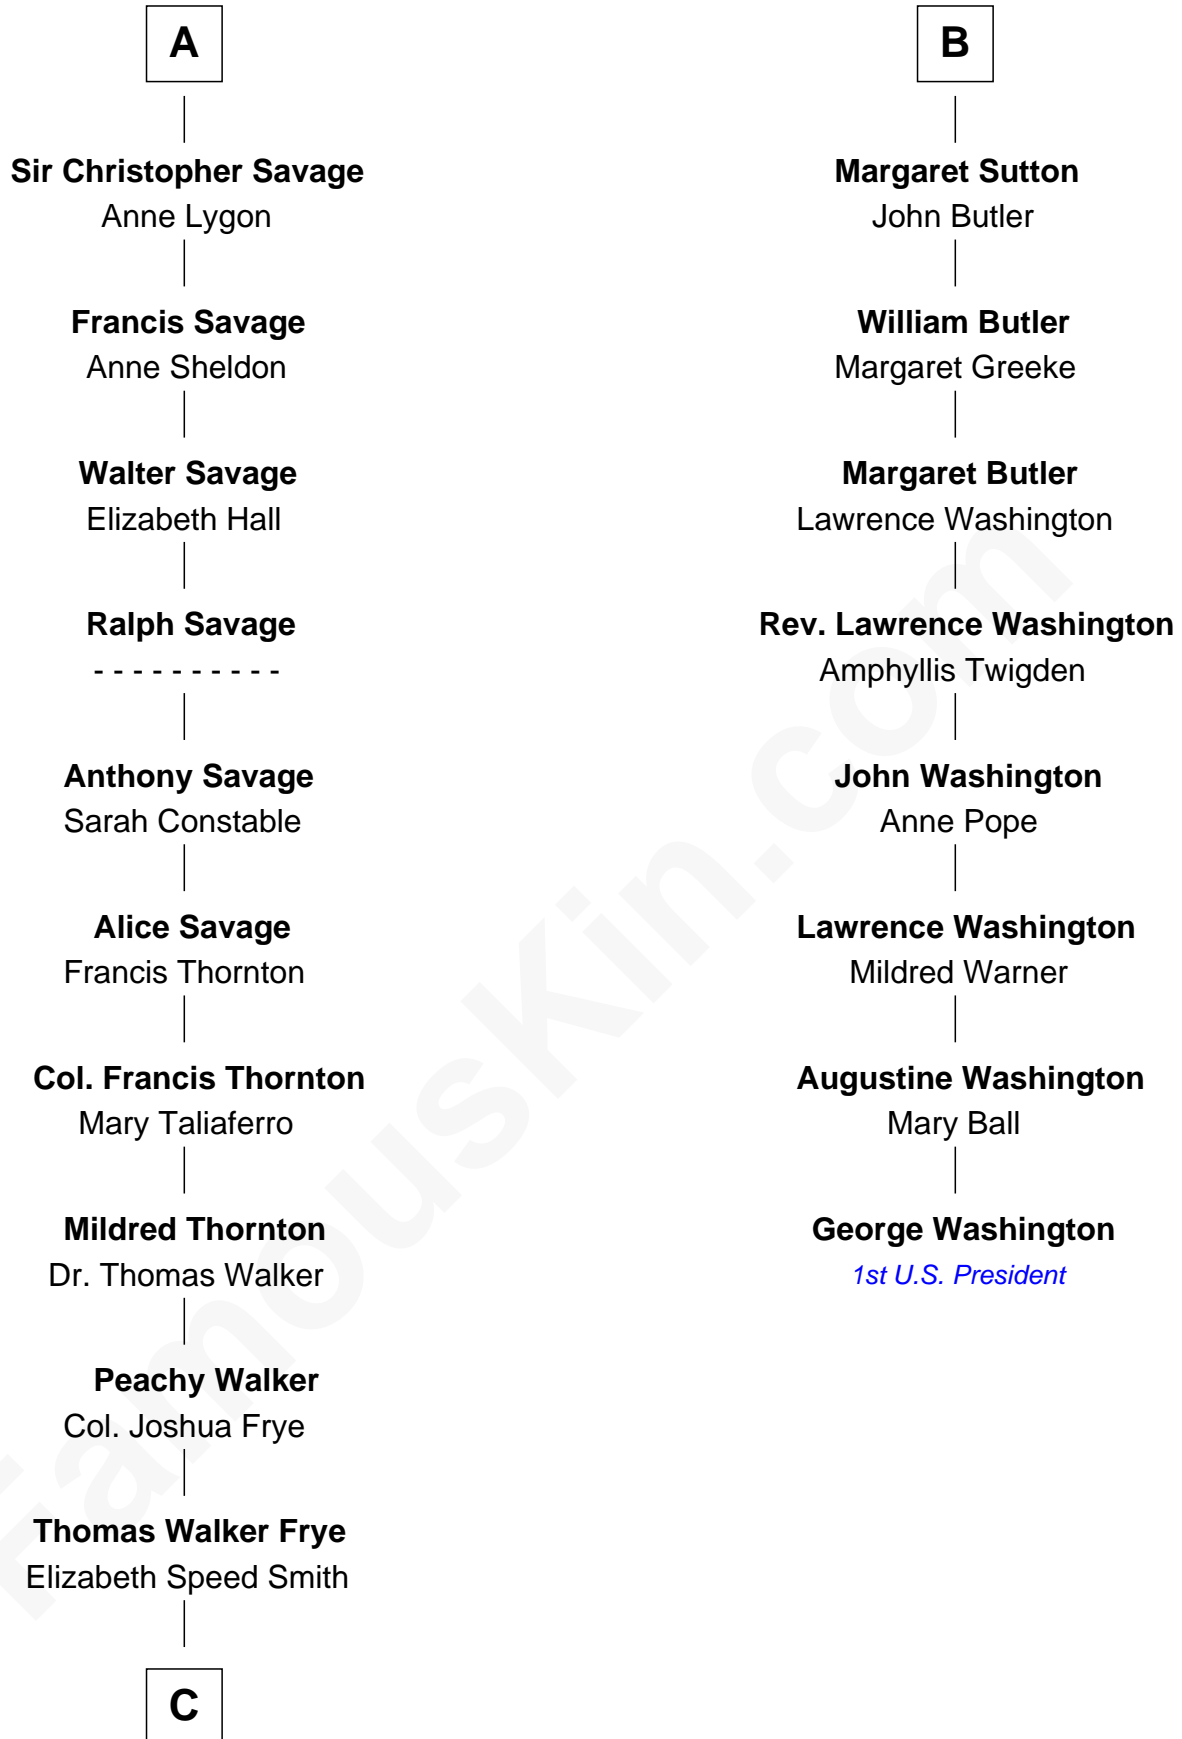

FamousKin.com Relationship Chart of

Adlai Stevenson III

U.S. Senator from Illinois

14th cousin 7 times removed of

George Washington

1st U.S. President

C

—
Mary Peachy Frye
Rev. Lewis Warner Green

—
Letitia Green
Adlai Ewing Stevenson

—
Lewis Green Stevenson
Helen Louise Davis

—
Adlai Ewing Stevenson
Ellen Borden

—
Adlai Stevenson III
U.S. Senator from Illinois

FamousKin.com