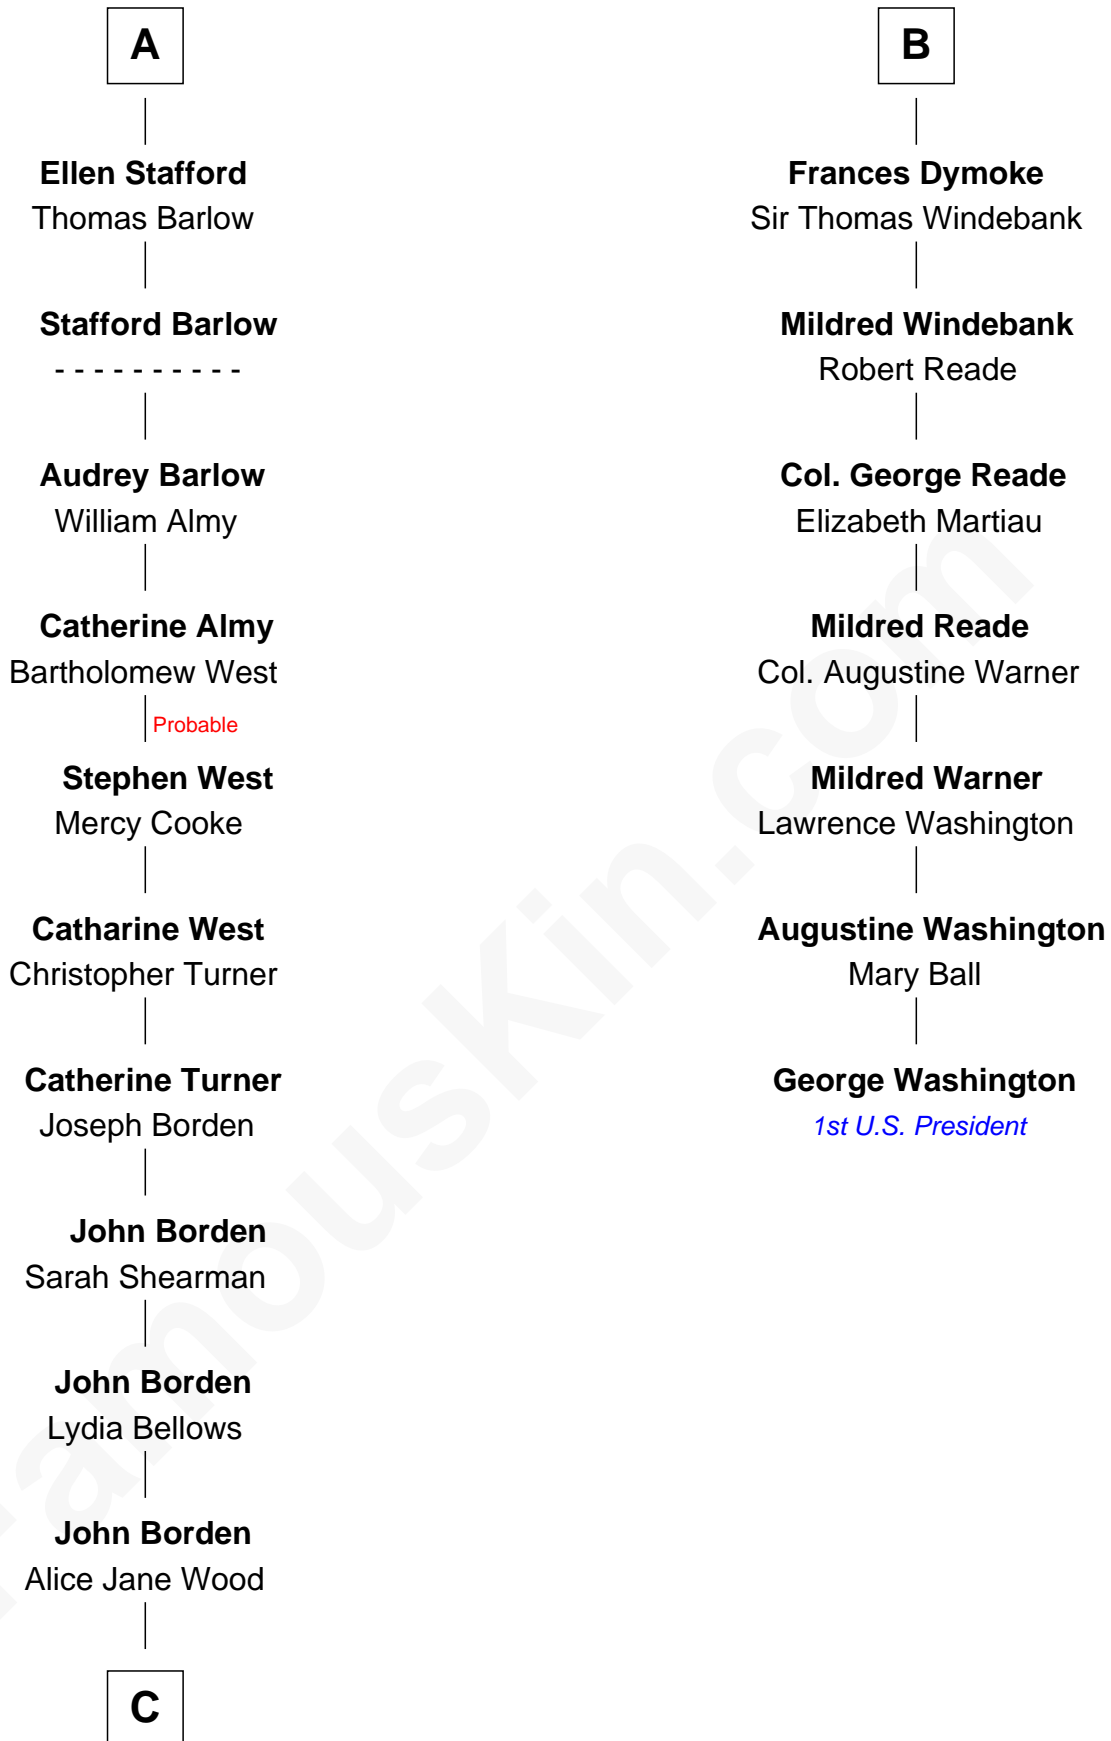

FamousKin.com Relationship Chart of

Adlai Stevenson III

U.S. Senator from Illinois

13th cousin 7 times removed of

George Washington

1st U.S. President

C

—
William Borden
Mary DeGama Whiting

—
John Borden
Ellen Wallace Waller

—
Ellen Borden
Adlai Ewing Stevenson

—
Adlai Stevenson III
U.S. Senator from Illinois

FamousKin.com