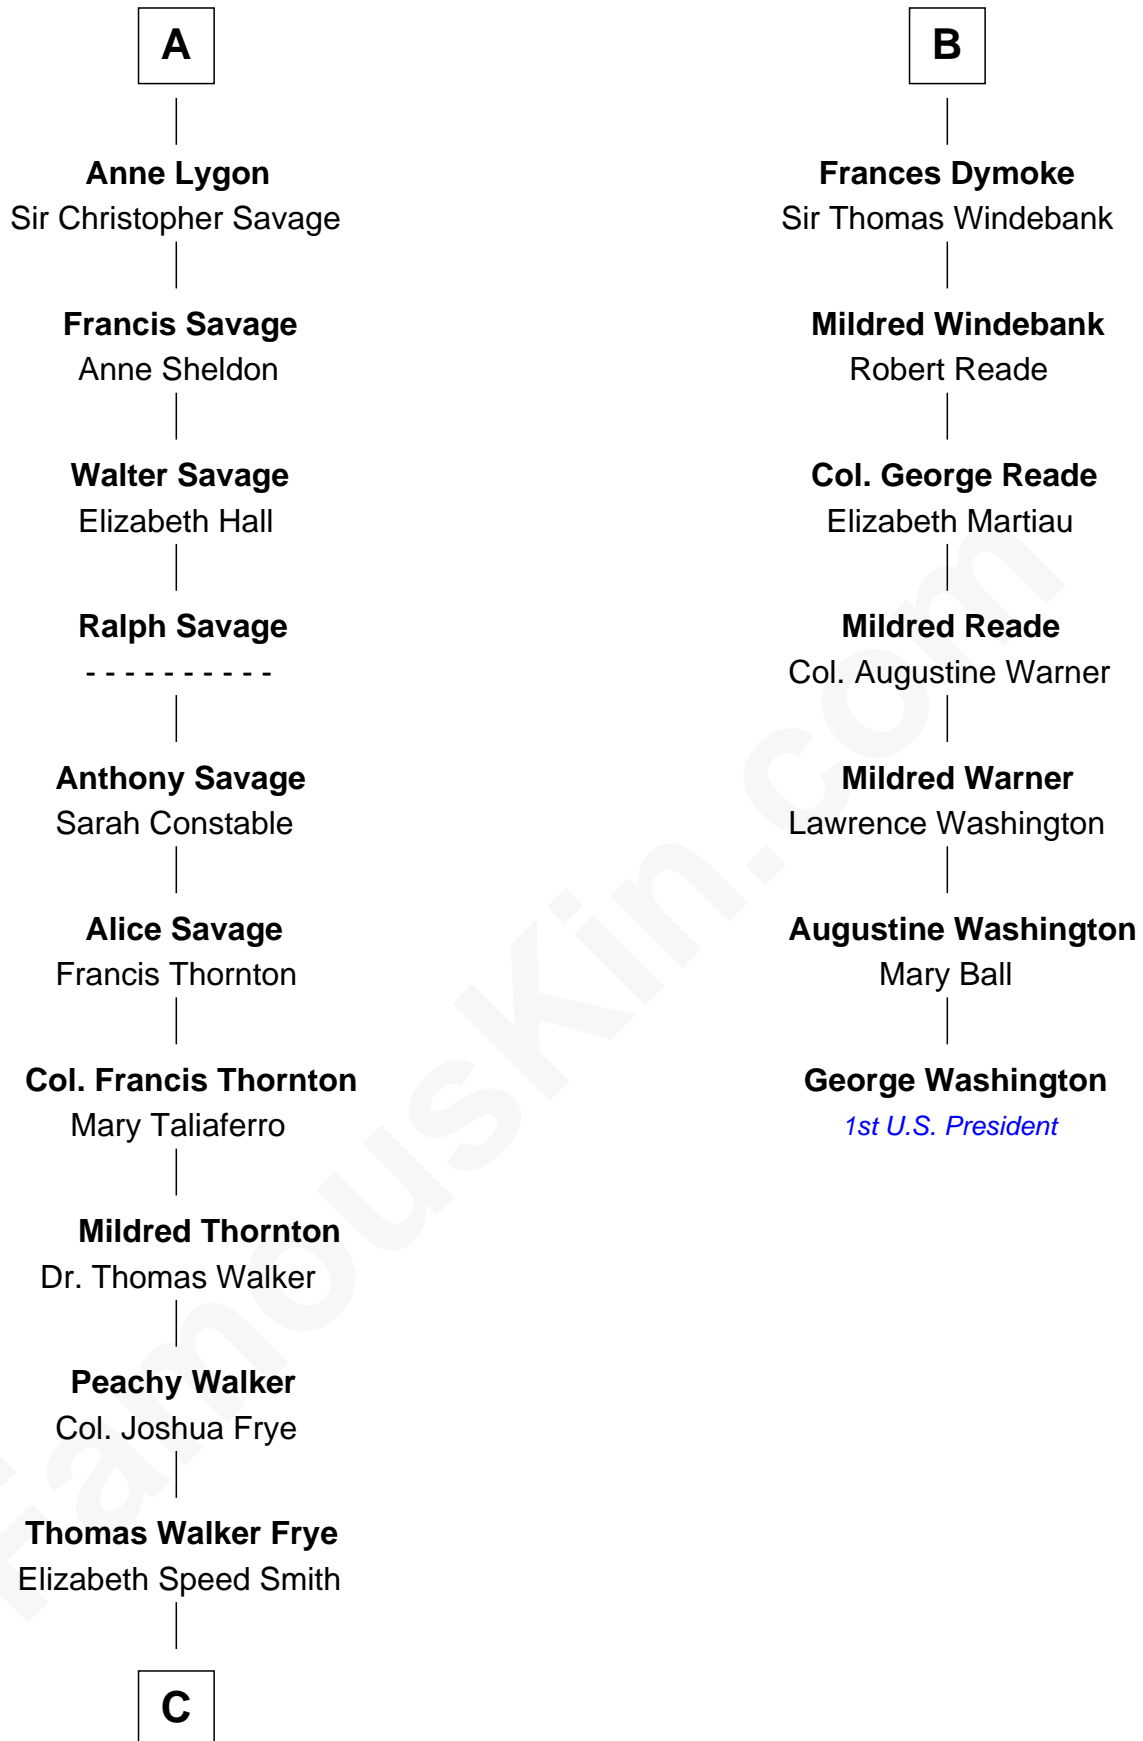

FamousKin.com Relationship Chart of

Adlai Stevenson III

U.S. Senator from Illinois

13th cousin 8 times removed of

George Washington

1st U.S. President

Margaret de Audley

Ralph de Stafford

Thomas de Ros

Margaret de Ros

Sir Reynold Grey

Margaret Grey

Sir William Bonville

Elizabeth Bonville

William Talboys

Sir Robert Talboys

Elizabeth Heron

Sir George Talboys

Elizabeth Gascoigne

Anne Talboys

Sir Edward Dymoke

B

C

—
Mary Peachy Frye
Rev. Lewis Warner Green