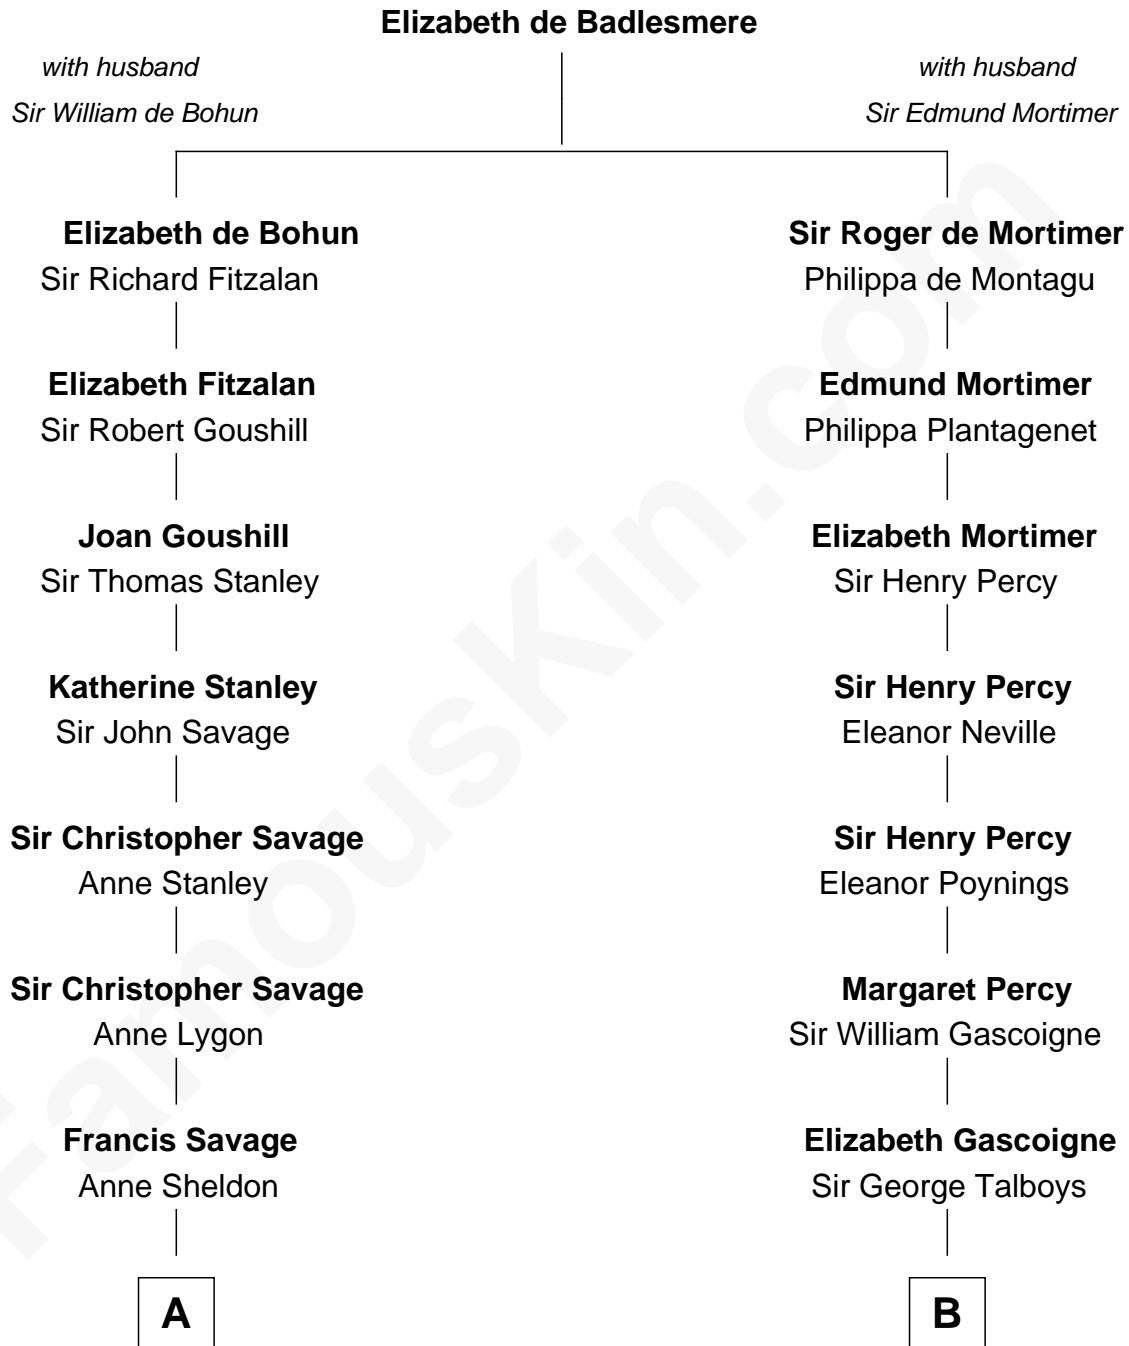

FamousKin.com Relationship Chart of

Adlai Stevenson III

U.S. Senator from Illinois

14th cousin 5 times removed of

George Washington

1st U.S. President

C

—
Lewis Green Stevenson

Helen Louise Davis

—
Adlai Ewing Stevenson

Ellen Borden

—
Adlai Stevenson III

U.S. Senator from Illinois

FamousKin.com