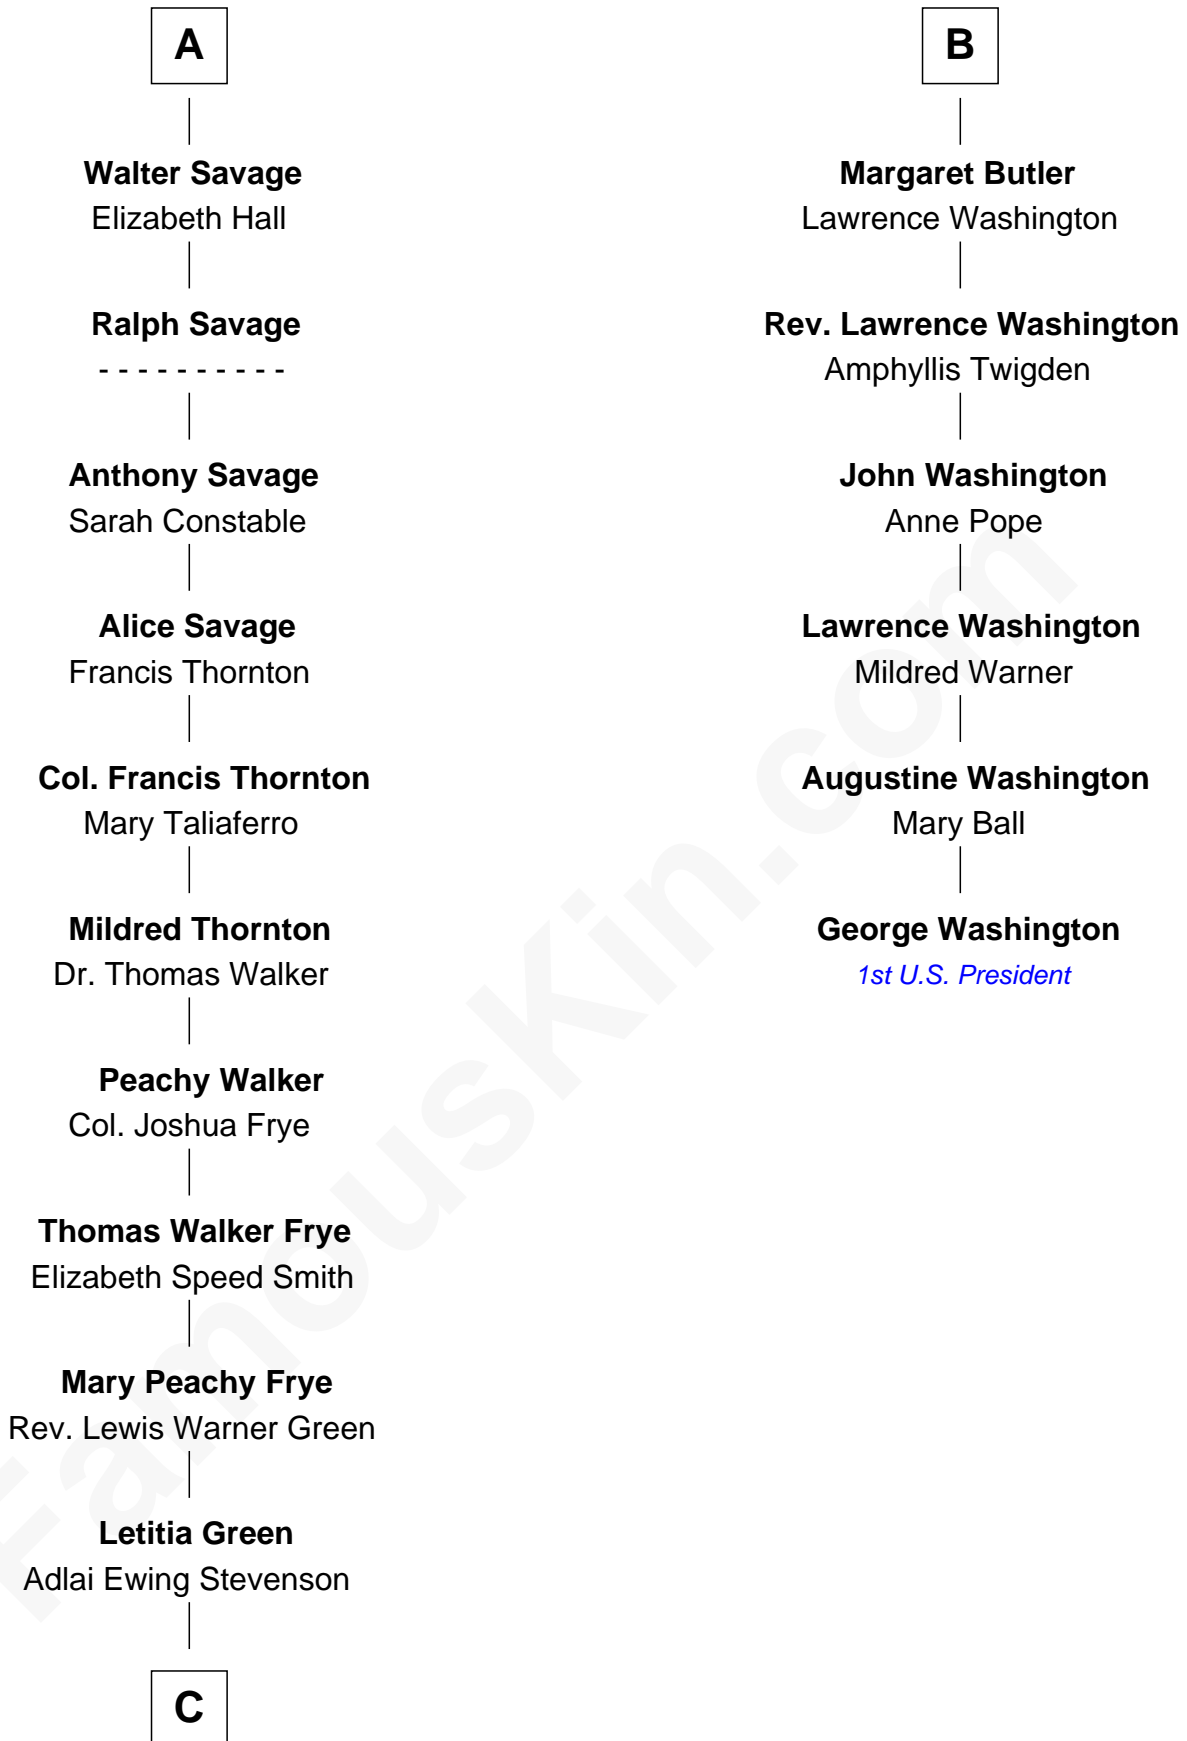

FamousKin.com Relationship Chart of

Adlai Stevenson III

U.S. Senator from Illinois

12th cousin 7 times removed of

George Washington

1st U.S. President

Richard Fitzalan
Eleanor Plantagenet

Sir Richard Fitzalan
Elizabeth de Bohun

Elizabeth Fitzalan
Sir Robert Goushill

Joan Goushill
Sir Thomas Stanley

Katherine Stanley
Sir John Savage

Sir Christopher Savage
Anne Stanley

Sir Christopher Savage
Anne Lygon

Francis Savage
Anne Sheldon

A

Alice Fitzalan
Sir Thomas de Holand

Eleanor Holand
Edward Cherleton

Joyce Cherleton
Sir John Tiptoft

Joyce Tiptoft
Sir Edmund Sutton

Sir John Sutton
Anne Clarell

Margaret Sutton
John Butler

William Butler
Margaret Greeke

B

C

—
Lewis Green Stevenson

Helen Louise Davis

—
Adlai Ewing Stevenson

Ellen Borden

—
Adlai Stevenson III

U.S. Senator from Illinois

FamousKin.com