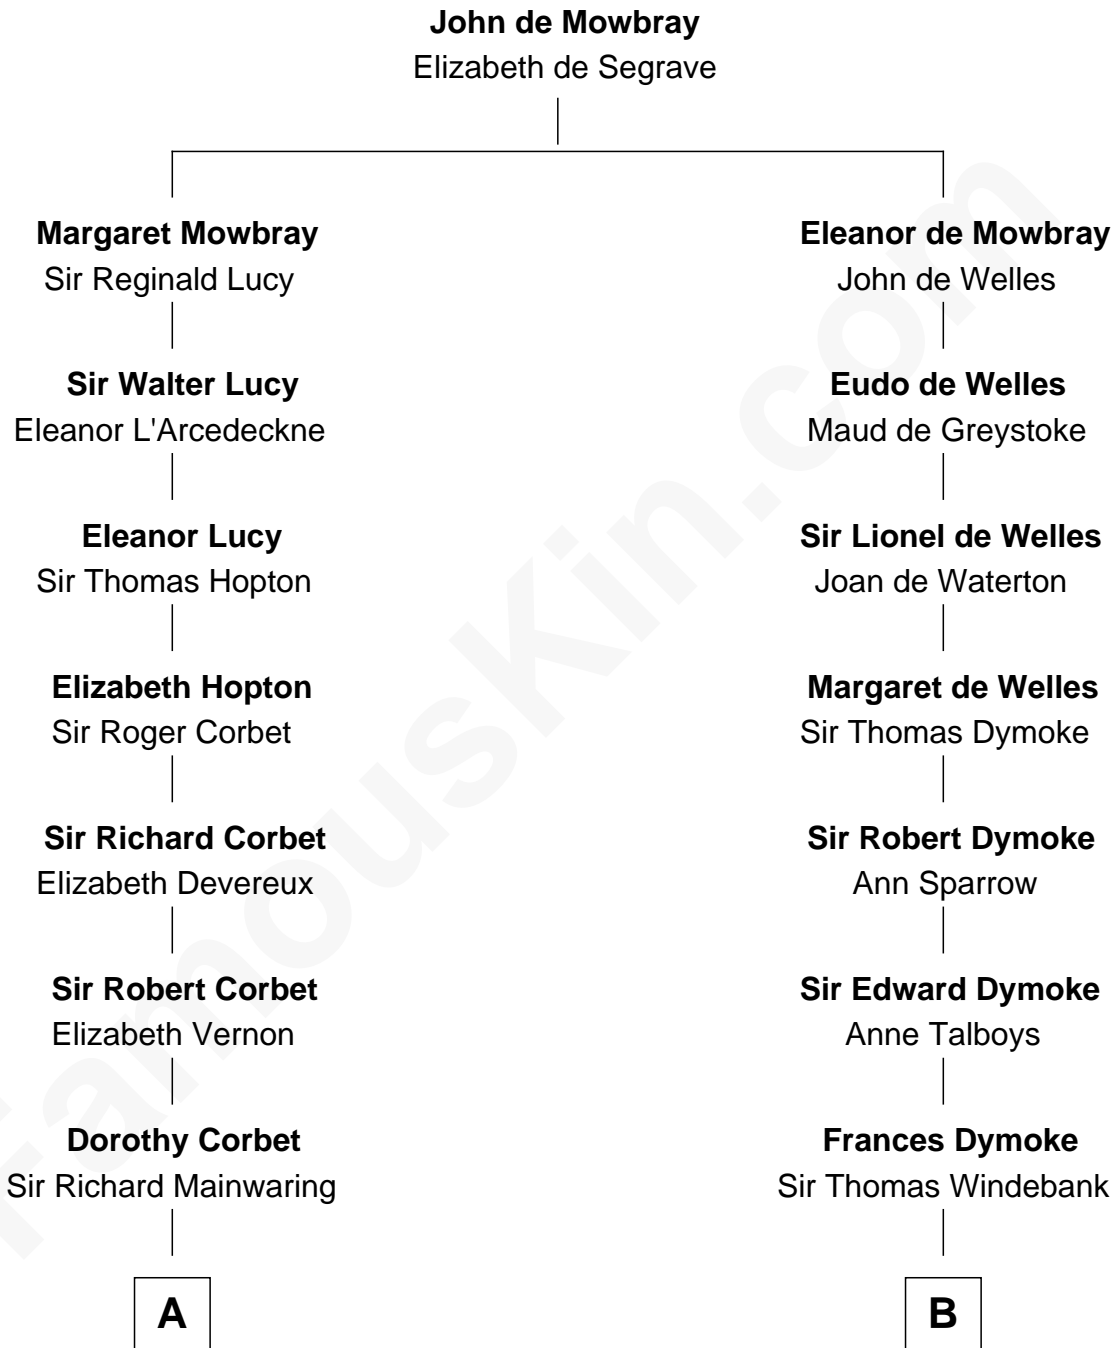

FamousKin.com Relationship Chart of

Adlai Stevenson III

U.S. Senator from Illinois

12th cousin 9 times removed of

George Washington

1st U.S. President

C

—
John Talman Whiting

Mary Sophia Hill

—
Mary DeGama Whiting

William Borden

—
John Borden

Ellen Wallace Waller

—
Ellen Borden

Adlai Ewing Stevenson

—
Adlai Stevenson III

U.S. Senator from Illinois