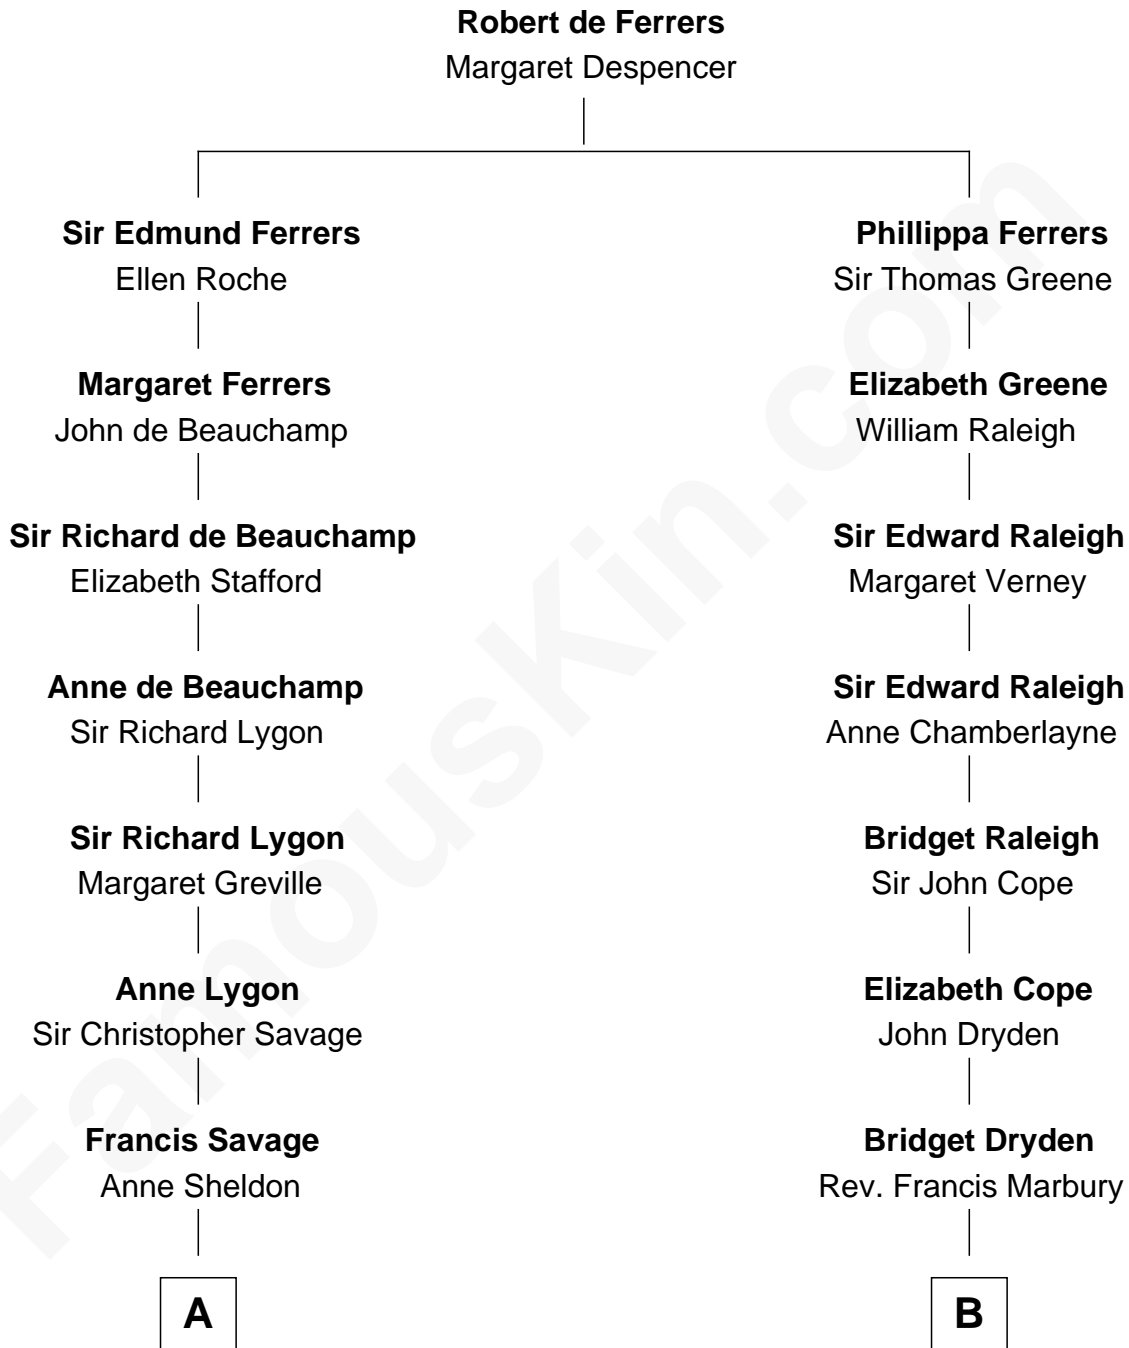

FamousKin.com

Relationship Chart of

Adlai Stevenson III

U.S. Senator from Illinois

15th cousin 4 times removed of

Hetty Green

"The Witch of Wall Street"

C

—
Lewis Green Stevenson

Helen Louise Davis

—
Adlai Ewing Stevenson

Ellen Borden

—
Adlai Stevenson III

U.S. Senator from Illinois

FamousKin.com