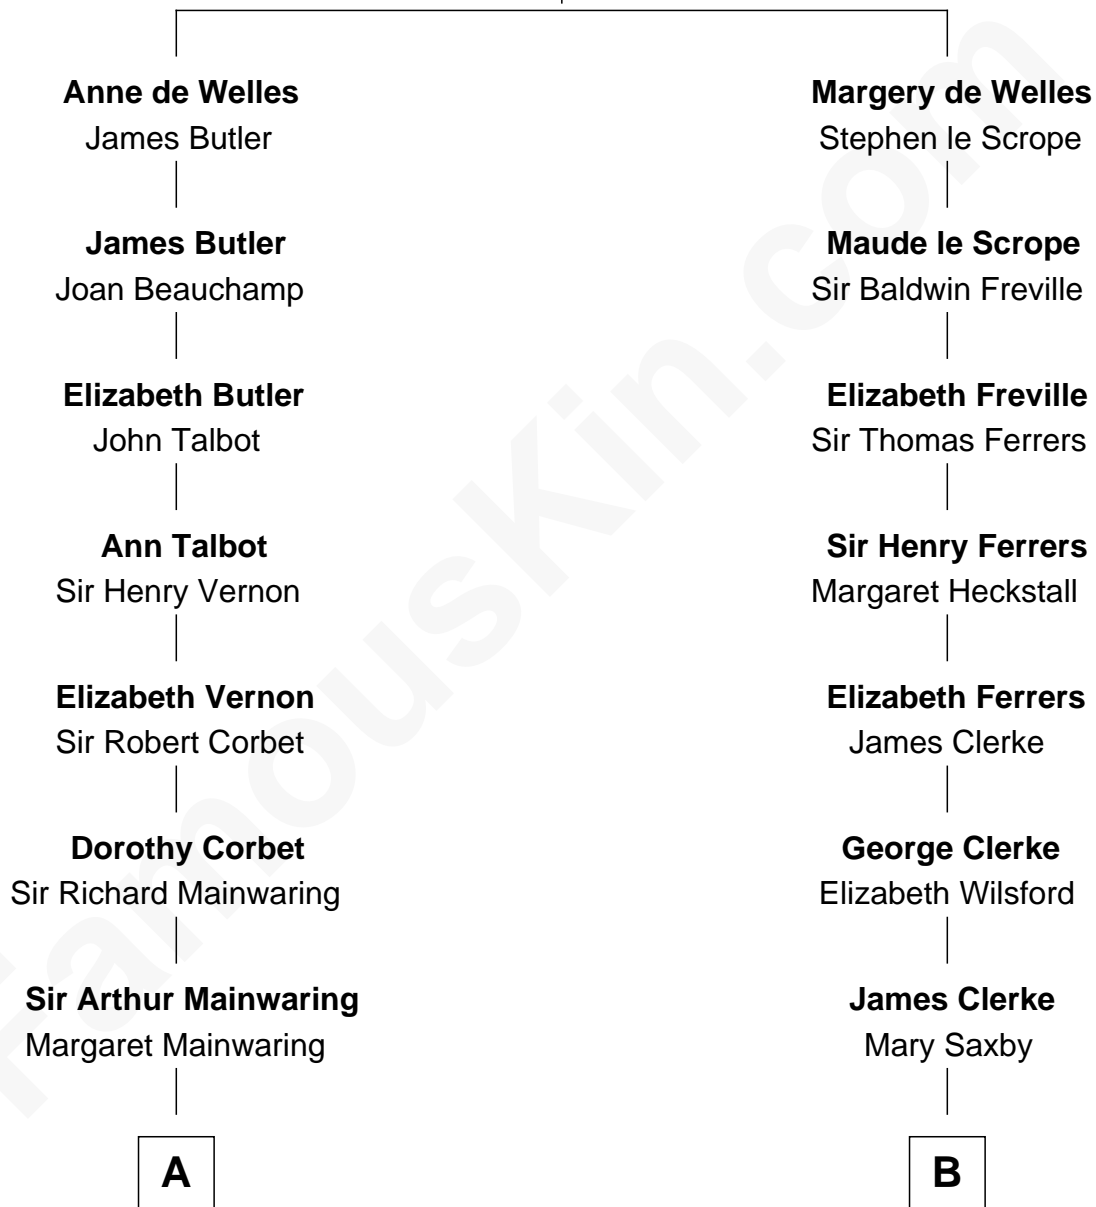

FamousKin.com Relationship Chart of

Adlai Stevenson III

U.S. Senator from Illinois

15th cousin 5 times removed of

Hetty Green

"The Witch of Wall Street"

John de Welles

Maud de Roos

C

—
Mary DeGama Whiting

William Borden

—
John Borden

Ellen Wallace Waller

—
Ellen Borden

Adlai Ewing Stevenson

—
Adlai Stevenson III

U.S. Senator from Illinois

FamousKin.com