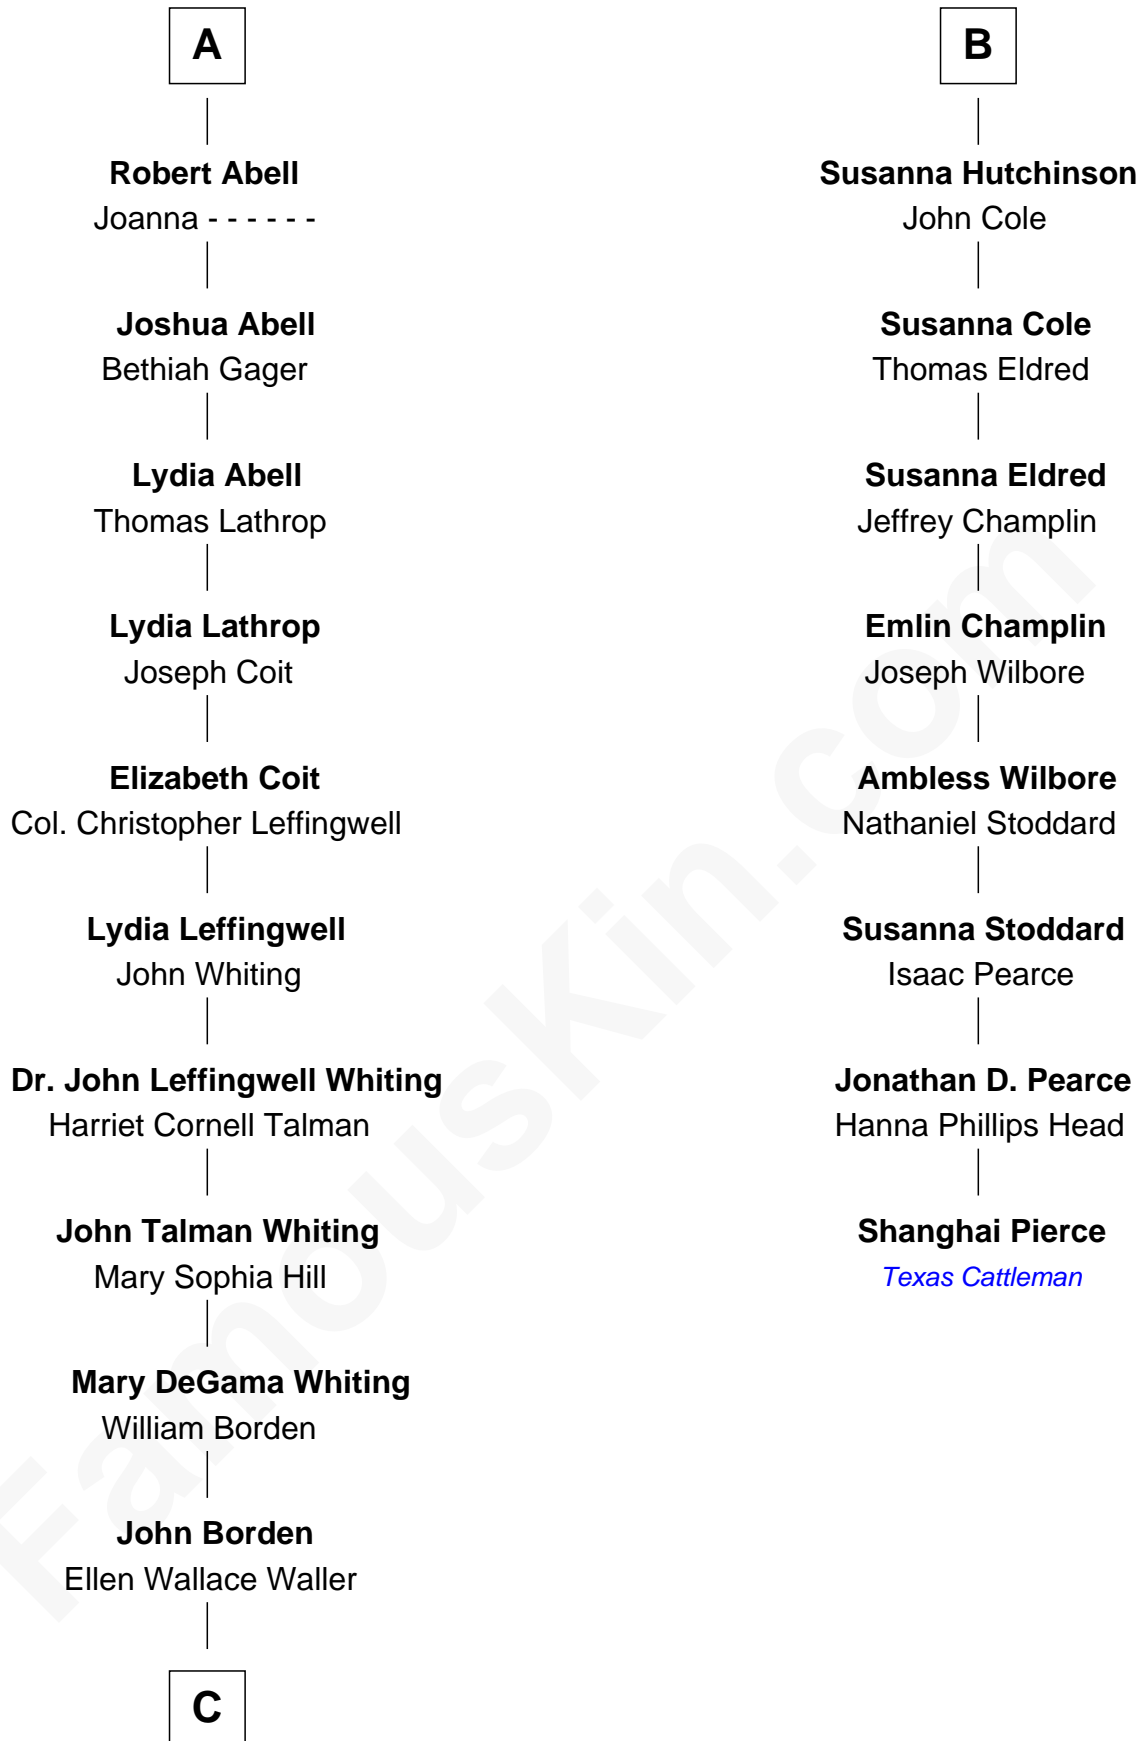

FamousKin.com Relationship Chart of

Adlai Stevenson III

U.S. Senator from Illinois

14th cousin 4 times removed of

Shanghai Pierce

Texas Cattleman

Sir Walter Blount

Sancha de Ayala

Sir George Cotton

Mary Onley

Richard Cotton

Mary Mainwaring

Frances Cotton

George Abell

A

Sir Thomas Blount

Margaret de Gresley

Sir Thomas Blount

Agnes Hawley

Anne Blount

William Marbury

Robert Marbury

Katherine Williamson

William Marbury

Agnes Lenton

Rev. Francis Marbury

Bridget Dryden

Anne Marbury

William Hutchinson

B

C

Ellen Borden