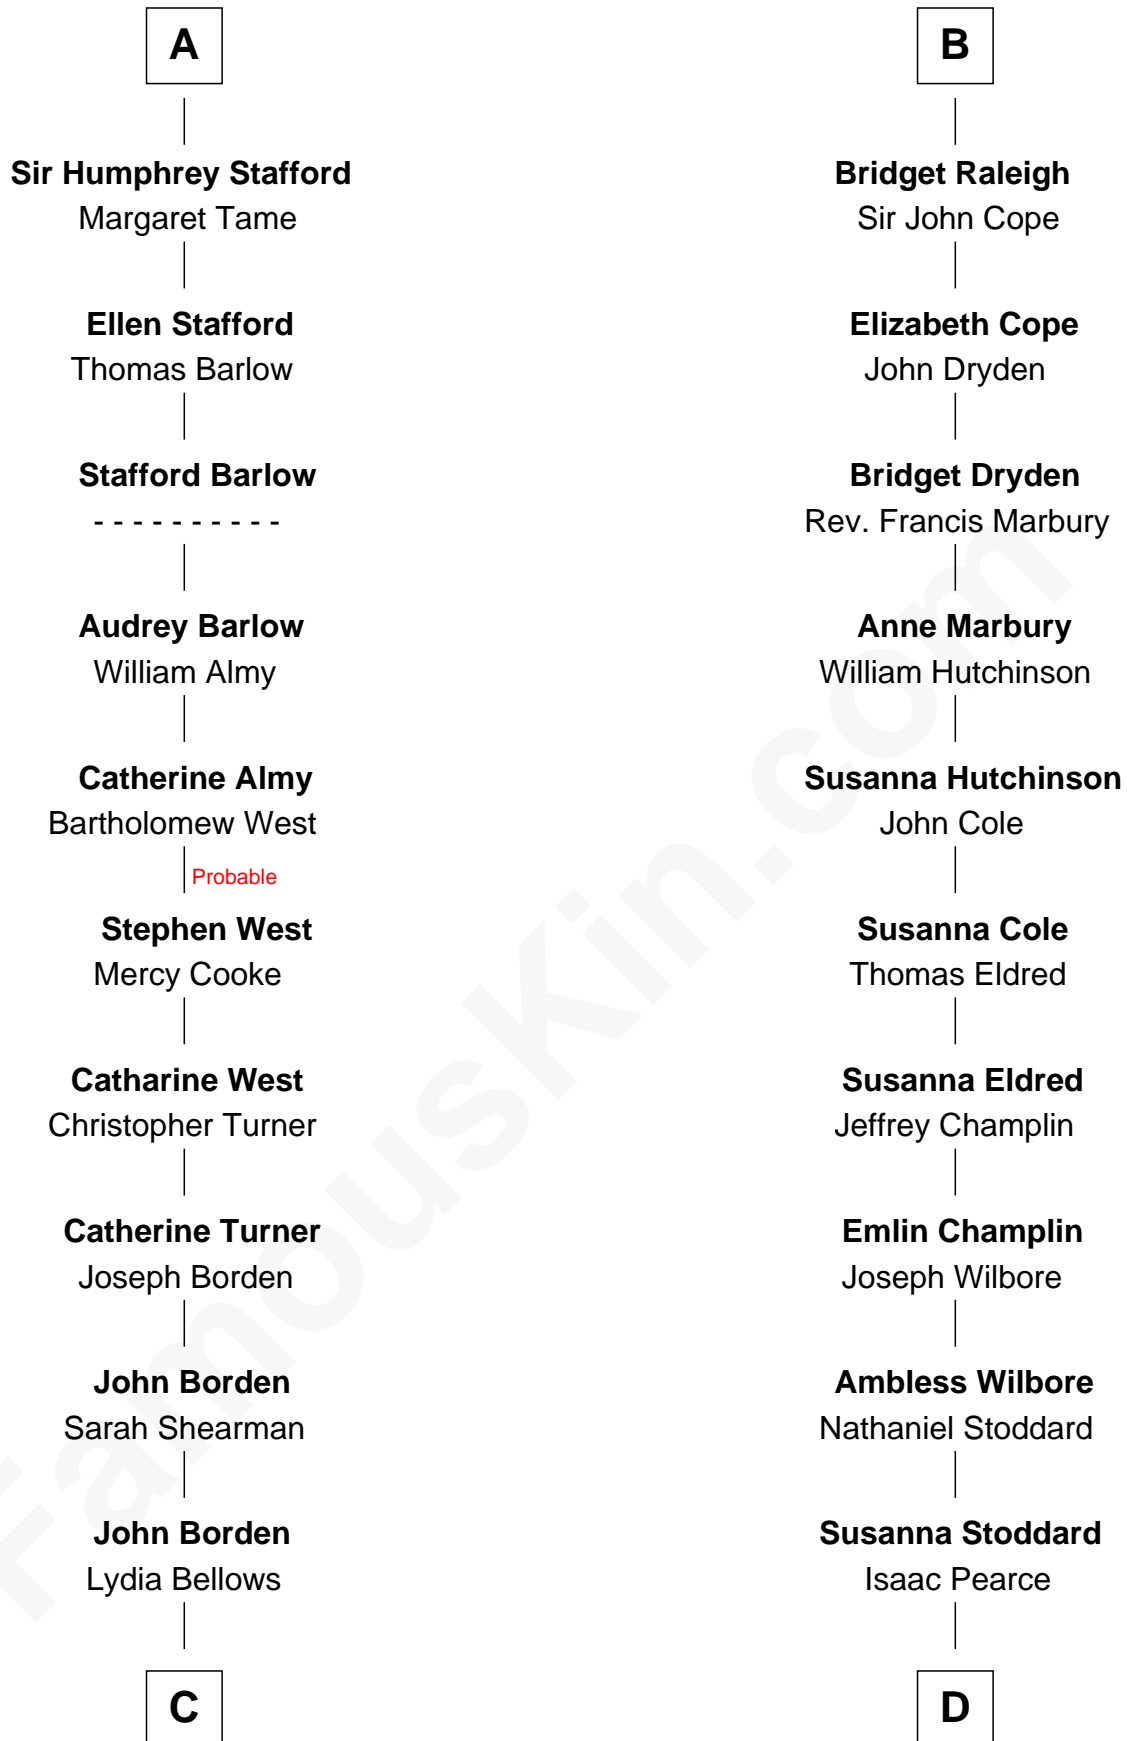

FamousKin.com

Relationship Chart of

Adlai Stevenson III

U.S. Senator from Illinois

18th cousin 3 times removed of

Shanghai Pierce

Texas Cattleman

FamousKin.com