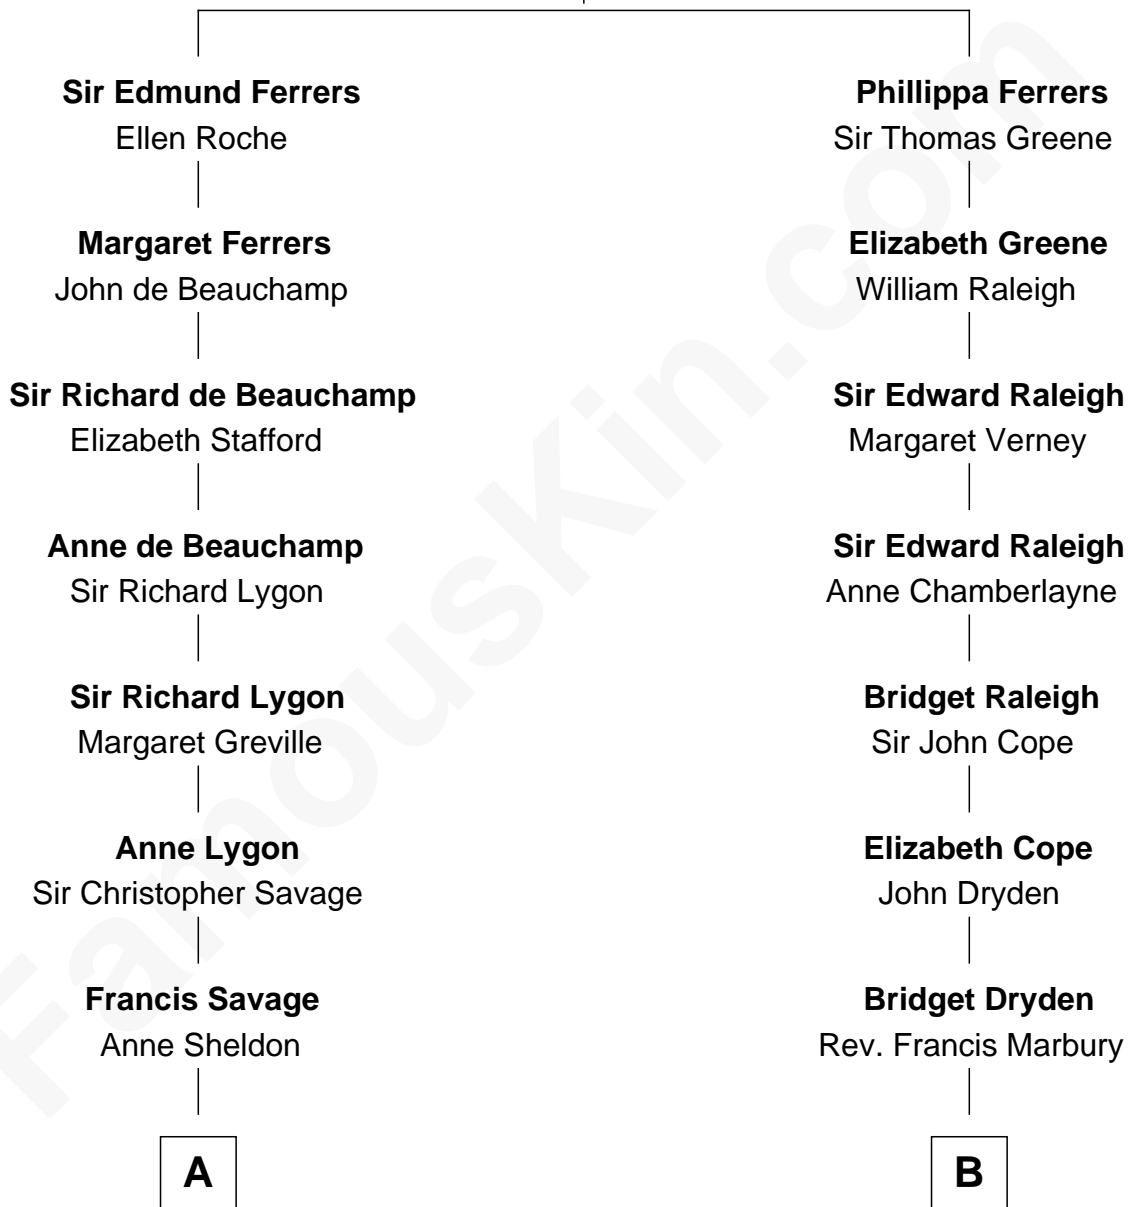

# FamousKin.com Relationship Chart of

**Adlai Stevenson III**

*U.S. Senator from Illinois*

15th cousin 4 times removed of

**Shanghai Pierce**

*Texas Cattleman*

**Robert de Ferrers**  
Margaret Despencer

**C**

—  
**Lewis Green Stevenson**

Helen Louise Davis

—  
**Adlai Ewing Stevenson**

Ellen Borden

—  
**Adlai Stevenson III**

*U.S. Senator from Illinois*

FamousKin.com