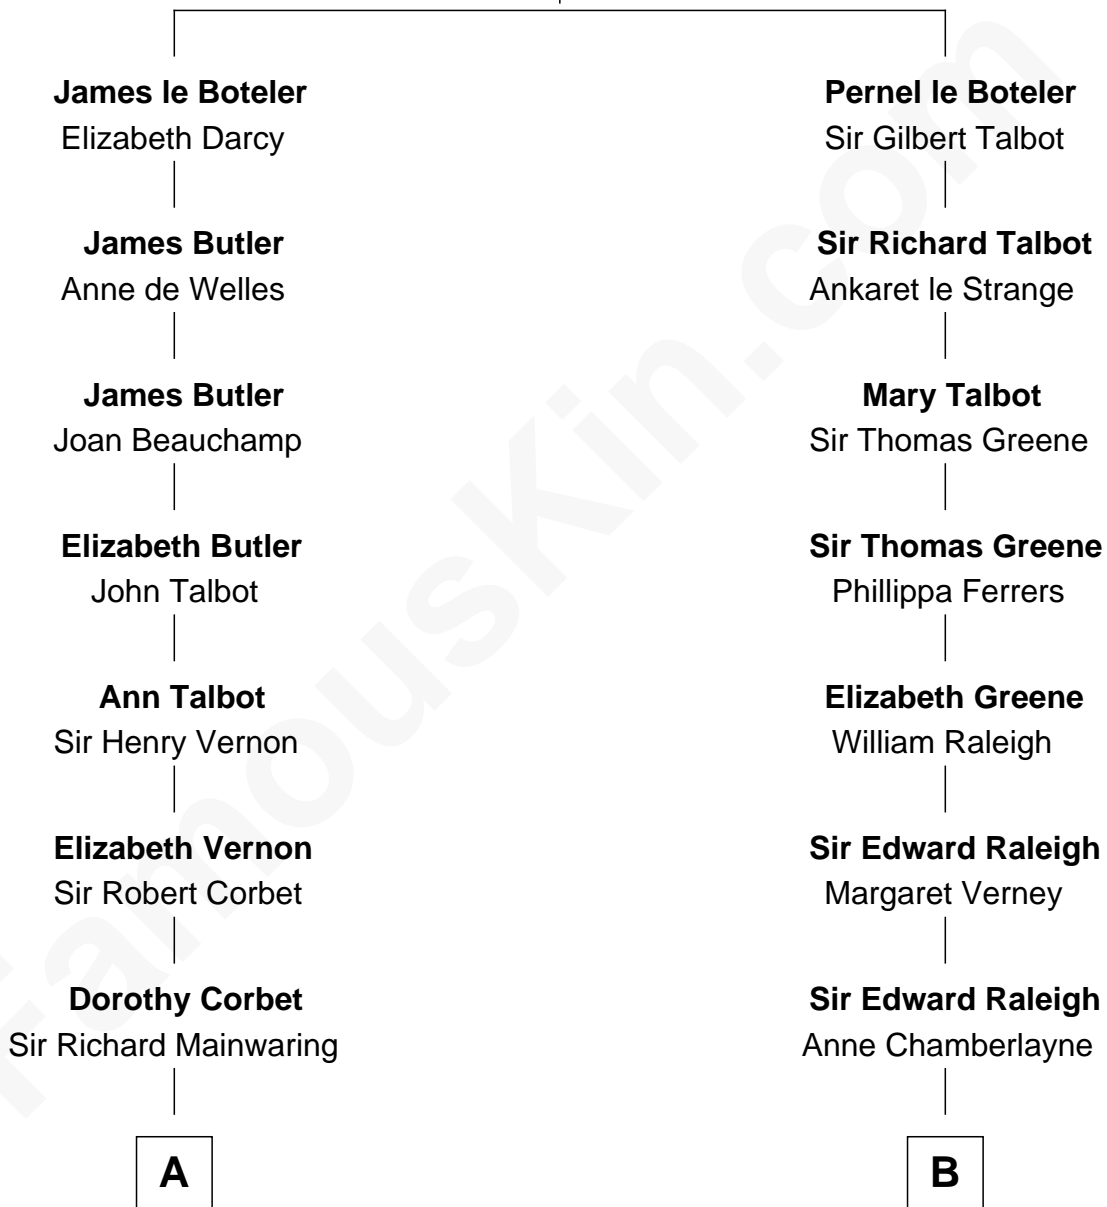

FamousKin.com

Relationship Chart of

Adlai Stevenson III

U.S. Senator from Illinois

18th cousin 3 times removed of

Shanghai Pierce

Texas Cattleman

Sir James le Boteler

Eleanor de Bohun

FamousKin.com