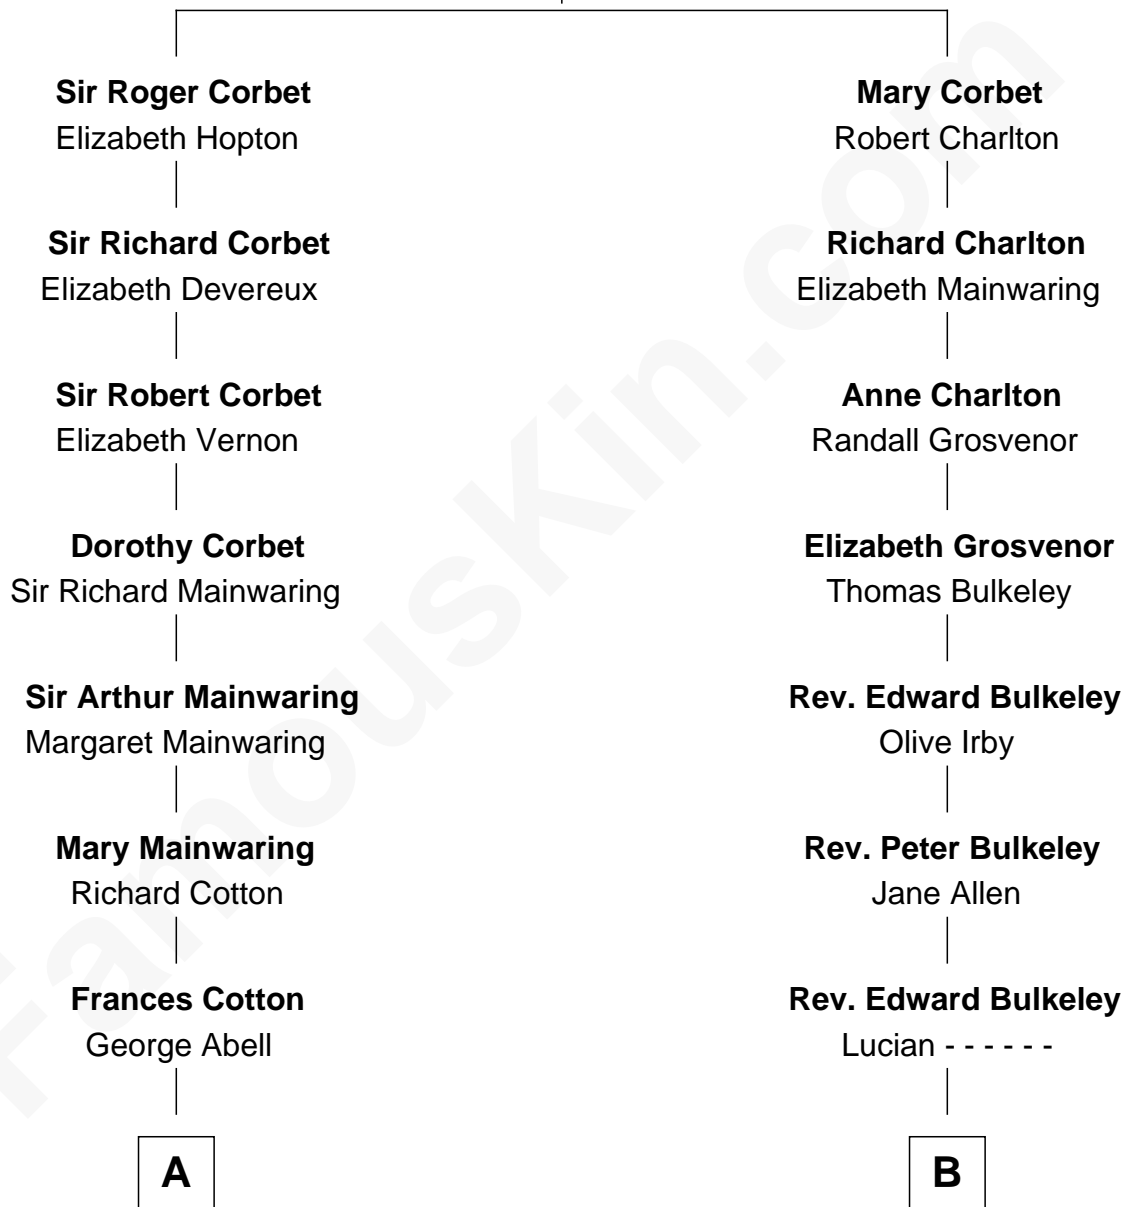

# FamousKin.com Relationship Chart of

**Adlai Stevenson III**

*U.S. Senator from Illinois*

15th cousin 3 times removed of

**Alan Shepard**

*Mercury and Apollo Astronaut*

**Sir Robert Corbet**

Margaret - - - - -

**C**

**Ellen Borden**

Adlai Ewing Stevenson

**Adlai Stevenson III**

*U.S. Senator from Illinois*

FamousKin.com