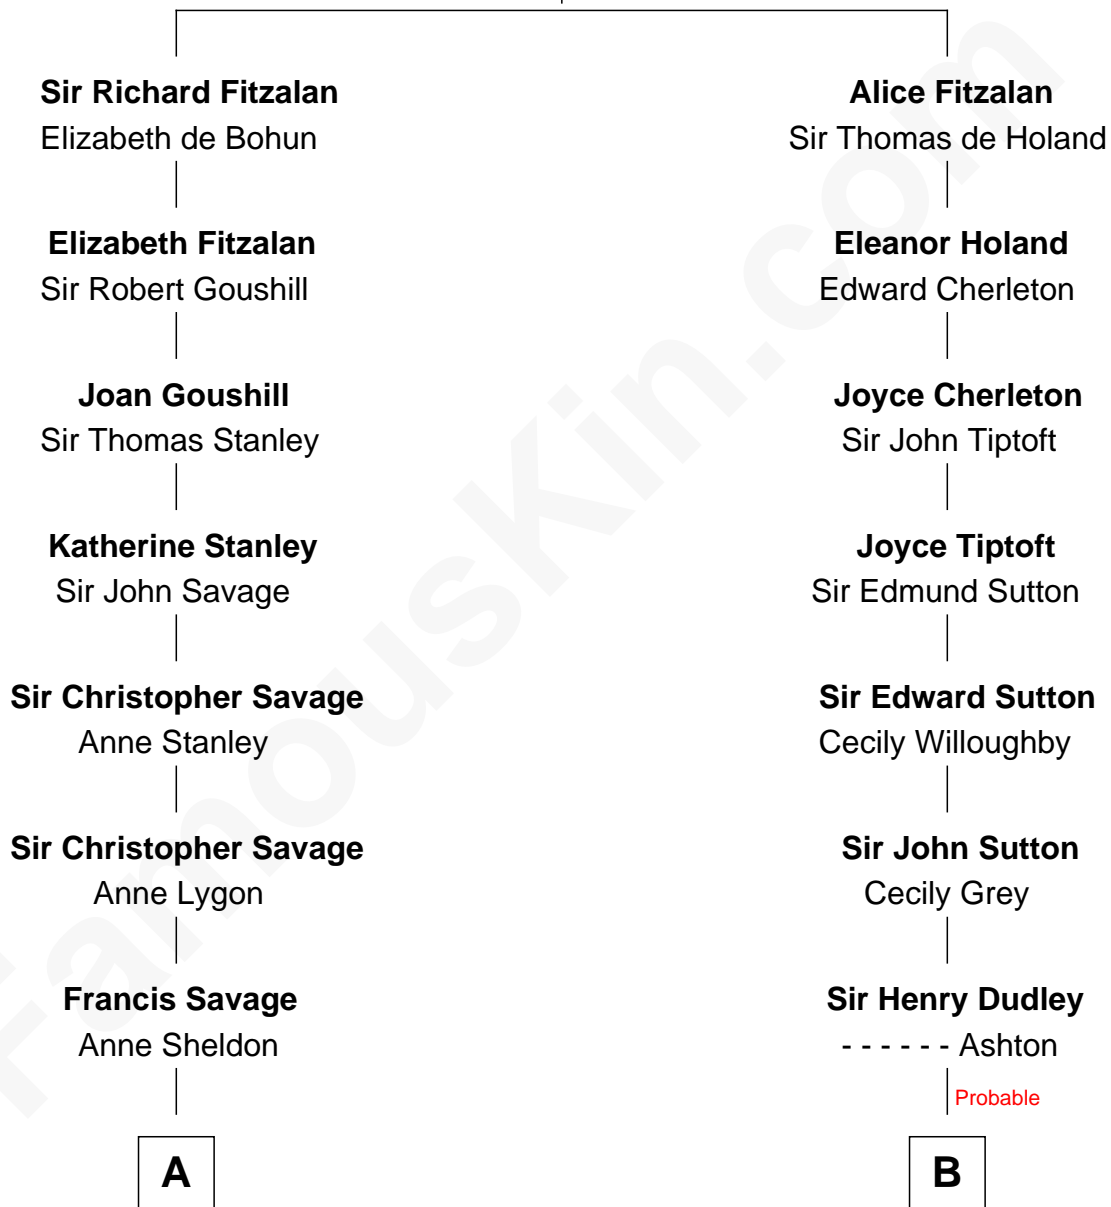

FamousKin.com Relationship Chart of

Adlai Stevenson III

U.S. Senator from Illinois

18th cousin 1 time removed of

Alan Shepard

Mercury and Apollo Astronaut

Richard Fitzalan
Eleanor Plantagenet

FamousKin.com