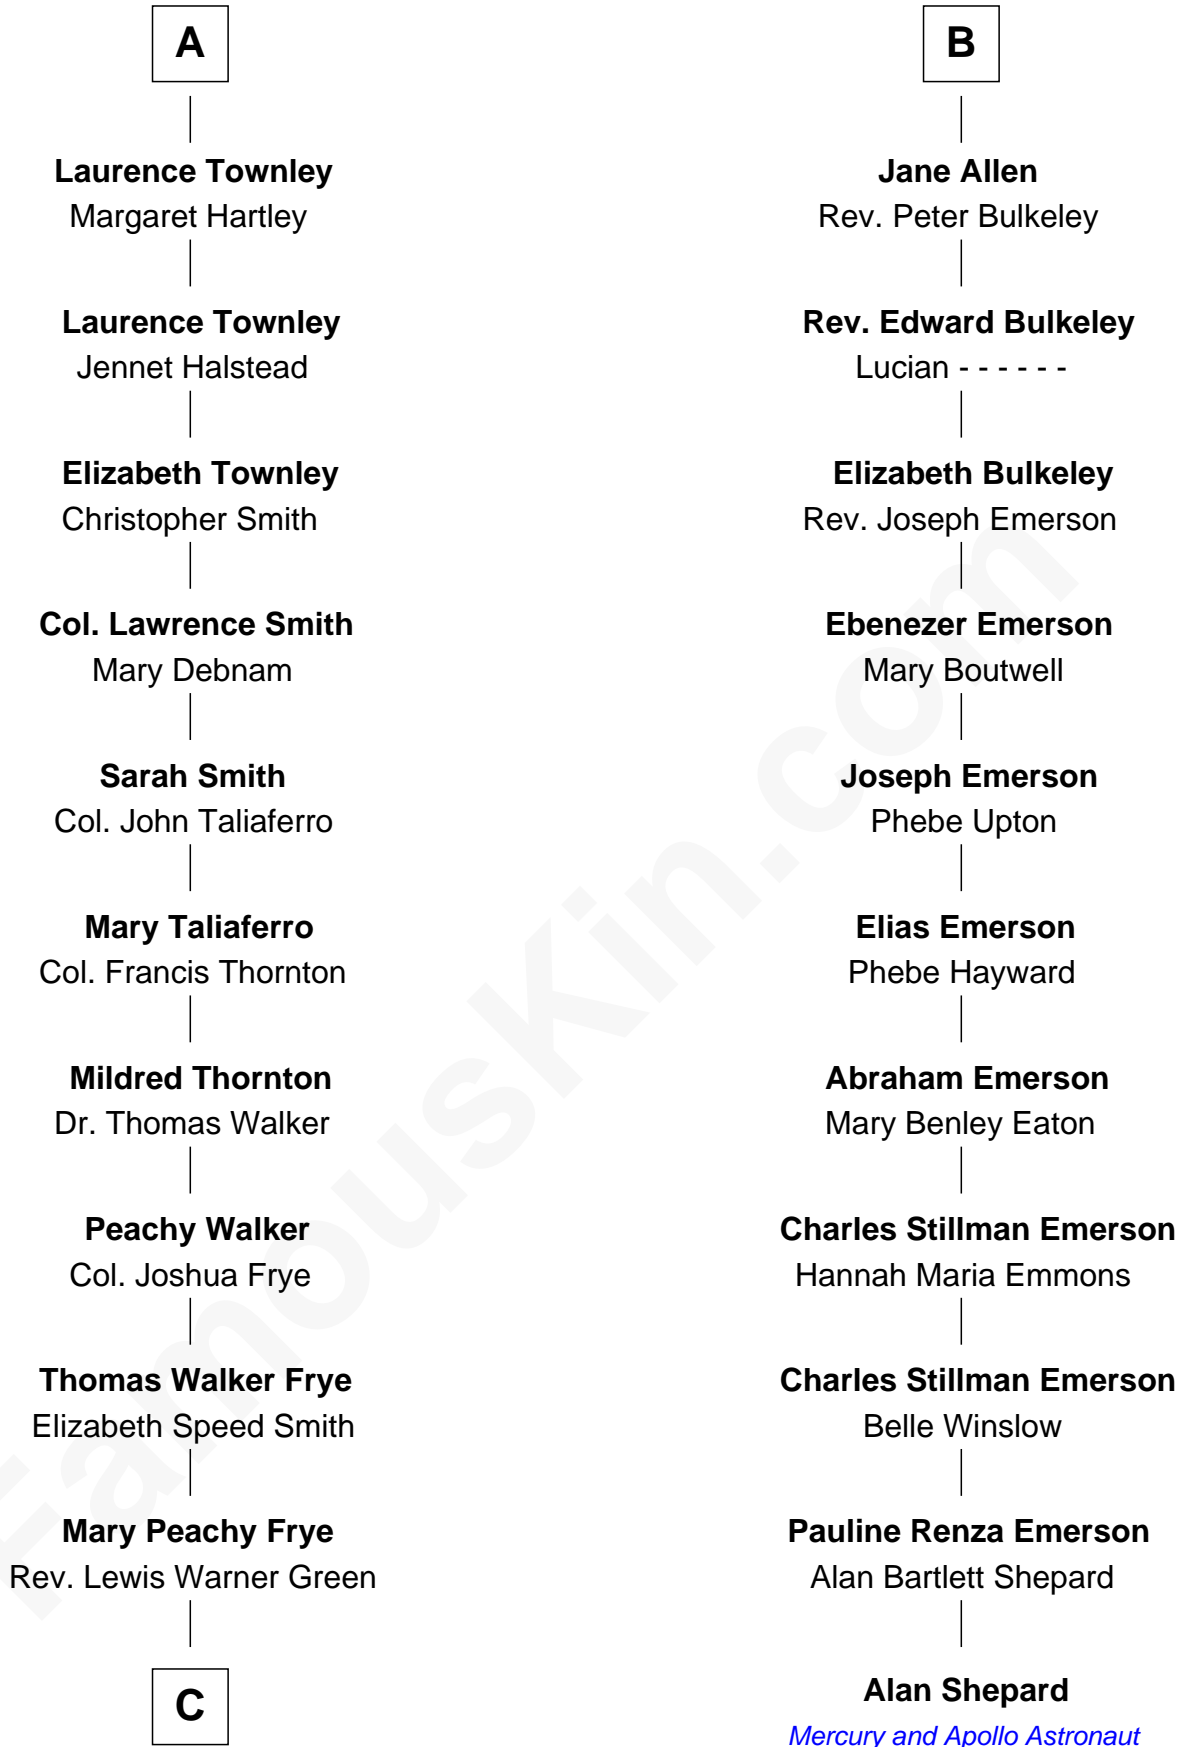

FamousKin.com Relationship Chart of

Adlai Stevenson III

U.S. Senator from Illinois

17th cousin 3 times removed of

Alan Shepard

Mercury and Apollo Astronaut

C

—
Letitia Green

Adlai Ewing Stevenson

—
Lewis Green Stevenson

Helen Louise Davis

—
Adlai Ewing Stevenson

Ellen Borden

—
Adlai Stevenson III

U.S. Senator from Illinois

FamousKin.com