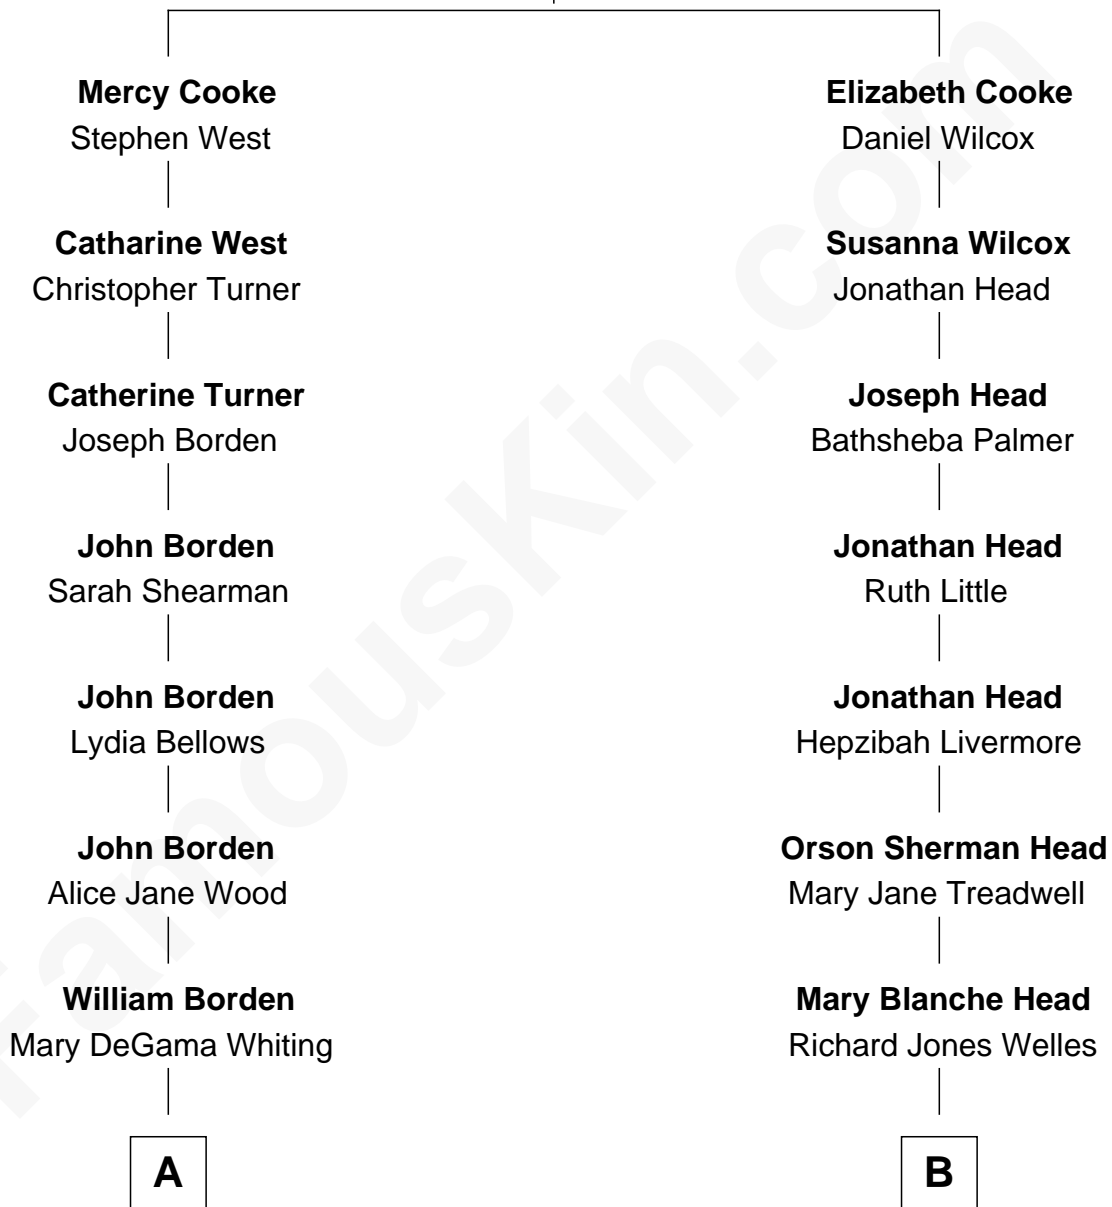

FamousKin.com Relationship Chart of

Adlai Stevenson III

U.S. Senator from Illinois

8th cousin 1 time removed of

Orson Welles

Radio, Stage, and Movie Actor

John Cooke
Sarah Warren

FamousKin.com